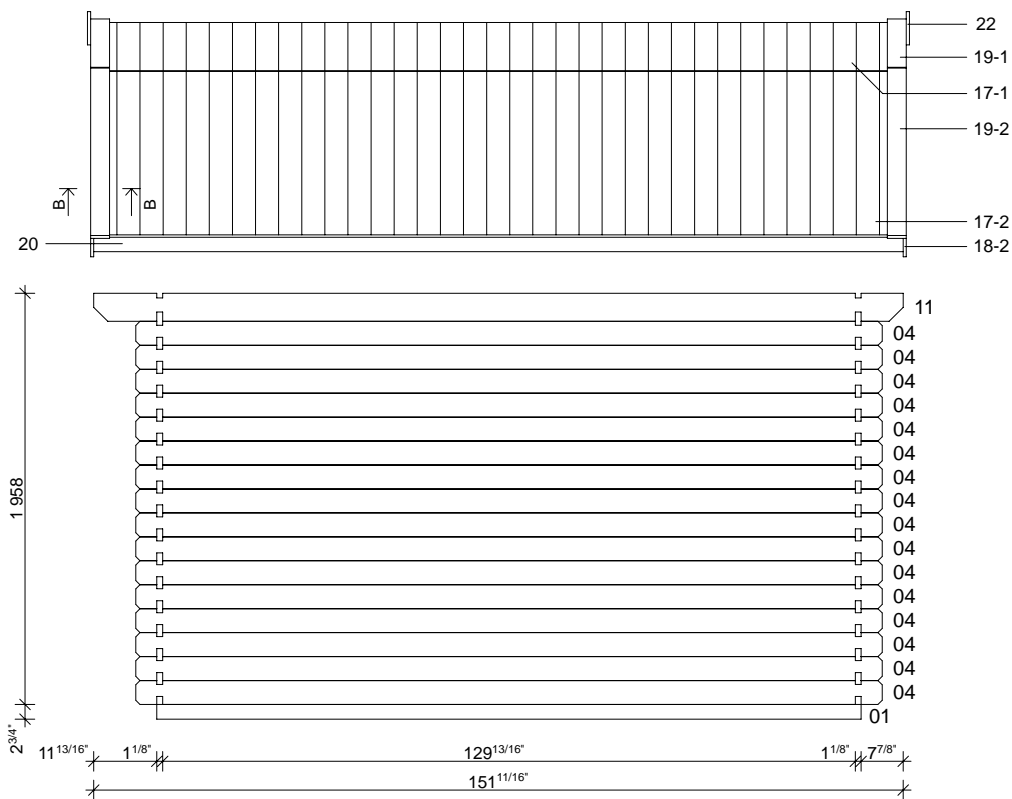

Techn. Data: Colorado 28

Log length (W x D): 115 7/8" x 139 7/8"

Wall size(outside): 108" x 132" · Log thickness: 1 1/8"

Note: All dimensions are approximate !

Colorado 28 - 115 7/8" x 139 7/8"

Colorado 28 - 115 7/8" x 139 7/8"

A-A

B-B

Nr. 13
Double door
 56 1/8" x 69 7/8"
 1 1/8"

Colorado 28 - 115 7/8" x 139 7/8"

C

**Nr. 14
Window**
30 1/8" x 39"
1 1/8"

D

Colorado 28 - 294 x 355 cm

Nr.		mm	mm	x	
1	Foundation joist		3343	2	
2		45x70	2643	10	
3			2943	2	
4			3553	23	
5			2943	15	
6			1392	18	
7			752	30	
9	Gable 			2943	1
9	Gable 			2943	1
10	Gable 			1456 (1513)	2
11			3853	2(1+1)	
12			3853	3	
13	Double door ca. 1425 x 1775 mm			1	
14	Window ca. 765 x 990 mm			1	
15	Roofing felt			--	
16	Floor board		3295	25+1	
17	Roof board		790/1065	70/70+2	
181	Fascia board 	18x110	799	4	
182	Fascia board 		1105	4	
19	Roofing felt fillet	18x90	799/1105	4/4	
20	Eavesboard	18x90	3853	2	
21	Eavesboard	25x36	3853	2	
22	Diamond 			2	
23	Screws 4,0 x 40			1 Bag	
24	Nails 2,2 x 50			1 Bag	
25	Roofing felt nails 2,8 x 15			--	
26	Storm braces 		2010/600	4/2	
27	M 8 x 60, Nut , Washer			16	
28	Baseboard		ca. 12,0 m		
29	Hitblock		300-400		

Colorado 28 - 294 x 355 cm

Colorado 28 - 294 x 355 cm

A-A

B-B

Nr. 13
Double door
 1425 x 1775 mm
 28 mm

Colorado 28 - 294 x 355 cm

C

**Nr. 14
Window**
765 x 990 mm
28 mm