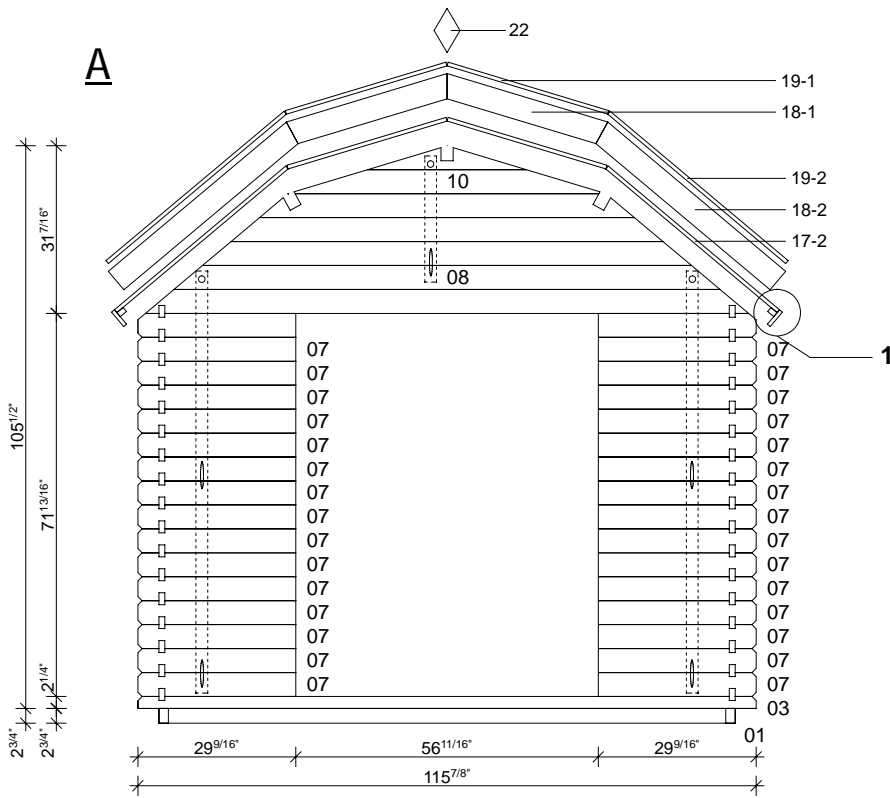

Techn. Data: Colorado 28

Log length (W x D): 115 7/8" x 139 7/8"

Wall size(outside): 108" x 132" · Log thickness: 1 1/8"

Note: All dimensions are approximate !

Colorado 28 - 115 7/8" x 139 7/8"

Colorado 28 - 115 7/8" x 139 7/8"

A-A

B-B

Nr. 13
Double door
 56 1/8" x 69 7/8"
 1 1/8"

Colorado 28 - 115 7/8" x 139 7/8"

C

**Nr. 14
Window**
30 1/8" x 39"
1 1/8"

D

Colorado 28 - 294 x 355 cm

Colorado 28 - 294 x 355 cm

Colorado 28 - 294 x 355 cm

A-A

B-B

Nr. 13
Double door
 1425 x 1775 mm
 28 mm

Colorado 28 - 294 x 355 cm

C

**Nr. 14
Window**
765 x 990 mm
28 mm