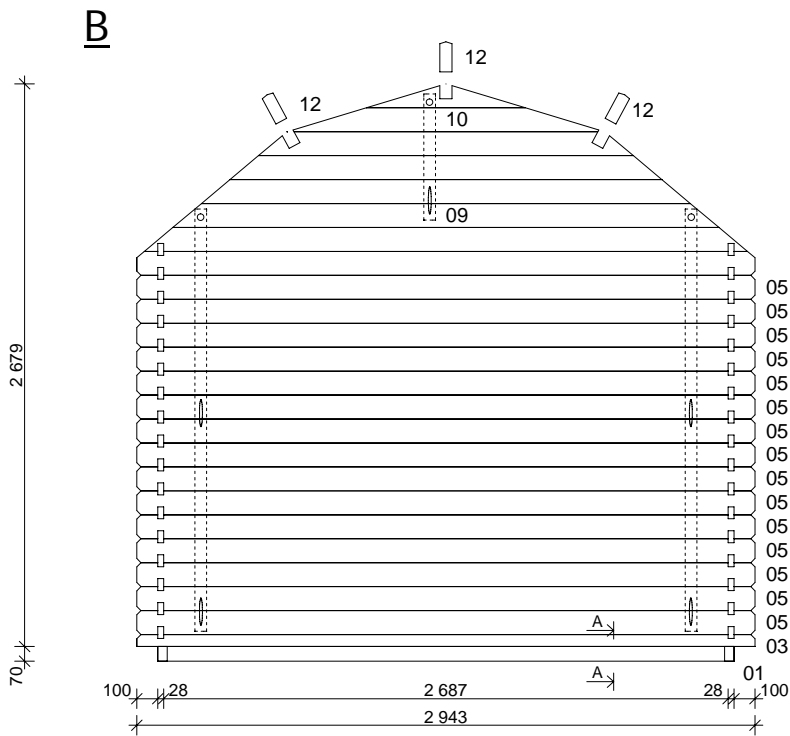

Techn. Data: Colorado 28

Log length (W x D): 115 7/8" x 139 7/8"

Wall size(outside): 108" x 132" · Log thickness: 1 1/8"

Note: All dimensions are approximate !

Colorado 28 - 115 7/8" x 139 7/8"

Colorado 28 - 115 7/8" x 139 7/8"

A-A

B-B

Nr. 13
Double door
 56 1/8" x 69 7/8"
 1 1/8"

Colorado 28 - 115 7/8" x 139 7/8"

C

**Nr. 14
Window**
30 1/8" x 39"
1 1/8"

D

Colorado 28 - 294 x 355 cm

Nr.		mm	mm	x	
1	Foundation joist		3343	2	
2		45x70	2643	10	
3			2943	2	
4			3553	23	
5			2943	15	
6			1392	18	
7			752	30	
9	Gable 			2943	1
9	Gable 			2943	1
10	Gable 			1456 (1513)	2
11			3853	2(1+1)	
12			3853	3	
13	Double door ca. 1425 x 1775 mm			1	
14	Window ca. 765 x 990 mm			1	
15	Roofing felt			--	
16	Floor board		3295	25+1	
17	Roof board		790/1065	70/70+2	
181	Fascia board 	18x110	799	4	
182	Fascia board 		1105	4	
19	Roofing felt fillet	18x90	799/1105	4/4	
20	Eavesboard	18x90	3853	2	
21	Eavesboard	25x36	3853	2	
22	Diamond 			2	
23	Screws 4,0 x 40			1 Bag	
24	Nails 2,2 x 50			1 Bag	
25	Roofing felt nails 2,8 x 15			--	
26	Storm braces 		2010/600	4/2	
27	M 8 x 60, Nut , Washer			16	
28	Baseboard		ca. 12,0 m		
29	Hitblock		300-400		

Colorado 28 - 294 x 355 cm

Colorado 28 - 294 x 355 cm

A-A

B-B

Nr. 13
Double door
 1425 x 1775 mm
 28 mm

Colorado 28 - 294 x 355 cm

C

**Nr. 14
Window**
765 x 990 mm
28 mm