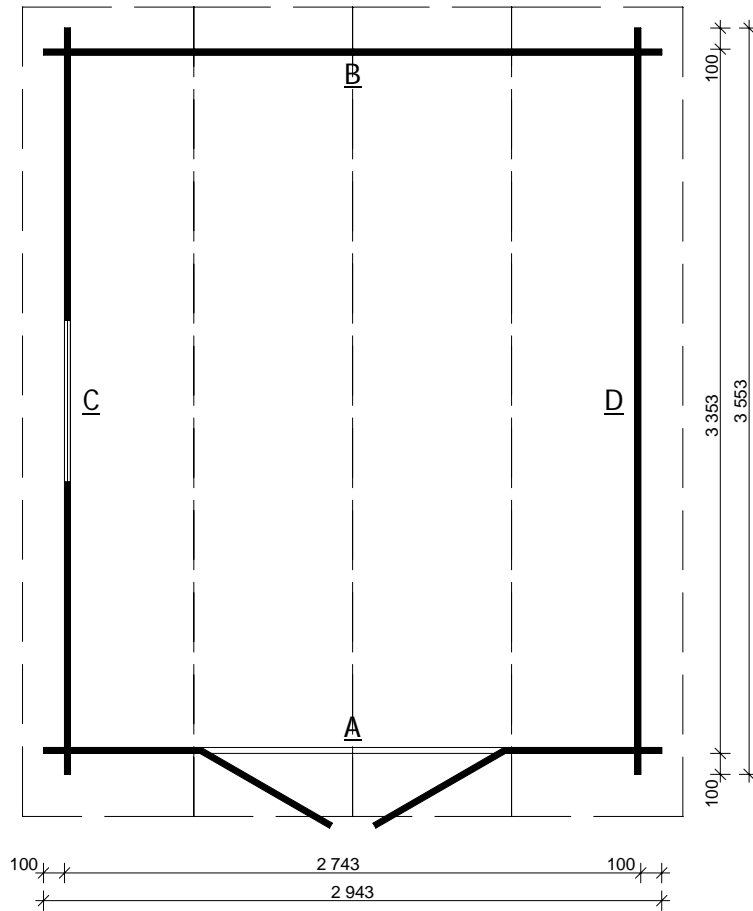

Techn. Data: Colorado 28

Log length (W x D): 115 7/8" x 139 7/8"

Wall size(outside): 108" x 132" · Log thickness: 1 1/8"

Note: All dimensions are approximate !

Colorado 28 - 115 7/8" x 139 7/8"

Colorado 28 - 115 7/8" x 139 7/8"

A-A

B-B

Nr. 13
Double door
 56 1/8" x 69 7/8"
 1 1/8"

Colorado 28 - 115 7/8" x 139 7/8"

C

**Nr. 14
Window**
30 1/8" x 39"
1 1/8"

D

Colorado 28 - 294 x 355 cm

Nr.		mm	mm	x	
1	Foundation joist		3343	2	
2		45x70	2643	10	
3			2943	2	
4			3553	23	
5			2943	15	
6			1392	18	
7			752	30	
9	Gable 			2943	1
9	Gable 			2943	1
10	Gable 			1456 (1513)	2
11			3853	2(1+1)	
12			3853	3	
13	Double door ca. 1425 x 1775 mm			1	
14	Window ca. 765 x 990 mm			1	
15	Roofing felt			--	
16	Floor board		3295	25+1	
17	Roof board		790/1065	70/70+2	
181	Fascia board 	18x110	799	4	
182	Fascia board 		1105	4	
19	Roofing felt fillet	18x90	799/1105	4/4	
20	Eavesboard	18x90	3853	2	
21	Eavesboard	25x36	3853	2	
22	Diamond 			2	
23	Screws 4,0 x 40			1 Bag	
24	Nails 2,2 x 50			1 Bag	
25	Roofing felt nails 2,8 x 15			--	
26	Storm braces 		2010/600	4/2	
27	M 8 x 60, Nut , Washer			16	
28	Baseboard		ca. 12,0 m		
29	Hitblock		300-400		

Colorado 28 - 294 x 355 cm

Colorado 28 - 294 x 355 cm

A-A

B-B

Nr. 13
Double door
 1425 x 1775 mm
 28 mm

Colorado 28 - 294 x 355 cm

C

**Nr. 14
Window**
765 x 990 mm
28 mm