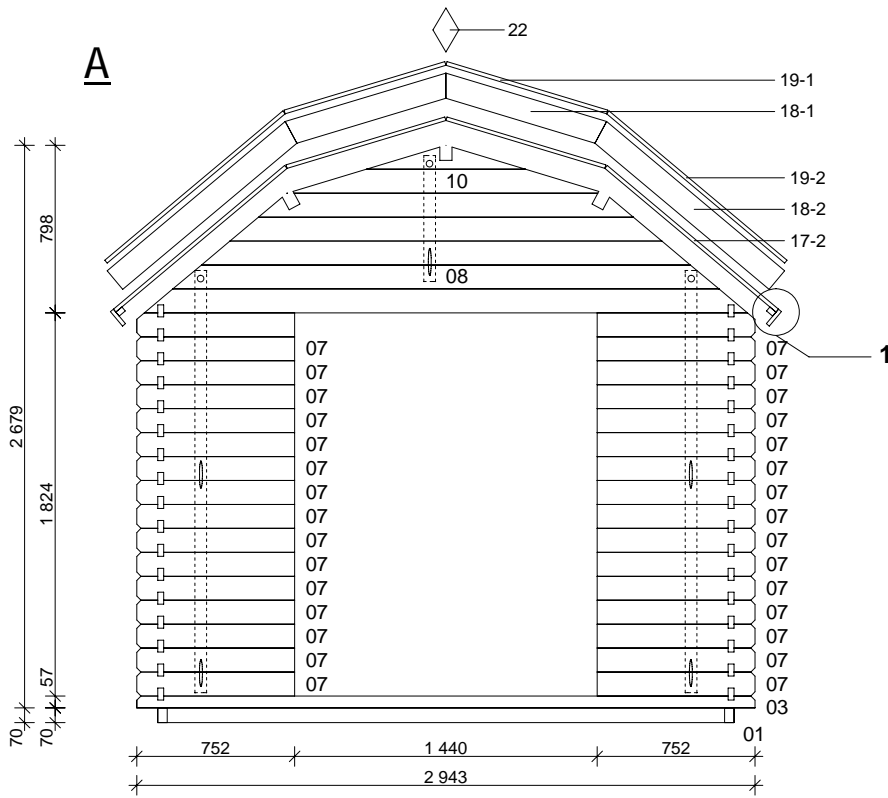

Techn. Data: Colorado 28

Log length (W x D): 115 7/8" x 139 7/8"

Wall size(outside): 108" x 132" · Log thickness: 1 1/8"

Note: All dimensions are approximate !

Colorado 28 - 115 7/8" x 139 7/8"

Colorado 28 - 115 7/8" x 139 7/8"

A-A

B-B

Nr. 13
Double door
 56 1/8" x 69 7/8"
 1 1/8"

Colorado 28 - 115 7/8" x 139 7/8"

C

**Nr. 14
Window**
30 1/8" x 39"
1 1/8"

D

Colorado 28 - 294 x 355 cm

Nr.		mm	mm	x	
1	Foundation joist		3343	2	
2		45x70	2643	10	
3			2943	2	
4			3553	23	
5			2943	15	
6			1392	18	
7			752	30	
9	Gable 			2943	1
9	Gable 			2943	1
10	Gable 			1456 (1513)	2
11			3853	2(1+1)	
12			3853	3	
13	Double door ca. 1425 x 1775 mm			1	
14	Window ca. 765 x 990 mm			1	
15	Roofing felt			--	
16	Floor board		3295	25+1	
17	Roof board		790/1065	70/70+2	
181	Fascia board 	18x110	799	4	
182	Fascia board 		1105	4	
19	Roofing felt fillet	18x90	799/1105	4/4	
20	Eavesboard	18x90	3853	2	
21	Eavesboard	25x36	3853	2	
22	Diamond 			2	
23	Screws 4,0 x 40			1 Bag	
24	Nails 2,2 x 50			1 Bag	
25	Roofing felt nails 2,8 x 15			--	
26	Storm braces 		2010/600	4/2	
27	M 8 x 60, Nut , Washer			16	
28	Baseboard		ca. 12,0 m		
29	Hitblock		300-400		

Colorado 28 - 294 x 355 cm

Colorado 28 - 294 x 355 cm

A-A

B-B

Nr. 13
Double door
 1425 x 1775 mm
 28 mm

Colorado 28 - 294 x 355 cm

C

**Nr. 14
Window**
765 x 990 mm
28 mm