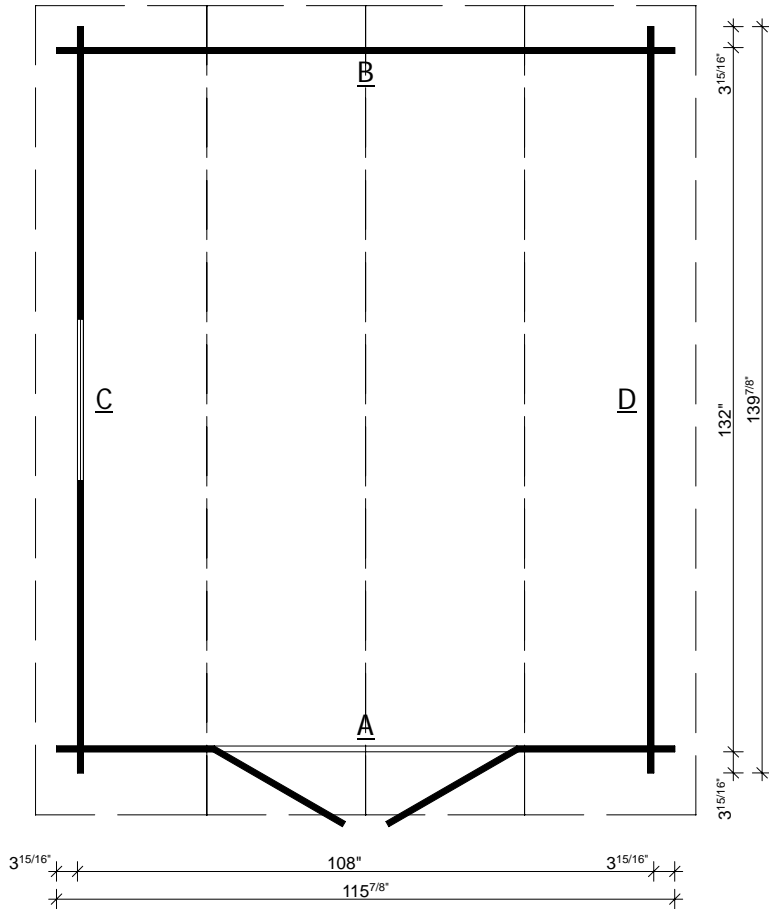

Techn. Data: Colorado 28

Log length (W x D): 115 7/8" x 139 7/8"

Wall size(outside): 108" x 132" · Log thickness: 1 1/8"

Note: All dimensions are approximate !

Colorado 28 - 115 7/8" x 139 7/8"

Colorado 28 - 115 7/8" x 139 7/8"

A-A

B-B

Nr. 13
Double door
 56 1/8" x 69 7/8"
 1 1/8"

Colorado 28 - 115 7/8" x 139 7/8"

C

**Nr. 14
Window**
30 1/8" x 39"
1 1/8"

D

Colorado 28 - 294 x 355 cm

Nr.		mm	mm	x	
1	Foundation joist		3343	2	
2		45x70	2643	10	
3			2943	2	
4			3553	23	
5			2943	15	
6			1392	18	
7			752	30	
9	Gable 			2943	1
9	Gable 			2943	1
10	Gable 			1456 (1513)	2
11			3853	2(1+1)	
12			3853	3	
13	Double door ca. 1425 x 1775 mm			1	
14	Window ca. 765 x 990 mm			1	
15	Roofing felt			--	
16	Floor board		3295	25+1	
17	Roof board		790/1065	70/70+2	
181	Fascia board 	18x110	799	4	
182	Fascia board 		1105	4	
19	Roofing felt fillet	18x90	799/1105	4/4	
20	Eavesboard	18x90	3853	2	
21	Eavesboard	25x36	3853	2	
22	Diamond 			2	
23	Screws 4,0 x 40			1 Bag	
24	Nails 2,2 x 50			1 Bag	
25	Roofing felt nails 2,8 x 15			--	
26	Storm braces 		2010/600	4/2	
27	M 8 x 60, Nut , Washer			16	
28	Baseboard		ca. 12,0 m		
29	Hitblock		300-400		

Colorado 28 - 294 x 355 cm

Colorado 28 - 294 x 355 cm

A-A

B-B

Nr. 13
Double door
 1425 x 1775 mm
 28 mm

Colorado 28 - 294 x 355 cm

C

**Nr. 14
Window**
765 x 990 mm
28 mm