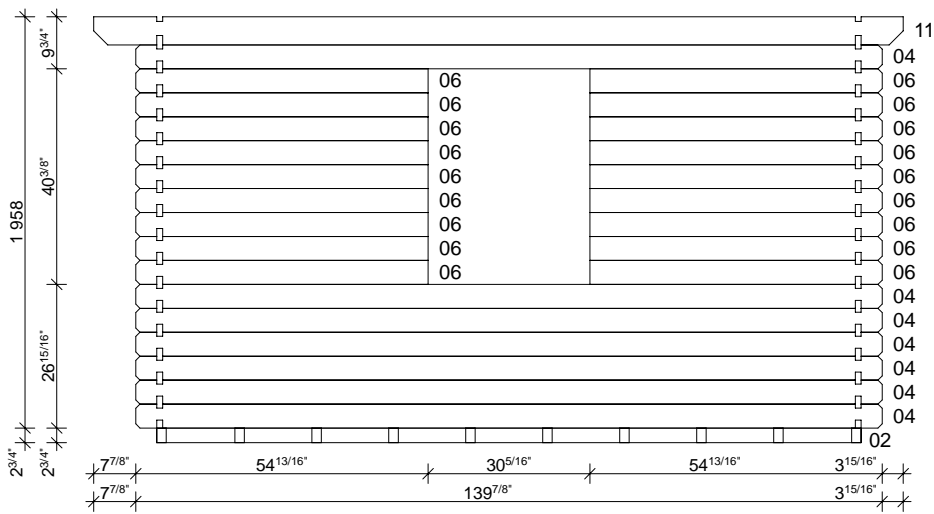

Techn. Data: Colorado 28

Log length (W x D): 115 7/8" x 139 7/8"

Wall size(outside): 108" x 132" · Log thickness: 1 1/8"

Note: All dimensions are approximate !

Colorado 28 - 115 7/8" x 139 7/8"

Colorado 28 - 115 7/8" x 139 7/8"

A-A

B-B

Nr. 13
Double door
 56 1/8" x 69 7/8"
 1 1/8"

Colorado 28 - 115 7/8" x 139 7/8"

C

**Nr. 14
Window**
30 1/8" x 39"
1 1/8"

D

Colorado 28 - 294 x 355 cm

Colorado 28 - 294 x 355 cm

Colorado 28 - 294 x 355 cm

A-A

B-B

Nr. 13
Double door
 1425 x 1775 mm
 28 mm

Colorado 28 - 294 x 355 cm

C

**Nr. 14
Window**
765 x 990 mm
28 mm