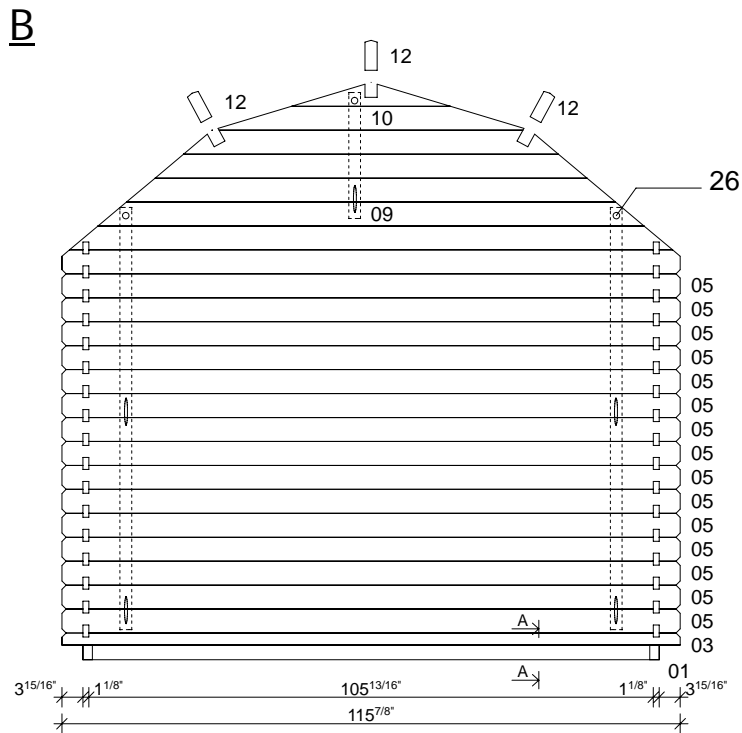

Techn. Data: Colorado 28

Log length (W x D): 115 7/8" x 139 7/8"

Wall size(outside): 108" x 132" · Log thickness: 1 1/8"

Note: All dimensions are approximate !

Colorado 28 - 115 7/8" x 139 7/8"

Colorado 28 - 115 7/8" x 139 7/8"

A-A

B-B

Nr. 13
Double door
 56 1/8" x 69 7/8"
 1 1/8"

Colorado 28 - 115 7/8" x 139 7/8"

C

**Nr. 14
Window**
30 1/8" x 39"
1 1/8"

D

Colorado 28 - 294 x 355 cm

Nr.		mm	mm	x	
1	Foundation joist		3343	2	
2		45x70	2643	10	
3			2943	2	
4			3553	23	
5			2943	15	
6			1392	18	
7			752	30	
9	Gable 			2943	1
9	Gable 			2943	1
10	Gable 			1456 (1513)	2
11			3853	2(1+1)	
12			3853	3	
13	Double door ca. 1425 x 1775 mm			1	
14	Window ca. 765 x 990 mm			1	
15	Roofing felt			--	
16	Floor board		3295	25+1	
17	Roof board		790/1065	70/70+2	
181	Fascia board 	18x110	799	4	
182	Fascia board 		1105	4	
19	Roofing felt fillet	18x90	799/1105	4/4	
20	Eavesboard	18x90	3853	2	
21	Eavesboard	25x36	3853	2	
22	Diamond 			2	
23	Screws 4,0 x 40			1 Bag	
24	Nails 2,2 x 50			1 Bag	
25	Roofing felt nails 2,8 x 15			--	
26	Storm braces 		2010/600	4/2	
27	M 8 x 60, Nut , Washer			16	
28	Baseboard		ca. 12,0 m		
29	Hitblock		300-400		

Colorado 28 - 294 x 355 cm

Colorado 28 - 294 x 355 cm

A-A

B-B

Nr. 13
Double door
 1425 x 1775 mm
 28 mm

Colorado 28 - 294 x 355 cm

C

**Nr. 14
Window**
765 x 990 mm
28 mm