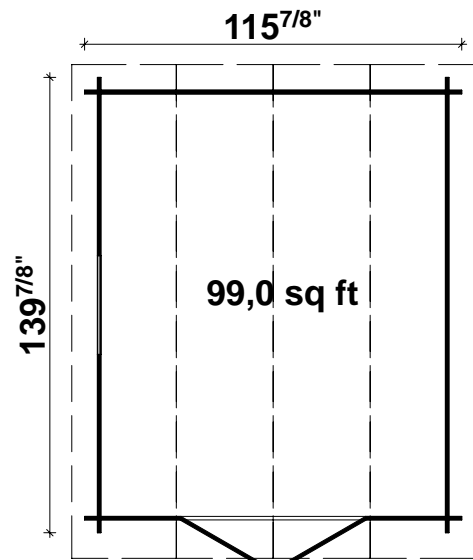

Techn. Data: Colorado 28

Log length (W x D): 115 7/8" x 139 7/8"

Wall size(outside): 108" x 132" · Log thickness: 1 1/8"

Note: All dimensions are approximate !

Colorado 28 - 115 7/8" x 139 7/8"

Colorado 28 - 115 7/8" x 139 7/8"

A-A

B-B

Nr. 13
Double door
 56 1/8" x 69 7/8"
 1 1/8"

Colorado 28 - 115 7/8" x 139 7/8"

C

**Nr. 14
Window**
30 1/8" x 39"
1 1/8"

D

Colorado 28 - 294 x 355 cm

Nr.		mm	mm	x	
1	Foundation joist		3343	2	
2		45x70	2643	10	
3			2943	2	
4			3553	23	
5			2943	15	
6			1392	18	
7			752	30	
9	Gable 			2943	1
9	Gable 			2943	1
10	Gable 			1456 (1513)	2
11			3853	2(1+1)	
12			3853	3	
13	Double door ca. 1425 x 1775 mm			1	
14	Window ca. 765 x 990 mm			1	
15	Roofing felt			--	
16	Floor board		3295	25+1	
17	Roof board		790/1065	70/70+2	
181	Fascia board 	18x110	799	4	
182	Fascia board 		1105	4	
19	Roofing felt fillet	18x90	799/1105	4/4	
20	Eavesboard	18x90	3853	2	
21	Eavesboard	25x36	3853	2	
22	Diamond 			2	
23	Screws 4,0 x 40			1 Bag	
24	Nails 2,2 x 50			1 Bag	
25	Roofing felt nails 2,8 x 15			--	
26	Storm braces 		2010/600	4/2	
27	M 8 x 60, Nut , Washer			16	
28	Baseboard		ca. 12,0 m		
29	Hitblock		300-400		

Colorado 28 - 294 x 355 cm

Colorado 28 - 294 x 355 cm

A-A

B-B

Nr. 13
Double door
 1425 x 1775 mm
 28 mm

Colorado 28 - 294 x 355 cm

C

**Nr. 14
Window**
765 x 990 mm
28 mm