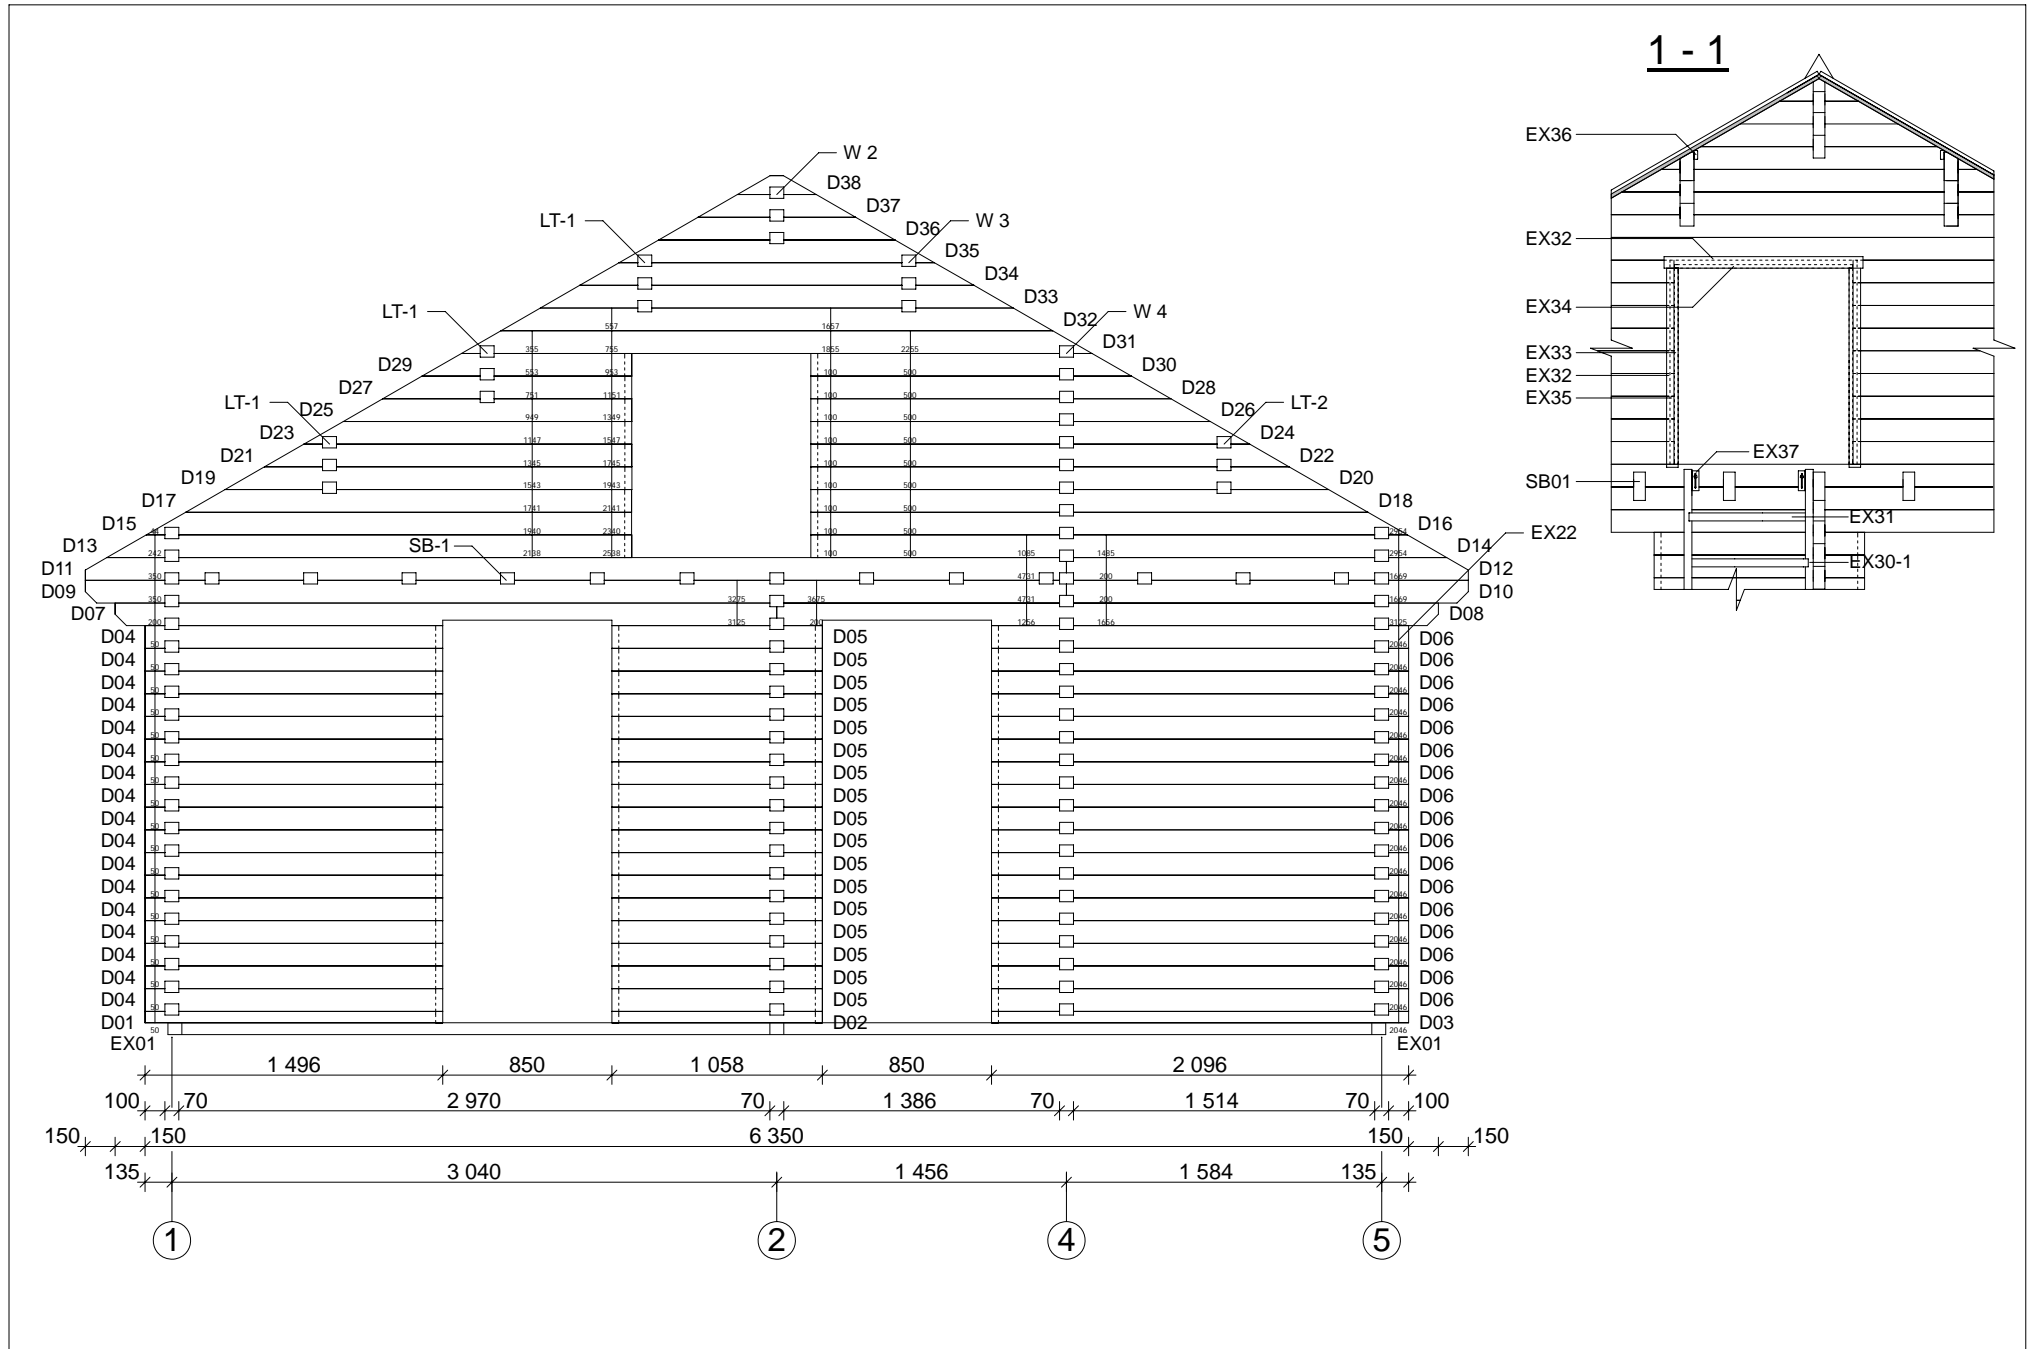

Techn. Data: Europa

Log length (W x D): 635 x 940 cm

Wall size(outside): 615 x 920 cm · Log thickness: 70 mm

Note: All dimensions are approximate !

Europa 70 mm / 635 x 940 cm - Specification

Nr.	Description	Profile mm	Length mm	Quantity
EX01	Foundation beams	70 x 60	4585	6
EX02			2955	40
EX03			1499	1
EX04			497	8
EX05	Floor board		2985	55
EX06			3950/4020	22/18
EX07			1970	15
EX08			1907	15
EX09			4855	28+1
EX10			1155	28
EX11	Terrace board		2060	20
EX12			1980	42
EX13	Roof board		4070	186+2
EX14	Roofing felt		--	--
EX15	Fascia board 		4120	4
EX16				4120
EX17	Gable edge board		4120	4
EX18	Eave edging		5100	4
EX19	Eave edging slat		3400	6
EX20	Diamond			2
EX21	Baseboard		ca. 101,0 m	
EX22	Threaded Rod	∅ 10	2510	9
EX23	Nut, washer			18
EX24	Dowel	∅ 16	150	340
EX25	Screws 4,0 x 40; 4,5 x 70; 5,0 x 60; 5,0 x 100;			1 Bag
EX26	Nails 2,2 x 50; 2,5 x 70;			1 Bag
EX27	Hit block	70 x 114	300-400	
EX28	Handrail 	40 x 143	1700	2
EX29			3178	1
EX30		40 x 143	2483	2(1+1)
EX31		40 x 200	600	9
EX32	Trim	18 x 70	1050	6
EX33	Trim		985	2
EX34	Trim		895	1
EX35	Slat	20 x 20	980	2
EX36	Slat	18 x 44	ca. 82,0 m	
EX37	Angle bracket			2

Europa 70 mm / 635 x 940 mm Foundation

* Needed to cut

Europa 70 mm / 635 x 940 mm Groundplan

Europa 70 mm / 635 x 940 cm - Wall A

Europa 70 mm / 635 x 940 cm - Wall B

Europa 70 mm / 635 x 940 cm - Wall C; SB

SB-1

A-A

B-B

1

2

3

4

4

Europa 70 mm / 635 x 940 cm - Wall D

Europa 70 mm / 635 x 940 cm - Wall E

Europa70 mm / 635 x 940 cm - Wall 1; Purlins

Europa 70 mm / 635 x 940 cm - Wall 2

Europa 70 mm / 635 x 940 cm - Wall 3

Europa 70 mm / 635 x 940 cm - Wall 4