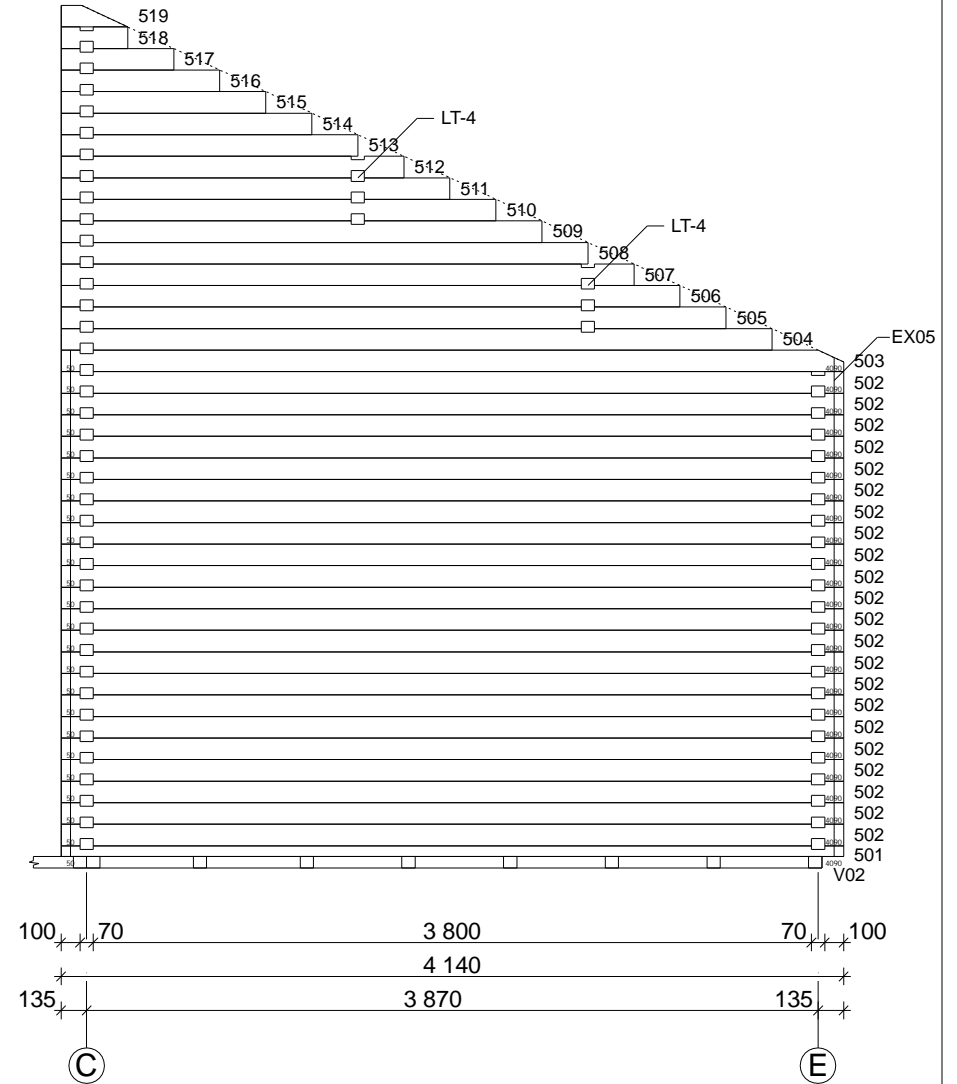

Vigo - 70 mm / 985 x 971 cm - Wall 3; Wall 5