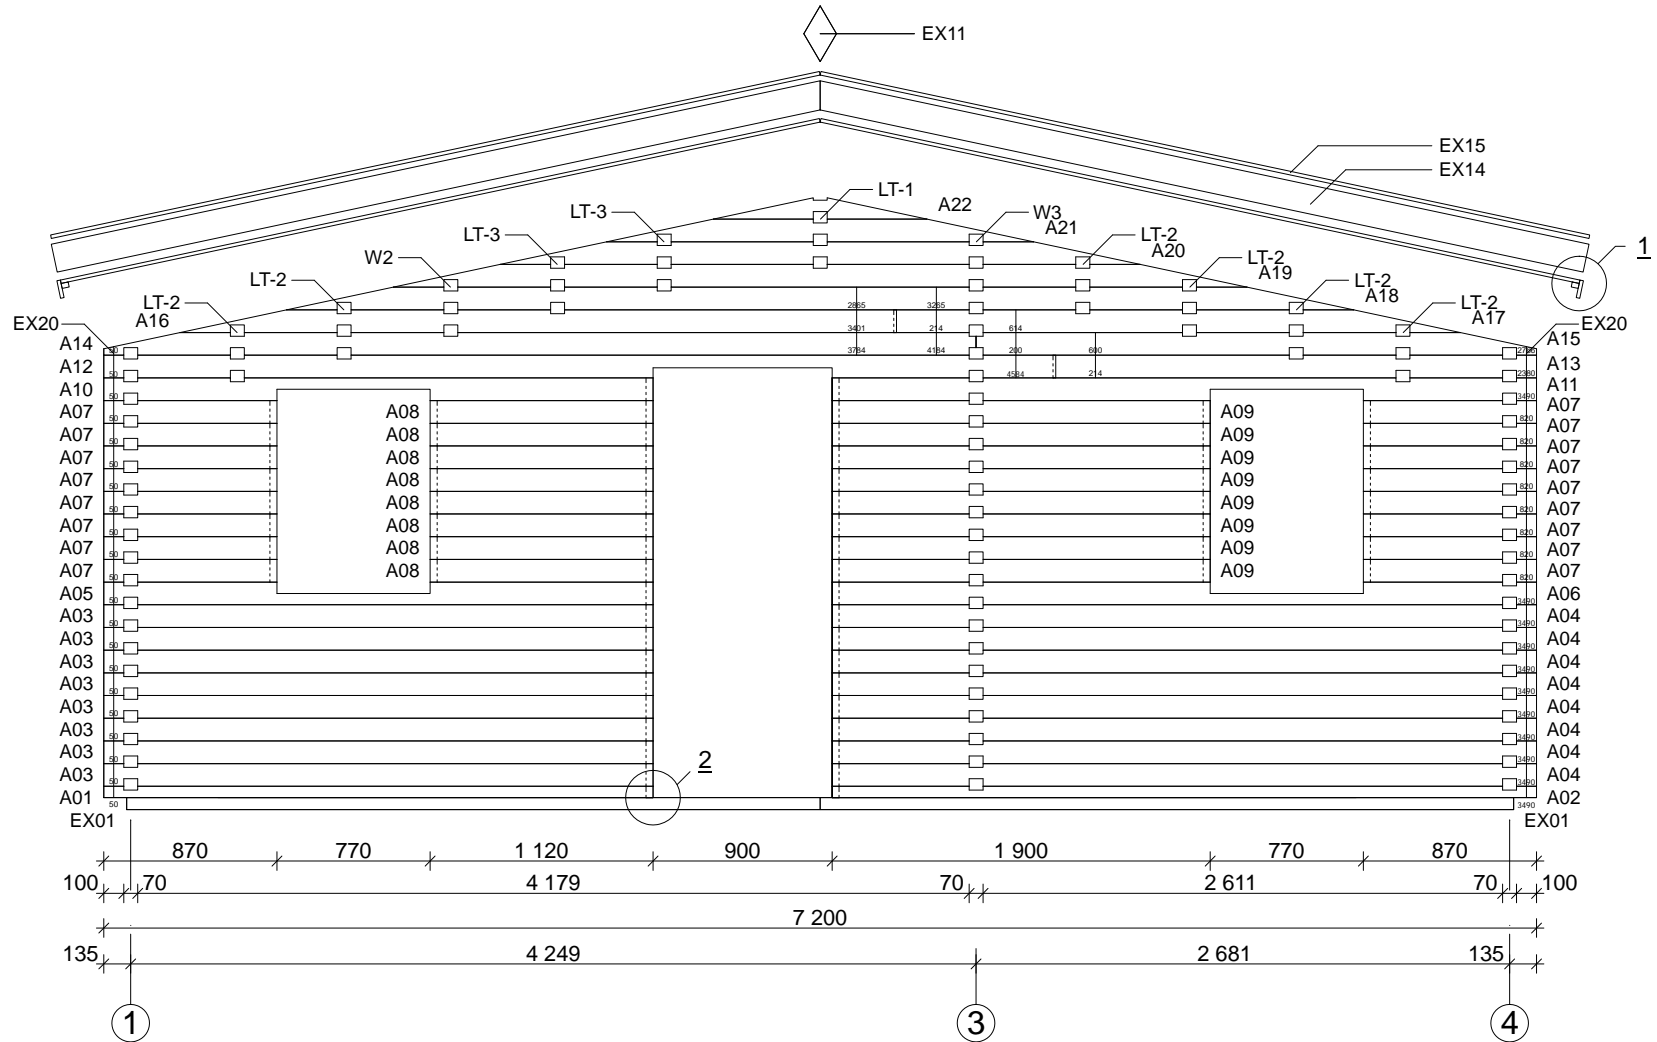

Tel.Nr2160436

Orlando 70 mm / 720 x 720 cm - Wall A