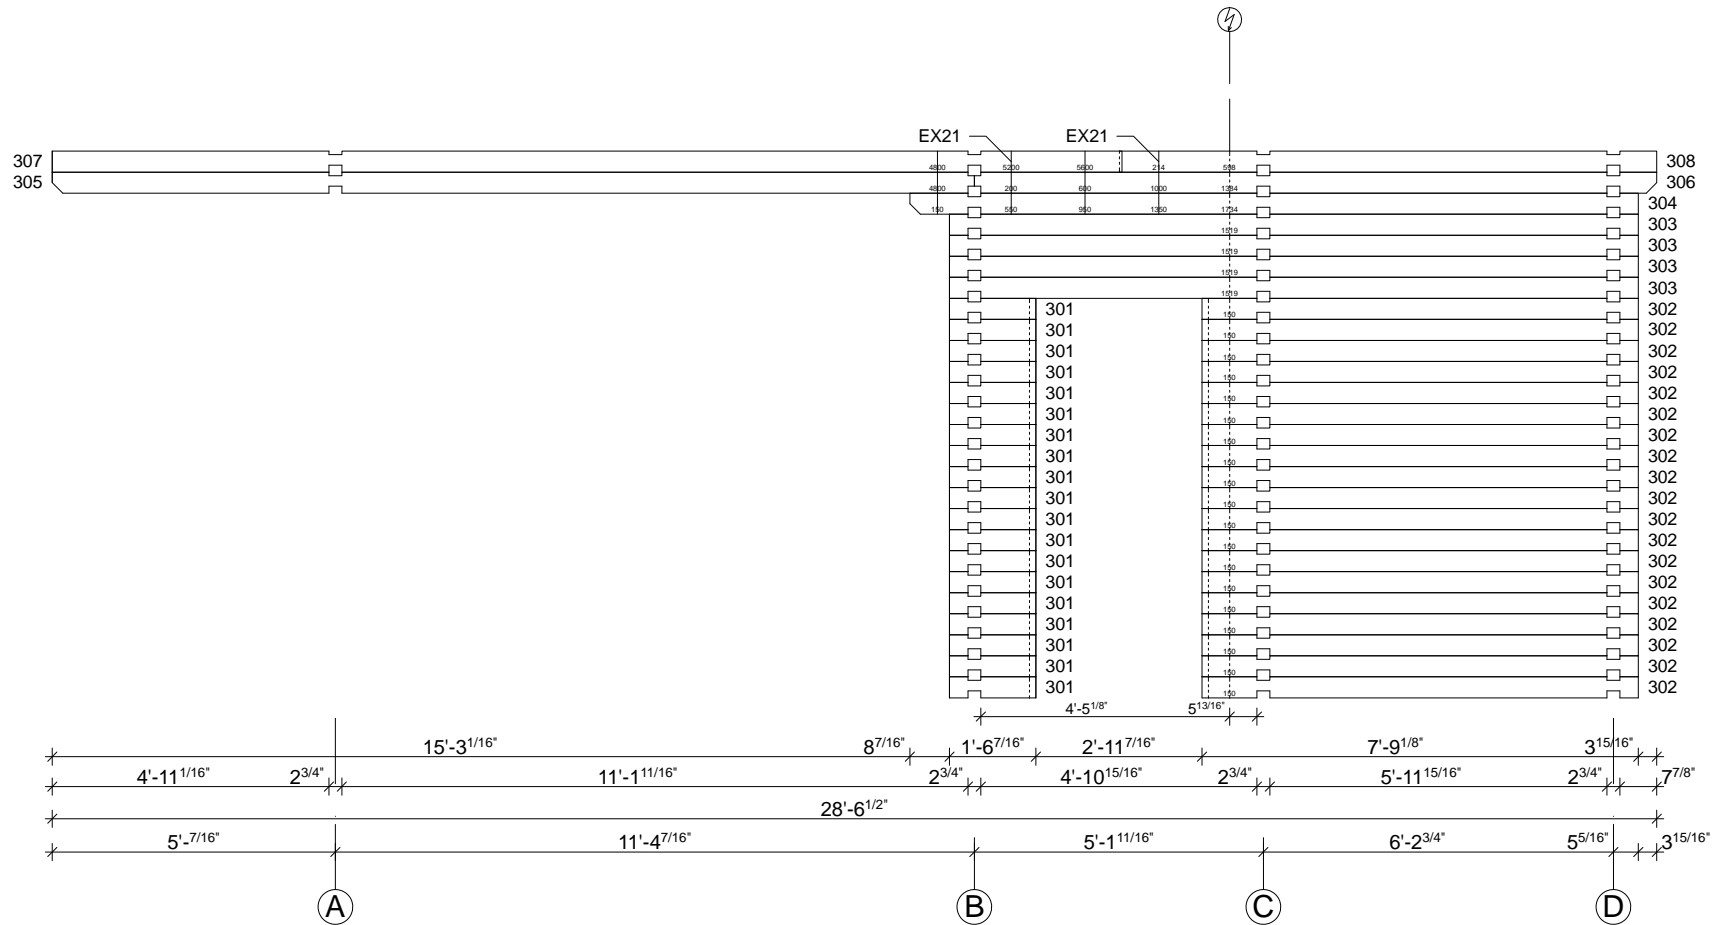

Techn. Data: Custom model Palma

Log length (W x D): 720 x 720 cm

Wall size(outside): 700 x 700 cm · Log thickness: 70 mm

Note: All dimensions are approximate !

Custom model Palma 70 mm / 720 x 720 cm - Specification

Custom model Palma 70 mm / 720 x 720 cm - Ground plan

Custom model Palma 70 mm / 720 x 720 cm - A

Custom model Palma 70 mm / 720 x 720 cm - B

Custom model Palma 70 mm / 720 x 720 cm - C; 5

Custom model Palma 70 mm / 720 x 720 cm - D

LT -1

LT -2

LT -3

Mounting boxes

Custom model Palma 70 mm / 720 x 720 cm - Ground plan

Custom model Palma 70 mm / 720 x 720 cm - A

Custom model Palma 70 mm / 720 x 720 cm - B

Custom model Palma 70 mm / 720 x 720 cm - C; 5

Custom model Palma 70 mm / 720 x 720 cm - D

Custom model Palma 70 mm / 720 x 720 cm - 1

Custom model Palma 70 mm / 720 x 720 cm - 2

Custom model Palma 70 mm / 720 x 720 cm - 3

Custom model Palma 70 mm / 720 x 720 cm - 4