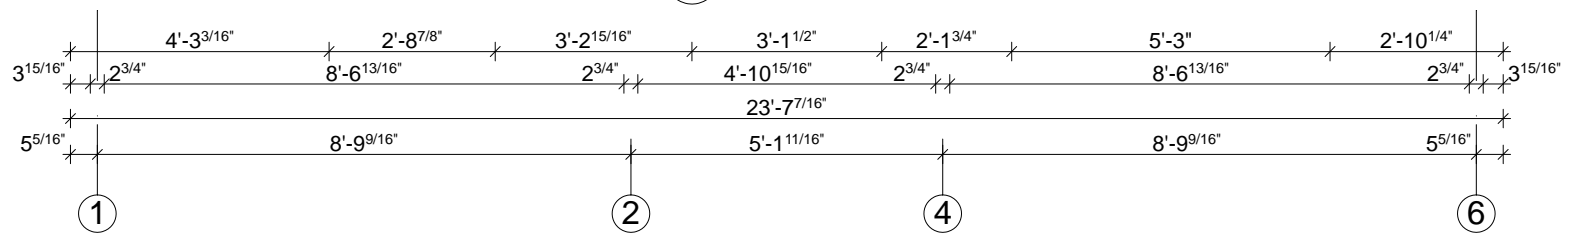

Techn. Data: Custom model Palma

Log length (W x D): 720 x 720 cm

Wall size(outside): 700 x 700 cm · Log thickness: 70 mm

Note: All dimensions are approximate !

Custom model Palma 70 mm / 720 x 720 cm - Specification

Custom model Palma 70 mm / 720 x 720 cm - 2

Custom model Palma 70 mm / 720 x 720 cm - 3

Custom model Palma 70 mm / 720 x 720 cm - 4

Custom model Palma 70 mm / 720 x 720 cm - 6

A-A

Custom model Palma 70 mm / 720 x 720 cm - RB

LT -1

LT -2

LT -3

Mounting boxes

Custom model Palma 70 mm / 720 x 720 cm - Ground plan

Custom model Palma 70 mm / 720 x 720 cm - A

Custom model Palma 70 mm / 720 x 720 cm - B

Custom model Palma 70 mm / 720 x 720 cm - C; 5

Custom model Palma 70 mm / 720 x 720 cm - D

Custom model Palma 70 mm / 720 x 720 cm - 1

Custom model Palma 70 mm / 720 x 720 cm - 2

Custom model Palma 70 mm / 720 x 720 cm - 3

Custom model Palma 70 mm / 720 x 720 cm - 4