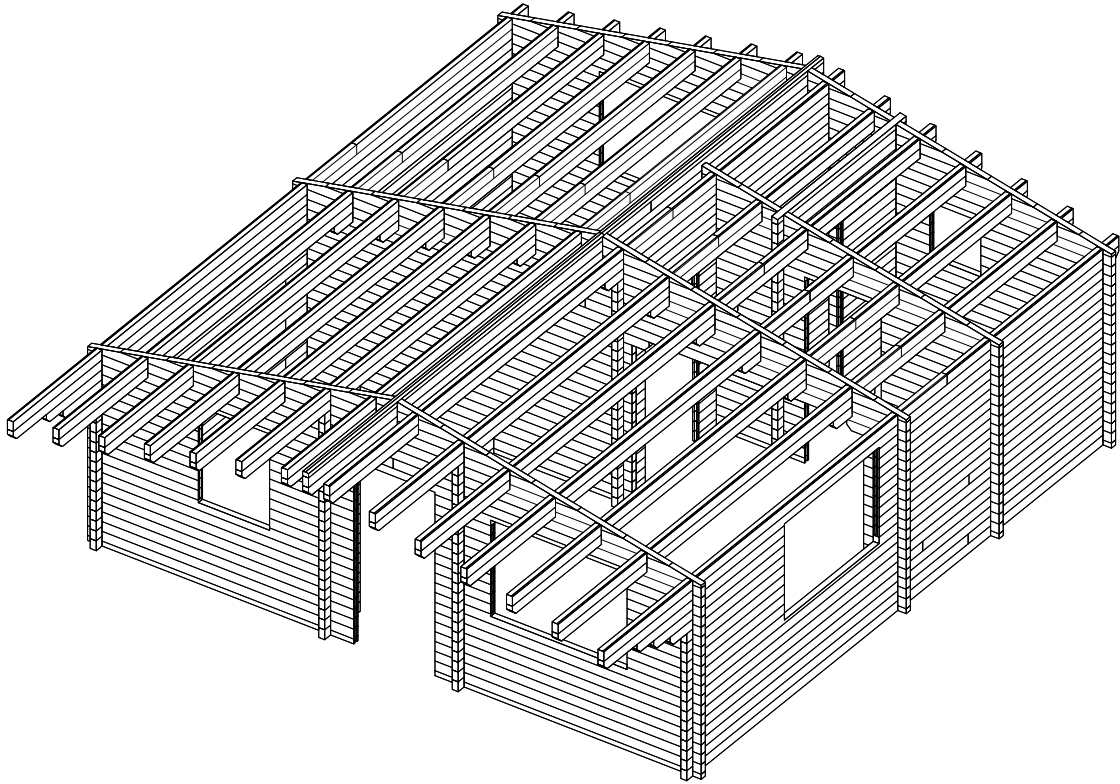

Techn. Data: Custom model Palma

Log length (W x D): 720 x 720 cm

Wall size(outside): 700 x 700 cm · Log thickness: 70 mm

Note: All dimensions are approximate !

Custom model Palma 70 mm / 720 x 720 cm - Specification

Nr.		 mm	 mm	 x		
EX01	Head- and bottom buck		590	2		
EX02		191 x 30	825	2		
EX03			1590	6		
EX04			Spline board		530	2
EX05		191 x 30	990	8		
EX06	Spline	20 x 20	2030	2		
EX07	Exterior trim		740	1		
EX08			18 x 143	975	1	
EX09			1740	3		
EX10			610	2		
EX11			1070	8		
EX12			18 x 90	500	1	
EX13			735	1		
EX14			1500	3		
EX15			Roof decking		3900	160+2
EX16			Fascia board		3950	4
EX17		Gable edge board		3950	4	
EX18		Eave edging		4350	4	
EX19				2900	6	
EX20		Diamond			2	
EX21	Dowel	∅ 16	150	290		
EX22	Rod M10	∅ 10	2320	7		
EX23	Nut M10, Washer			14		
EX24	Screws 4,0 x 40; 4,5 x 70; 5,0 x 100			1 Bag		
EX25	Nails 2,2 x 50			1 Bag		
EX26	Hit block	70x114	300-400			
EX27	Door 890 x 2090 mm / 70 mm - R+L			2(1+1)		
EX28	Door 690 x 2090 mm / 70 mm - R+L			1		
EX29	Window 530 x 530 mm / 70 mm DG			1		
EX30	Window 765 x 990 mm / 70 mm DG			1		
EX31	Double window 1530 x 990 mm / 70 mm DG			3		