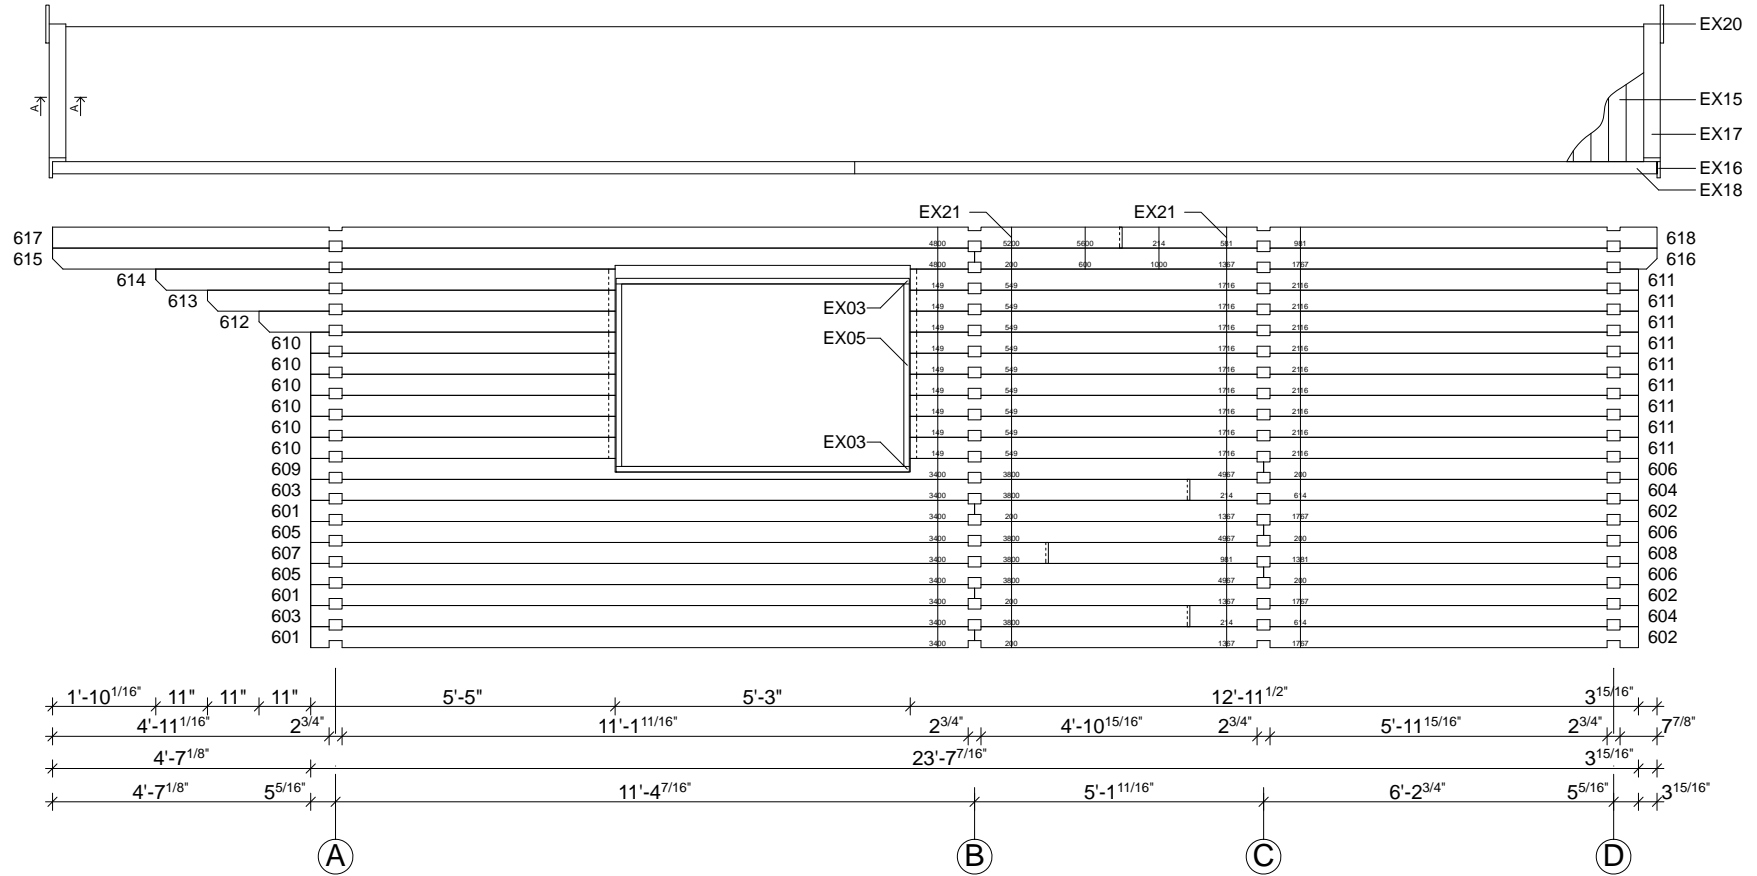

Custom model Palma 70 mm / 720 x 720 cm - 6