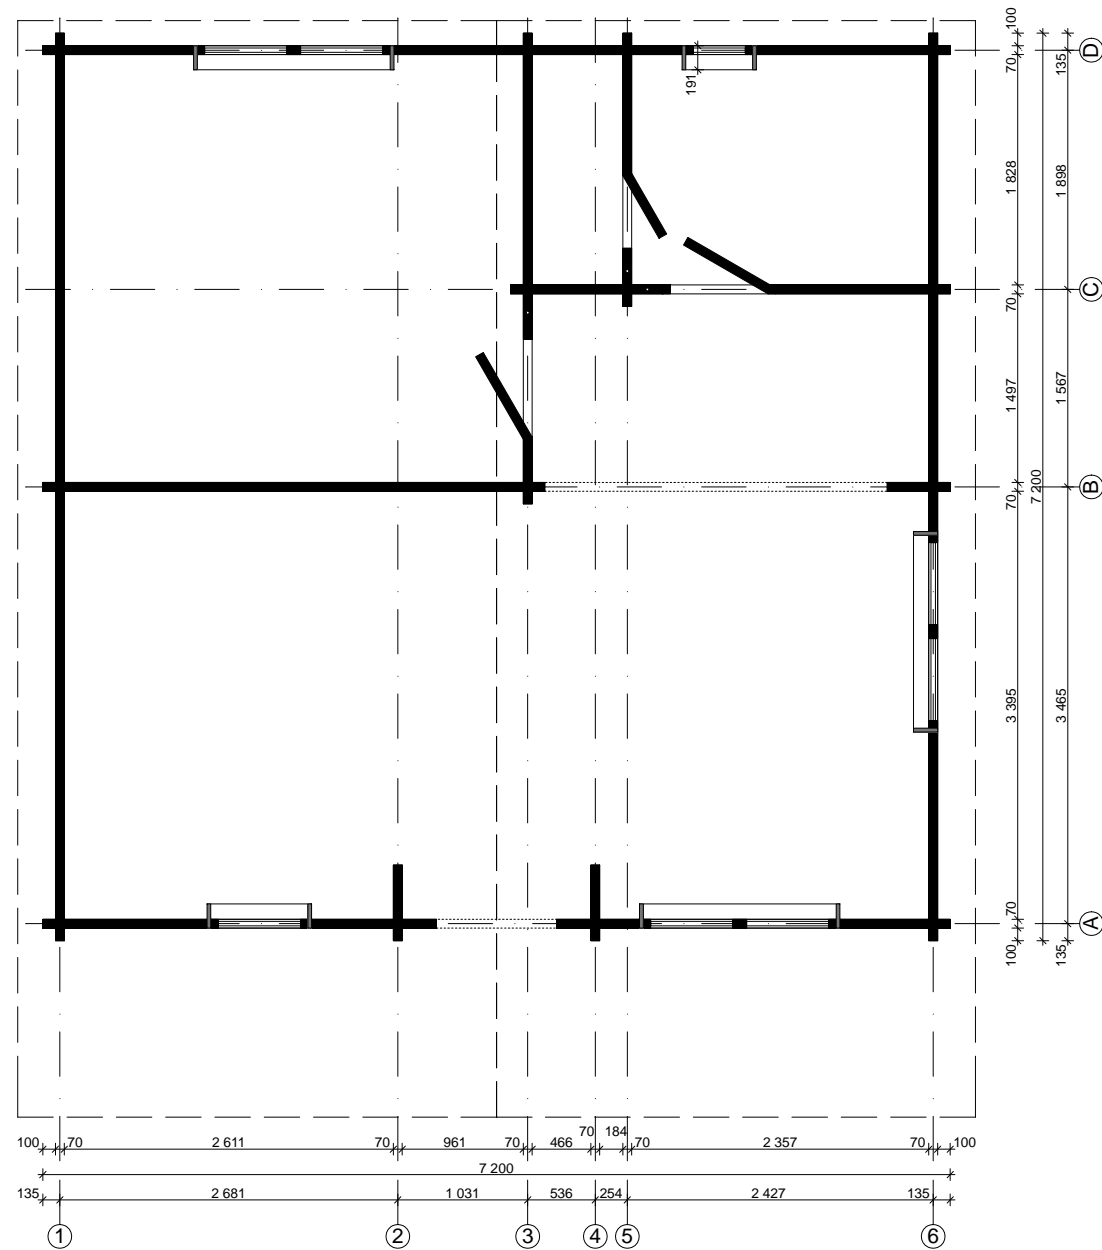

Custom model Palma 70 mm / 720 x 720 cm - Ground plan