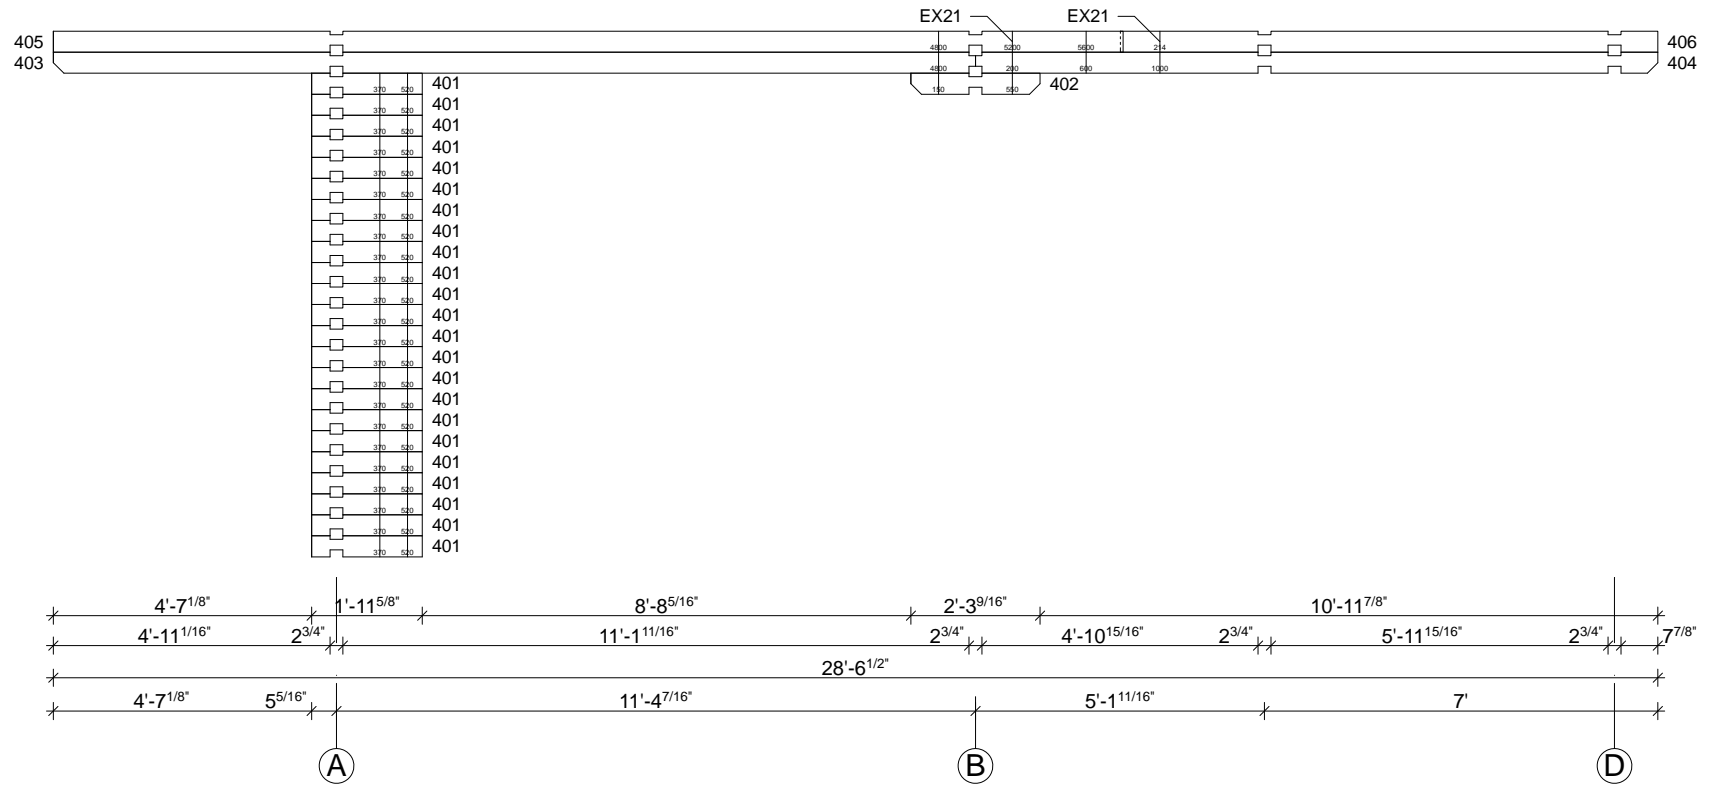

Techn. Data: Custom model Palma

Log length (W x D): 720 x 720 cm

Wall size(outside): 700 x 700 cm · Log thickness: 70 mm

Note: All dimensions are approximate !

Custom model Palma 70 mm / 720 x 720 cm - Specification

Custom model Palma 70 mm / 720 x 720 cm - D

Custom model Palma 70 mm / 720 x 720 cm - 1

Custom model Palma 70 mm / 720 x 720 cm - 2

Custom model Palma 70 mm / 720 x 720 cm - 3

Custom model Palma 70 mm / 720 x 720 cm - 4