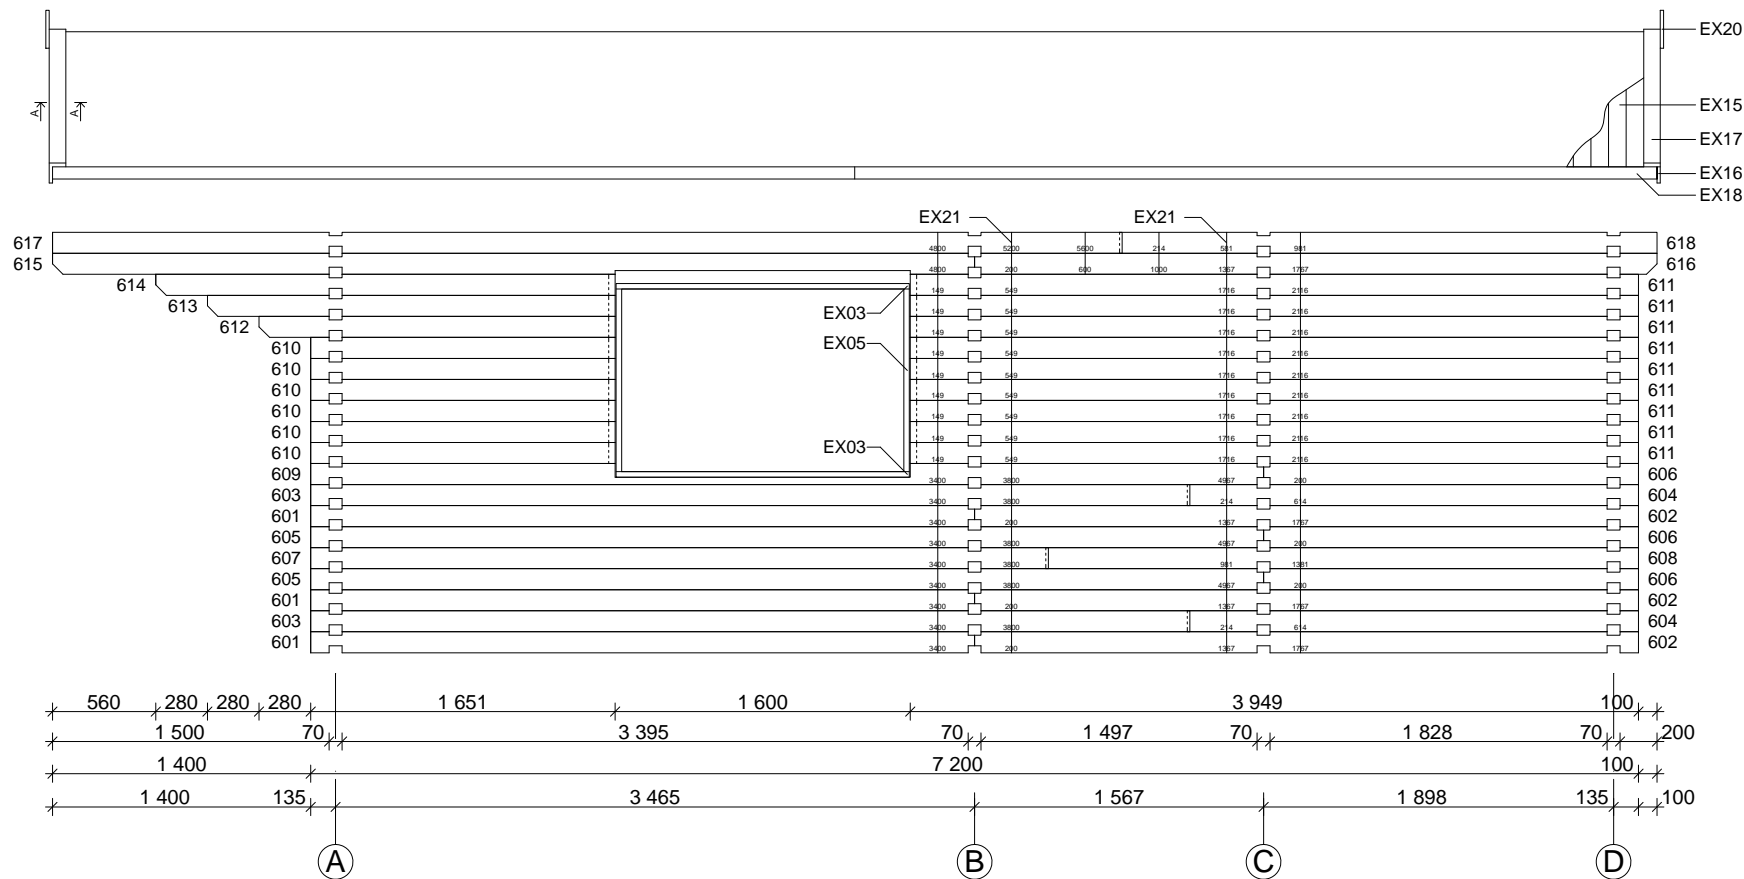

Techn. Data: Custom model Palma

Log length (W x D): 720 x 720 cm

Wall size(outside): 700 x 700 cm · Log thickness: 70 mm

Note: All dimensions are approximate !

Custom model Palma 70 mm / 720 x 720 cm - Specification

Custom model Palma 70 mm / 720 x 720 cm - 2

Custom model Palma 70 mm / 720 x 720 cm - 3

Custom model Palma 70 mm / 720 x 720 cm - 4

Custom model Palma 70 mm / 720 x 720 cm - 6

A-A

Custom model Palma 70 mm / 720 x 720 cm - RB