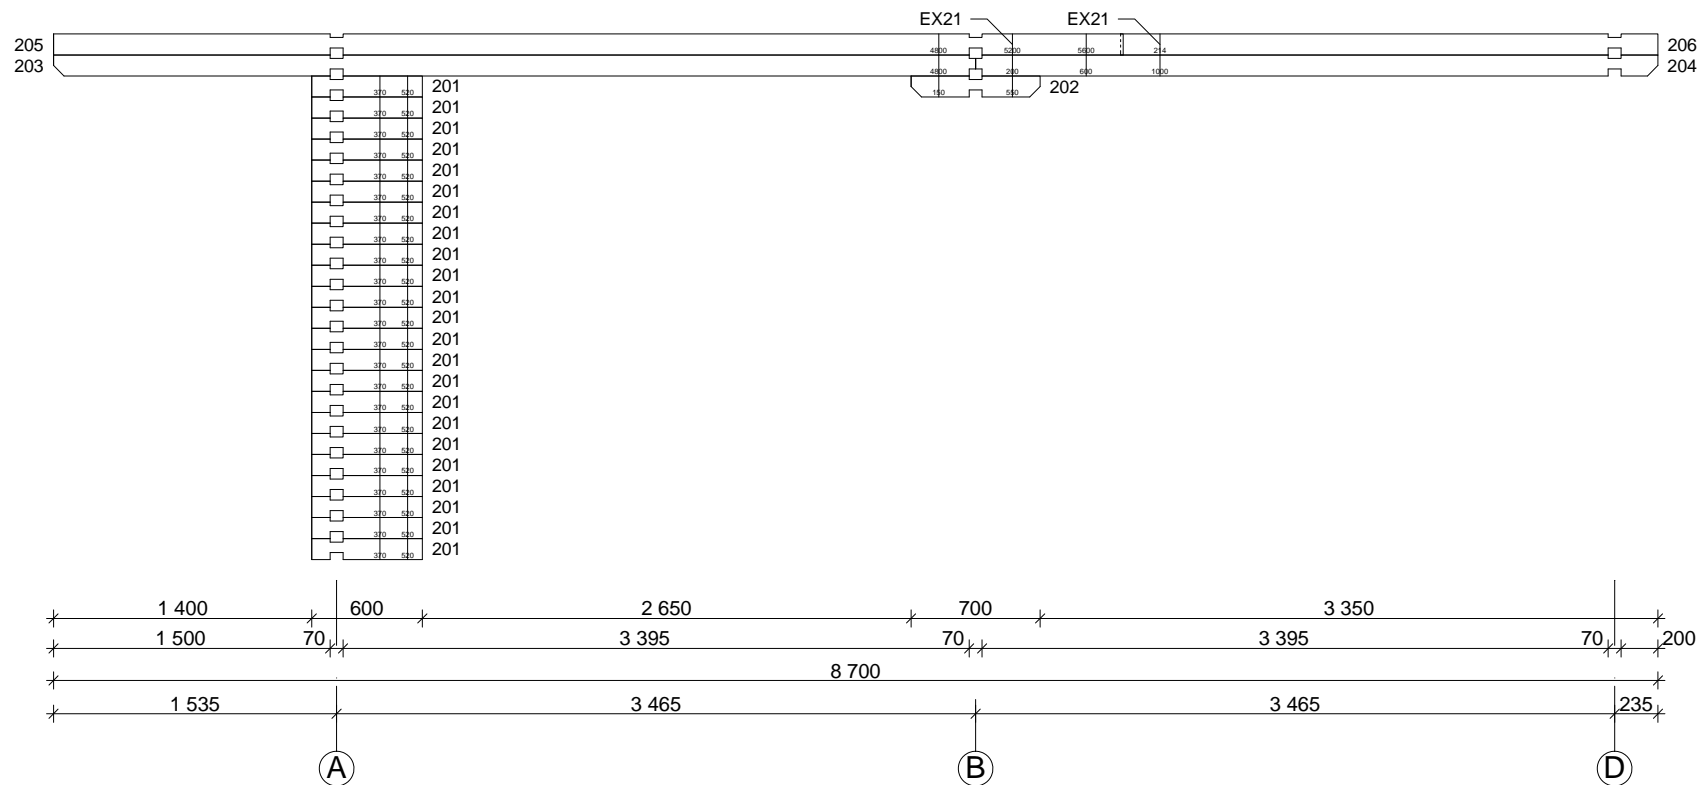

Custom model Palma 70 mm / 720 x 720 cm - 2