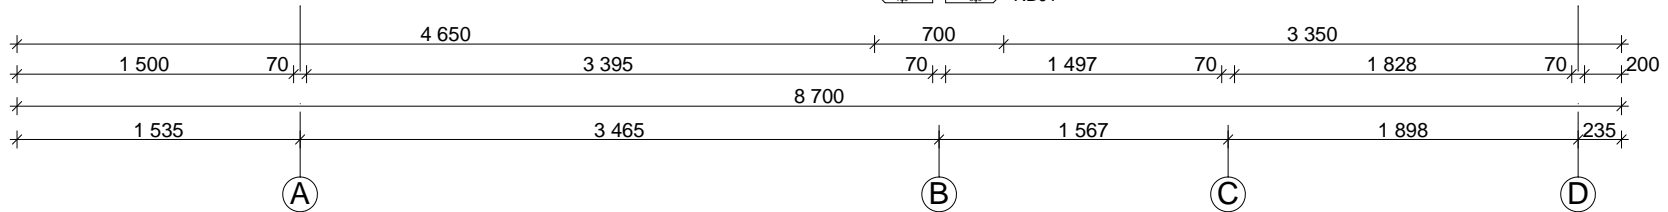

LT -3

Mounting boxes