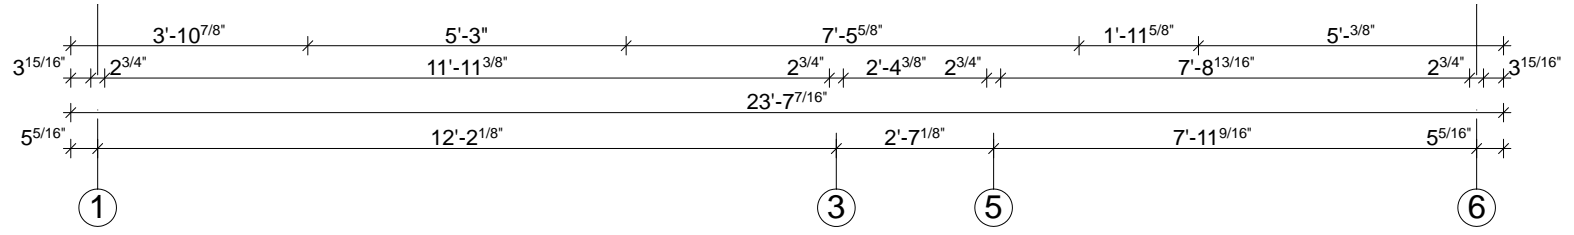

Techn. Data: Custom model Palma

Log length (W x D): 720 x 720 cm

Wall size(outside): 700 x 700 cm · Log thickness: 70 mm

Note: All dimensions are approximate !

Custom model Palma 70 mm / 720 x 720 cm - Specification

Custom model Palma 70 mm / 720 x 720 cm - 2

Custom model Palma 70 mm / 720 x 720 cm - 3

Custom model Palma 70 mm / 720 x 720 cm - 4

Custom model Palma 70 mm / 720 x 720 cm - 6

A-A

Custom model Palma 70 mm / 720 x 720 cm - RB

LT -1

LT -2

LT -3

Mounting boxes

Custom model Palma 70 mm / 720 x 720 cm - Ground plan

Custom model Palma 70 mm / 720 x 720 cm - A

Custom model Palma 70 mm / 720 x 720 cm - B

Custom model Palma 70 mm / 720 x 720 cm - C; 5

Custom model Palma 70 mm / 720 x 720 cm - D

Custom model Palma 70 mm / 720 x 720 cm - 1

Custom model Palma 70 mm / 720 x 720 cm - 2

Custom model Palma 70 mm / 720 x 720 cm - 3

Custom model Palma 70 mm / 720 x 720 cm - 4