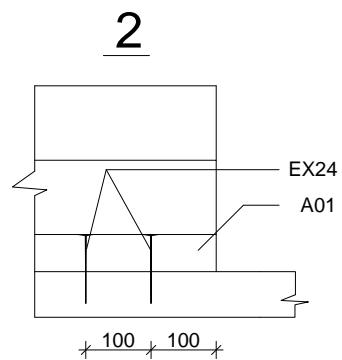

Techn. Data: Custom model Palma

Log length (W x D): 720 x 720 cm

Wall size(outside): 700 x 700 cm · Log thickness: 70 mm

Note: All dimensions are approximate !

Custom model Palma 70 mm / 720 x 720 cm - Specification

Custom model Palma 70 mm / 720 x 720 cm - 2

Custom model Palma 70 mm / 720 x 720 cm - 3

Custom model Palma 70 mm / 720 x 720 cm - 4

Custom model Palma 70 mm / 720 x 720 cm - 6

A-A

Custom model Palma 70 mm / 720 x 720 cm - RB

LT -1

LT -2

LT -3

Mounting boxes

Custom model Palma 70 mm / 720 x 720 cm - Ground plan

Custom model Palma 70 mm / 720 x 720 cm - A

Custom model Palma 70 mm / 720 x 720 cm - B

Custom model Palma 70 mm / 720 x 720 cm - C; 5

Custom model Palma 70 mm / 720 x 720 cm - D

Custom model Palma 70 mm / 720 x 720 cm - 1

Custom model Palma 70 mm / 720 x 720 cm - 2

Custom model Palma 70 mm / 720 x 720 cm - 3

Custom model Palma 70 mm / 720 x 720 cm - 4