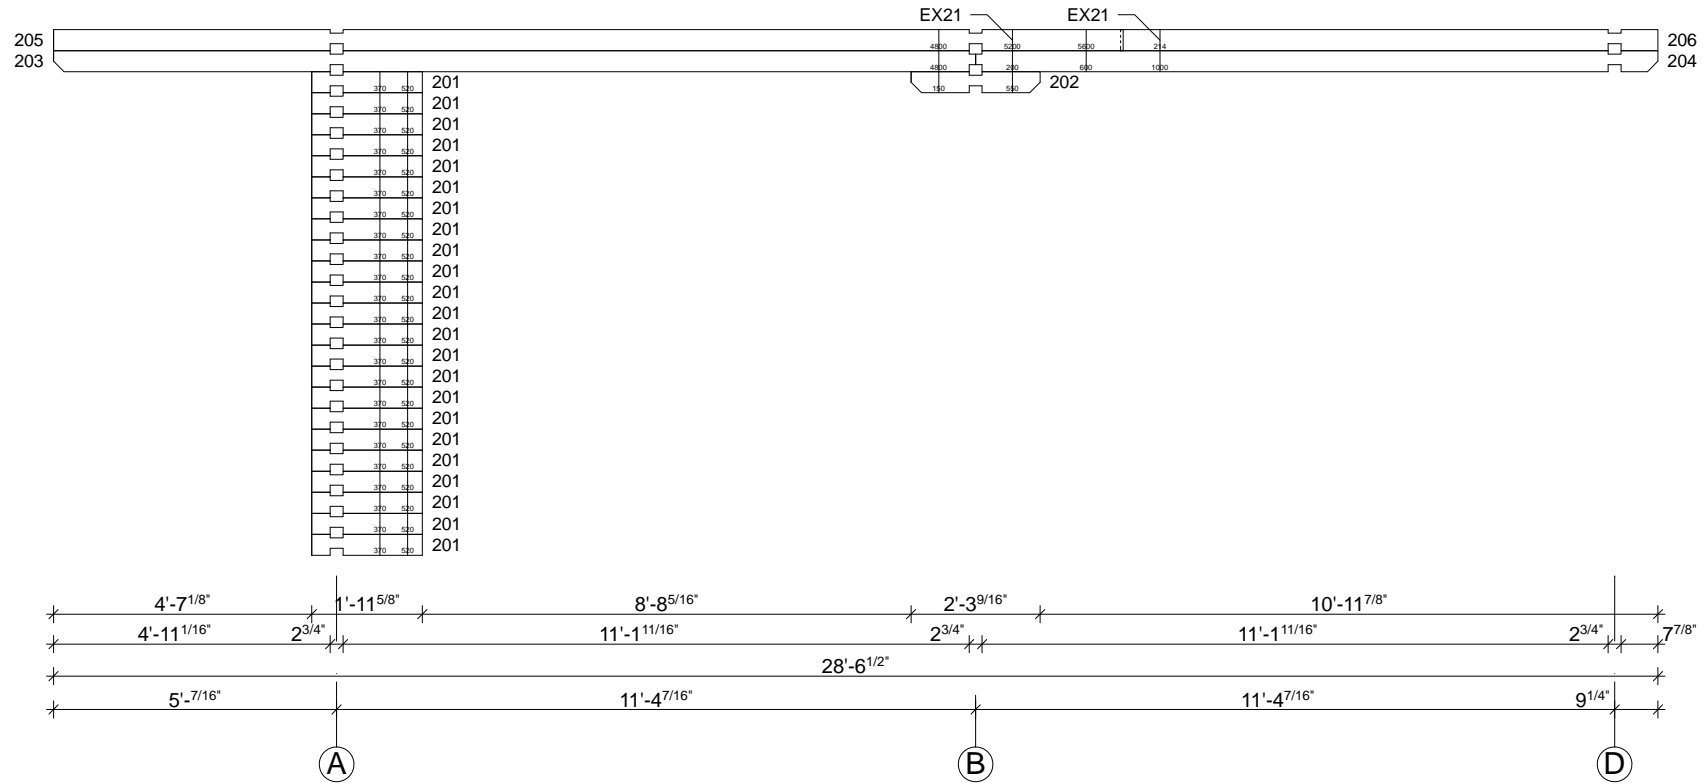

Techn. Data: Custom model Palma

Log length (W x D): 720 x 720 cm

Wall size(outside): 700 x 700 cm · Log thickness: 70 mm

Note: All dimensions are approximate !

Custom model Palma 70 mm / 720 x 720 cm - Specification

LT -1

LT -2

LT -3

Mounting boxes

Custom model Palma 70 mm / 720 x 720 cm - Ground plan

Custom model Palma 70 mm / 720 x 720 cm - A

Custom model Palma 70 mm / 720 x 720 cm - B

Custom model Palma 70 mm / 720 x 720 cm - C; 5

Custom model Palma 70 mm / 720 x 720 cm - D

Custom model Palma 70 mm / 720 x 720 cm - 1

Custom model Palma 70 mm / 720 x 720 cm - 2

Custom model Palma 70 mm / 720 x 720 cm - 3

Custom model Palma 70 mm / 720 x 720 cm - 4