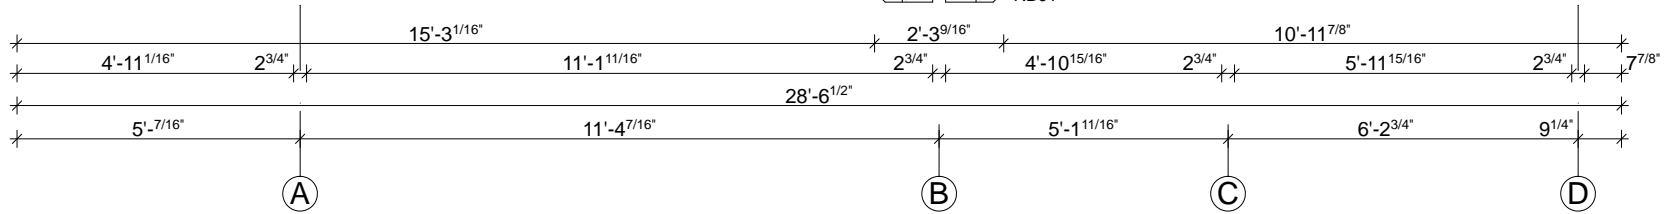

Techn. Data: Custom model Palma

Log length (W x D): 720 x 720 cm

Wall size(outside): 700 x 700 cm · Log thickness: 70 mm

Note: All dimensions are approximate !

Custom model Palma 70 mm / 720 x 720 cm - Specification

Custom model Palma 70 mm / 720 x 720 cm - 6

A-A

Custom model Palma 70 mm / 720 x 720 cm - RB

LT -1

LT -2

LT -3

Mounting boxes