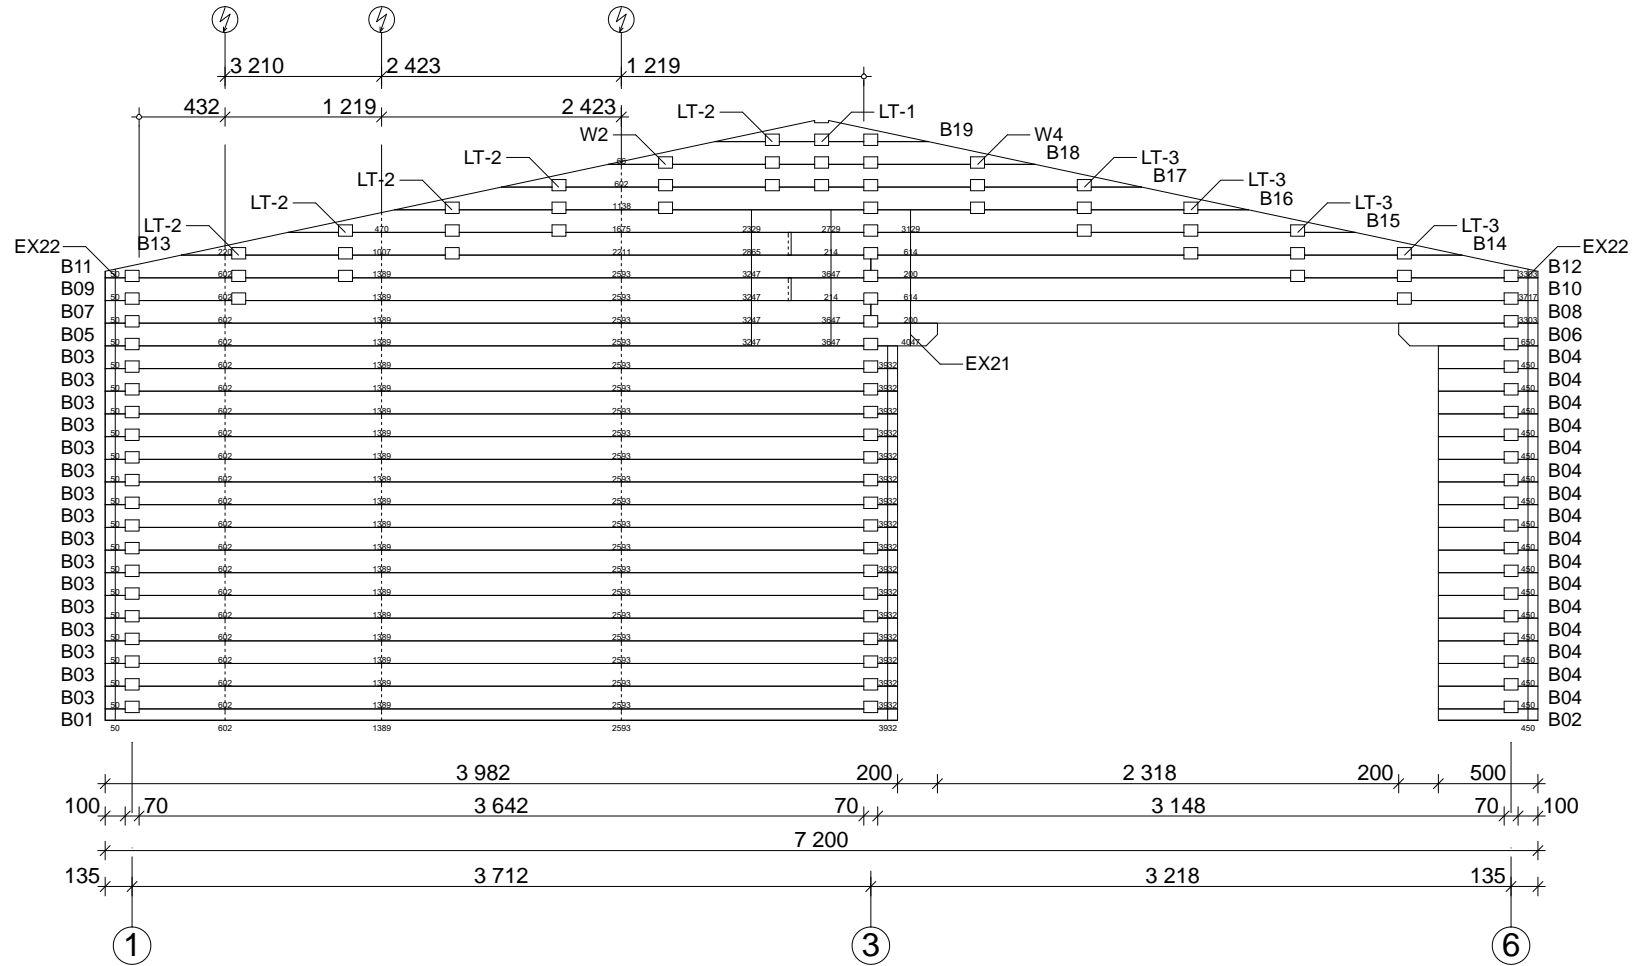

Custom model Palma 70 mm / 720 x 720 cm - B