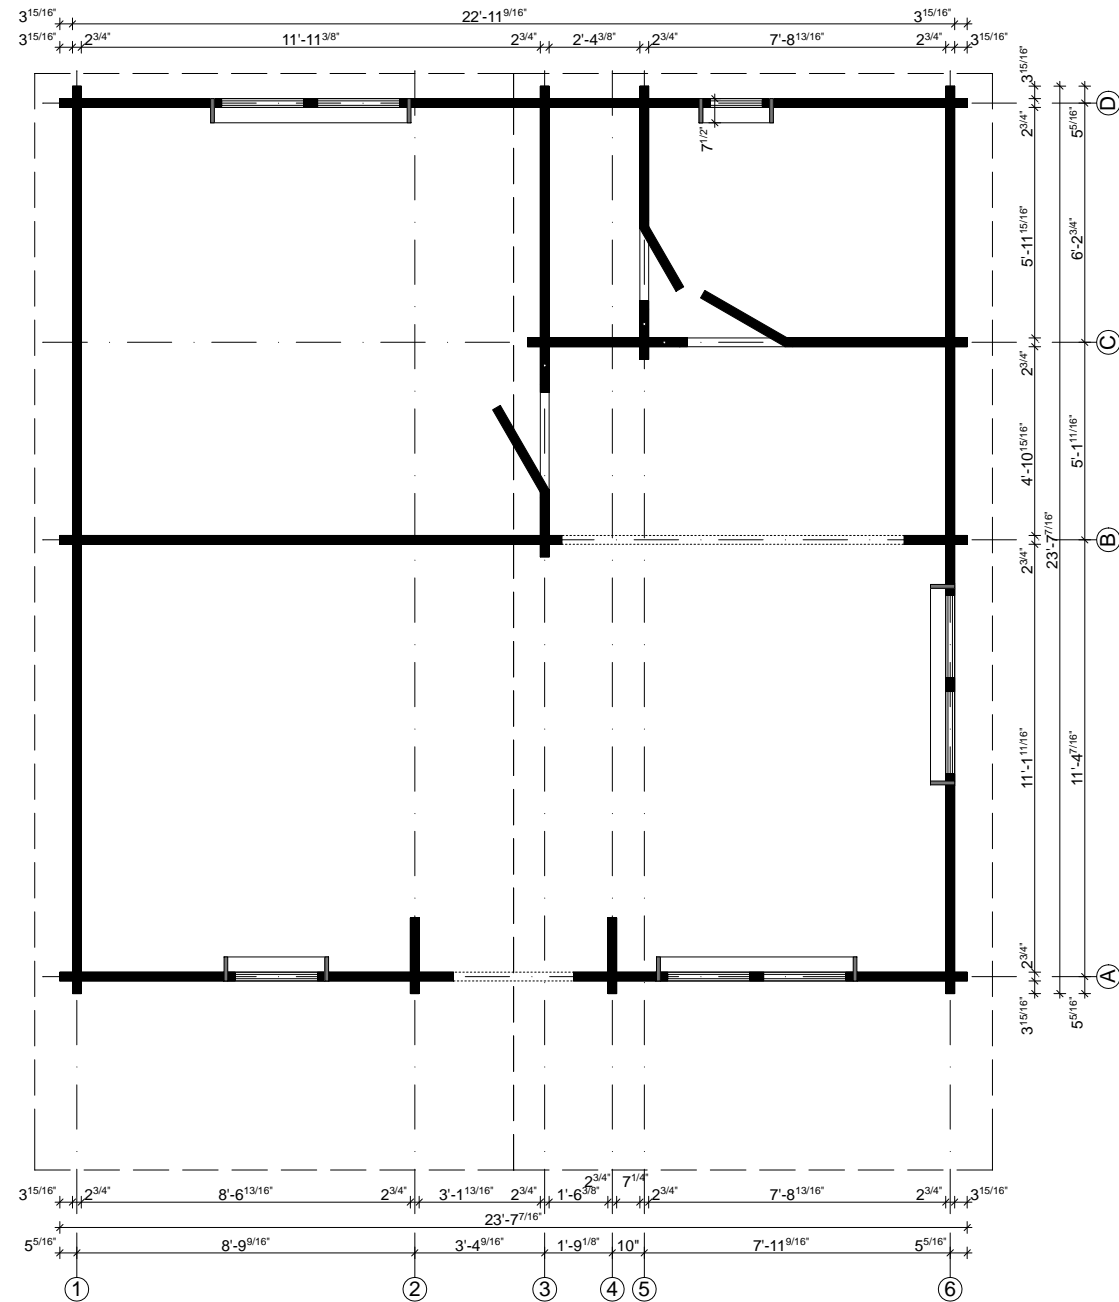

Techn. Data: Custom model Palma

Log length (W x D): 720 x 720 cm

Wall size(outside): 700 x 700 cm · Log thickness: 70 mm

Note: All dimensions are approximate !

Custom model Palma 70 mm / 720 x 720 cm - Specification

Custom model Palma 70 mm / 720 x 720 cm - 2

Custom model Palma 70 mm / 720 x 720 cm - 3

Custom model Palma 70 mm / 720 x 720 cm - 4

Custom model Palma 70 mm / 720 x 720 cm - 6

A-A

Custom model Palma 70 mm / 720 x 720 cm - RB

LT -1

LT -2

LT -3

Mounting boxes

Custom model Palma 70 mm / 720 x 720 cm - Ground plan

Custom model Palma 70 mm / 720 x 720 cm - A

Custom model Palma 70 mm / 720 x 720 cm - B

Custom model Palma 70 mm / 720 x 720 cm - C; 5

Custom model Palma 70 mm / 720 x 720 cm - D

Custom model Palma 70 mm / 720 x 720 cm - 1

Custom model Palma 70 mm / 720 x 720 cm - 2

Custom model Palma 70 mm / 720 x 720 cm - 3

Custom model Palma 70 mm / 720 x 720 cm - 4