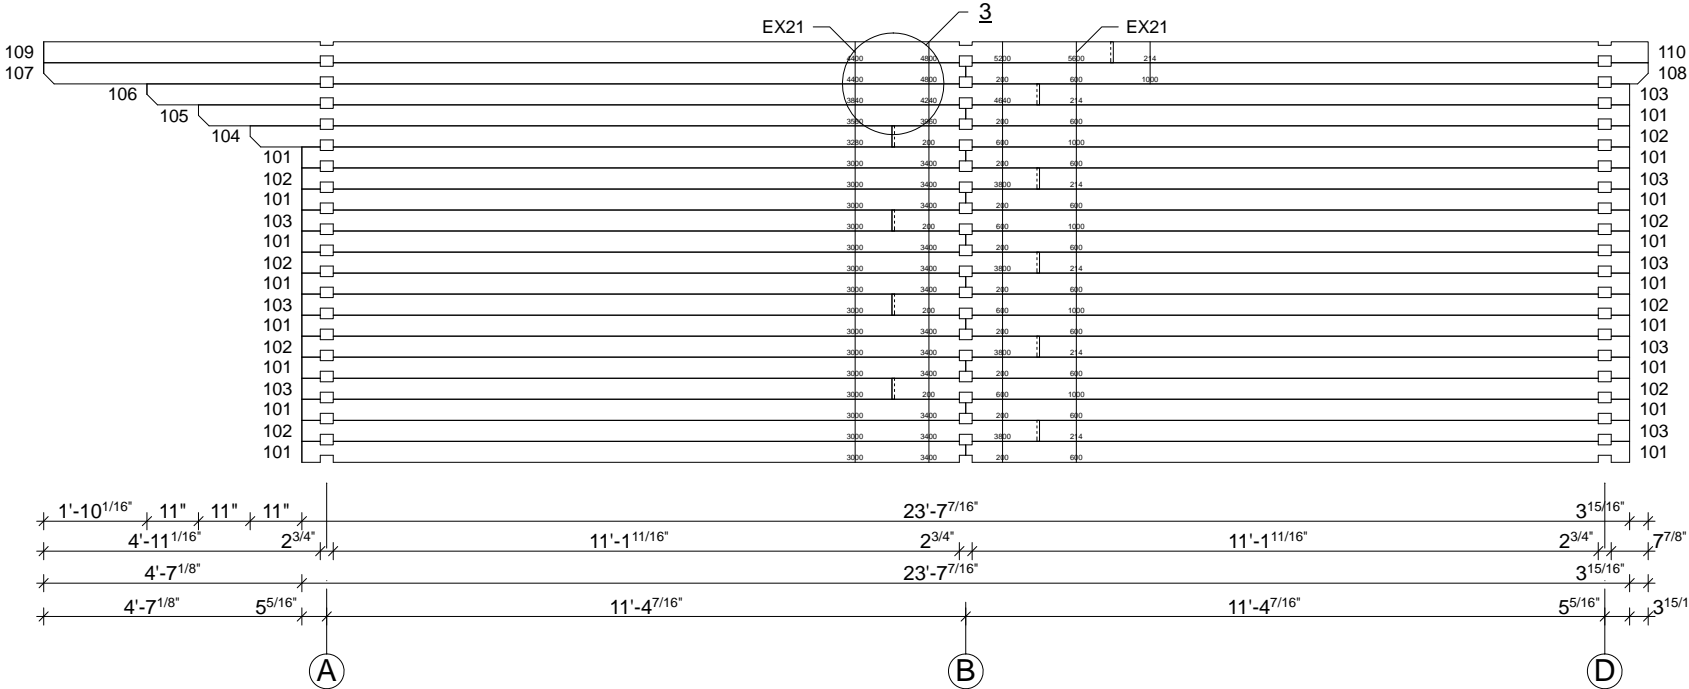

Techn. Data: Custom model Palma

Log length (W x D): 720 x 720 cm

Wall size(outside): 700 x 700 cm · Log thickness: 70 mm

Note: All dimensions are approximate !

Custom model Palma 70 mm / 720 x 720 cm - Specification

LT -1

LT -2

LT -3

Mounting boxes

Custom model Palma 70 mm / 720 x 720 cm - Ground plan

Custom model Palma 70 mm / 720 x 720 cm - A

Custom model Palma 70 mm / 720 x 720 cm - B

Custom model Palma 70 mm / 720 x 720 cm - C; 5

Custom model Palma 70 mm / 720 x 720 cm - D

Custom model Palma 70 mm / 720 x 720 cm - 1

Custom model Palma 70 mm / 720 x 720 cm - 2

Custom model Palma 70 mm / 720 x 720 cm - 3

Custom model Palma 70 mm / 720 x 720 cm - 4