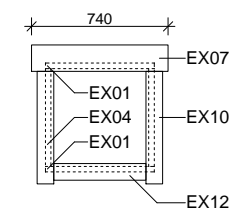

LT -1

LT -2

LT -3

Mounting boxes

Custom model Palma 70 mm / 720 x 720 cm - Ground plan

Custom model Palma 70 mm / 720 x 720 cm - A

Custom model Palma 70 mm / 720 x 720 cm - B

Custom model Palma 70 mm / 720 x 720 cm - C; 5