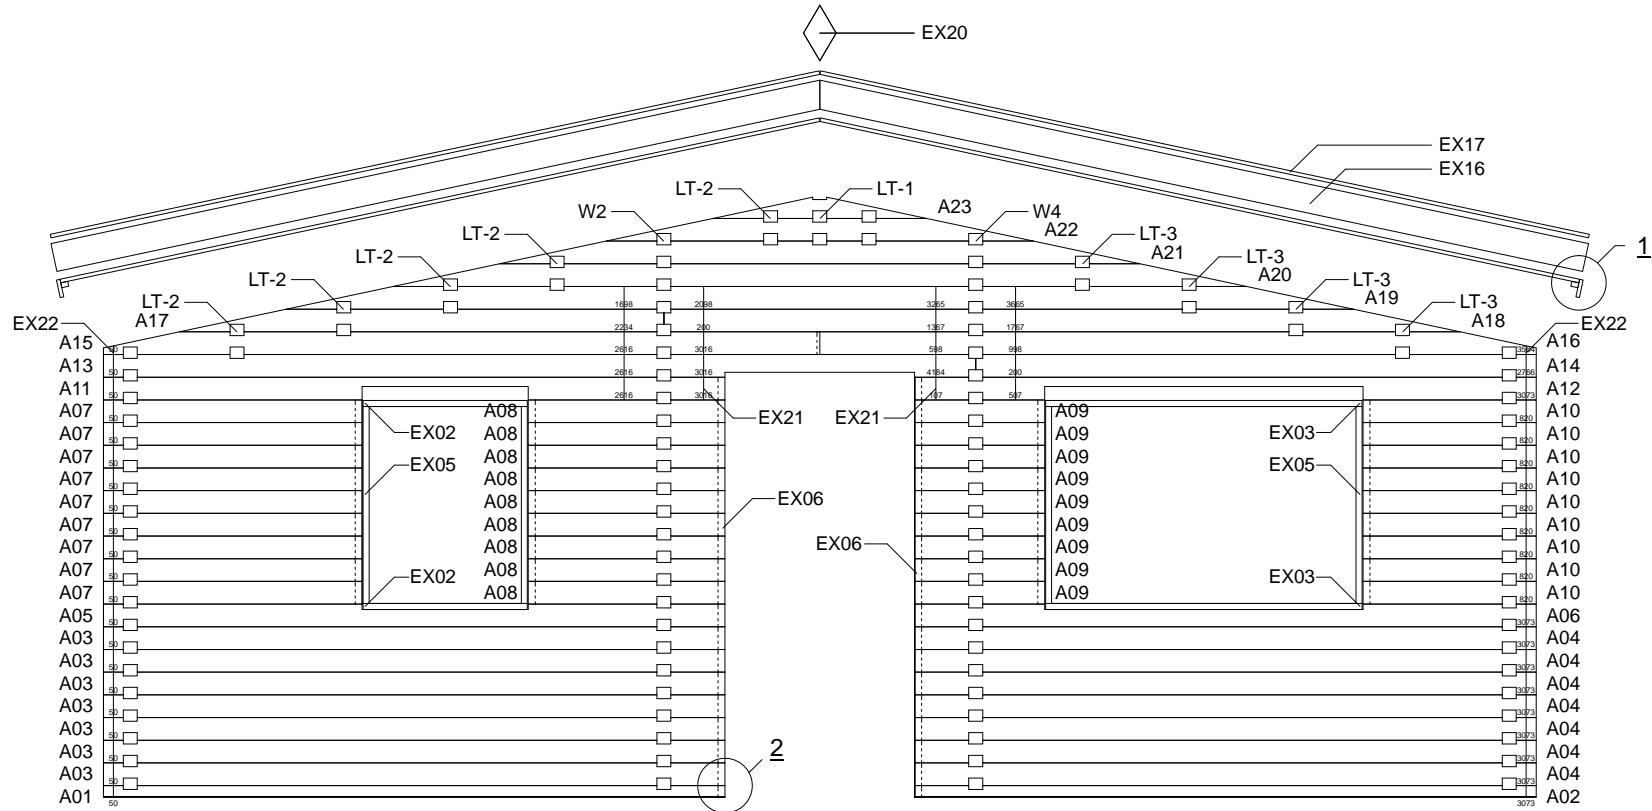

Custom model Palma 70 mm / 720 x 720 cm - A