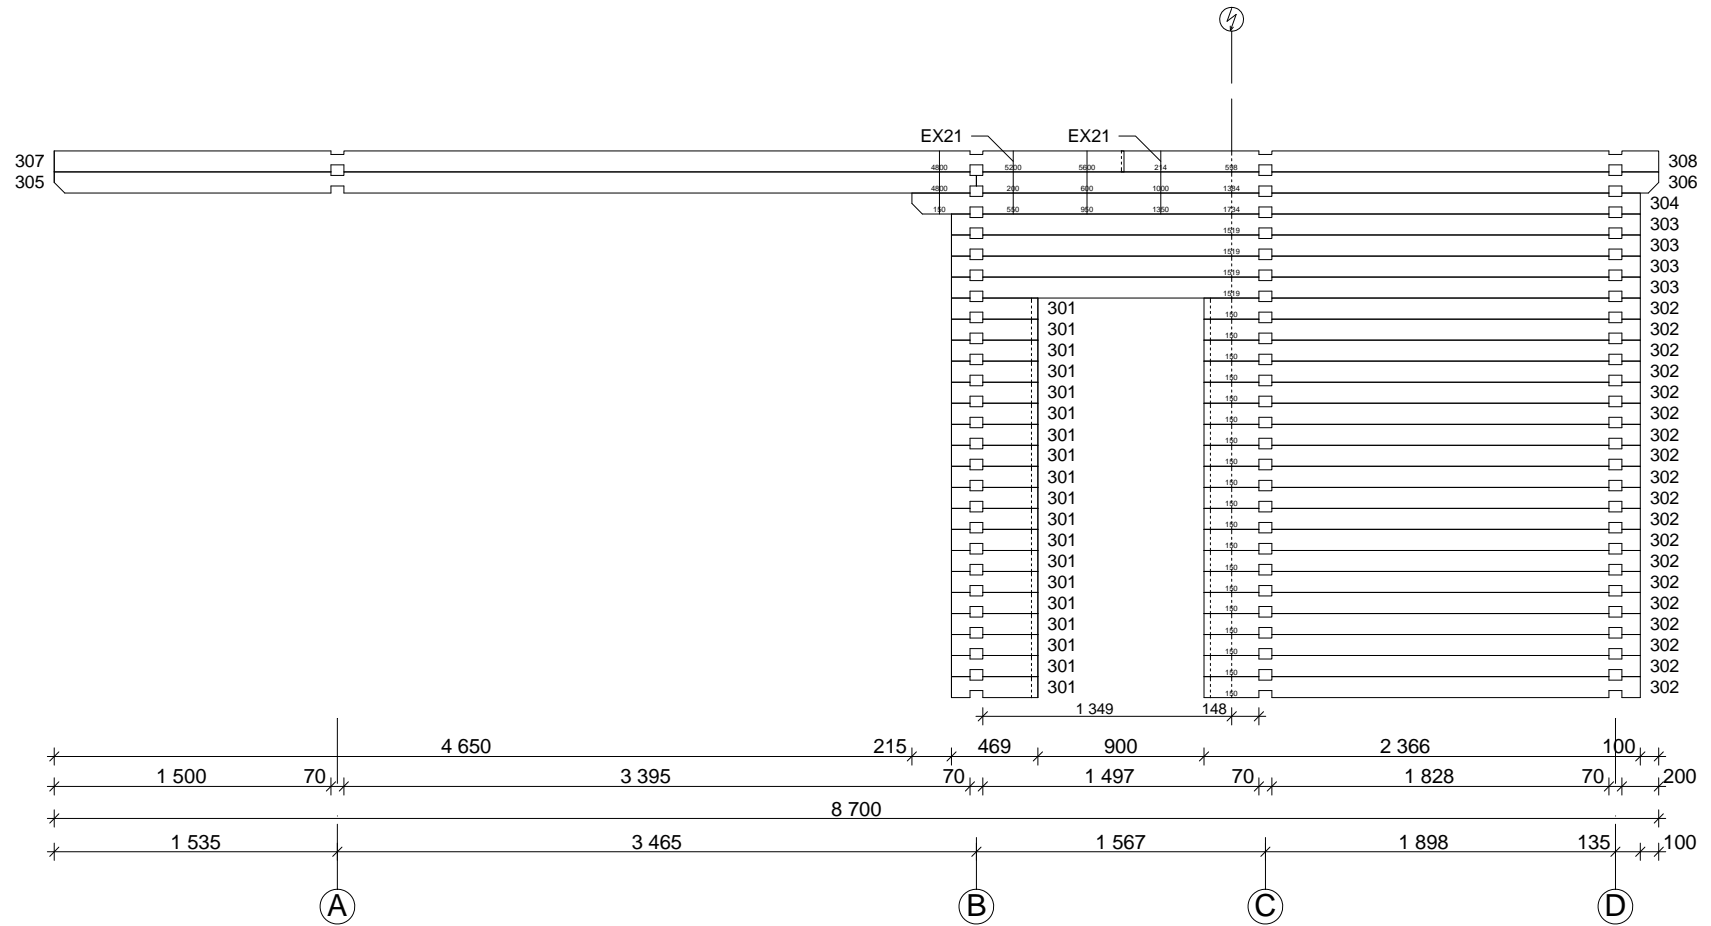

Custom model Palma 70 mm / 720 x 720 cm - 3