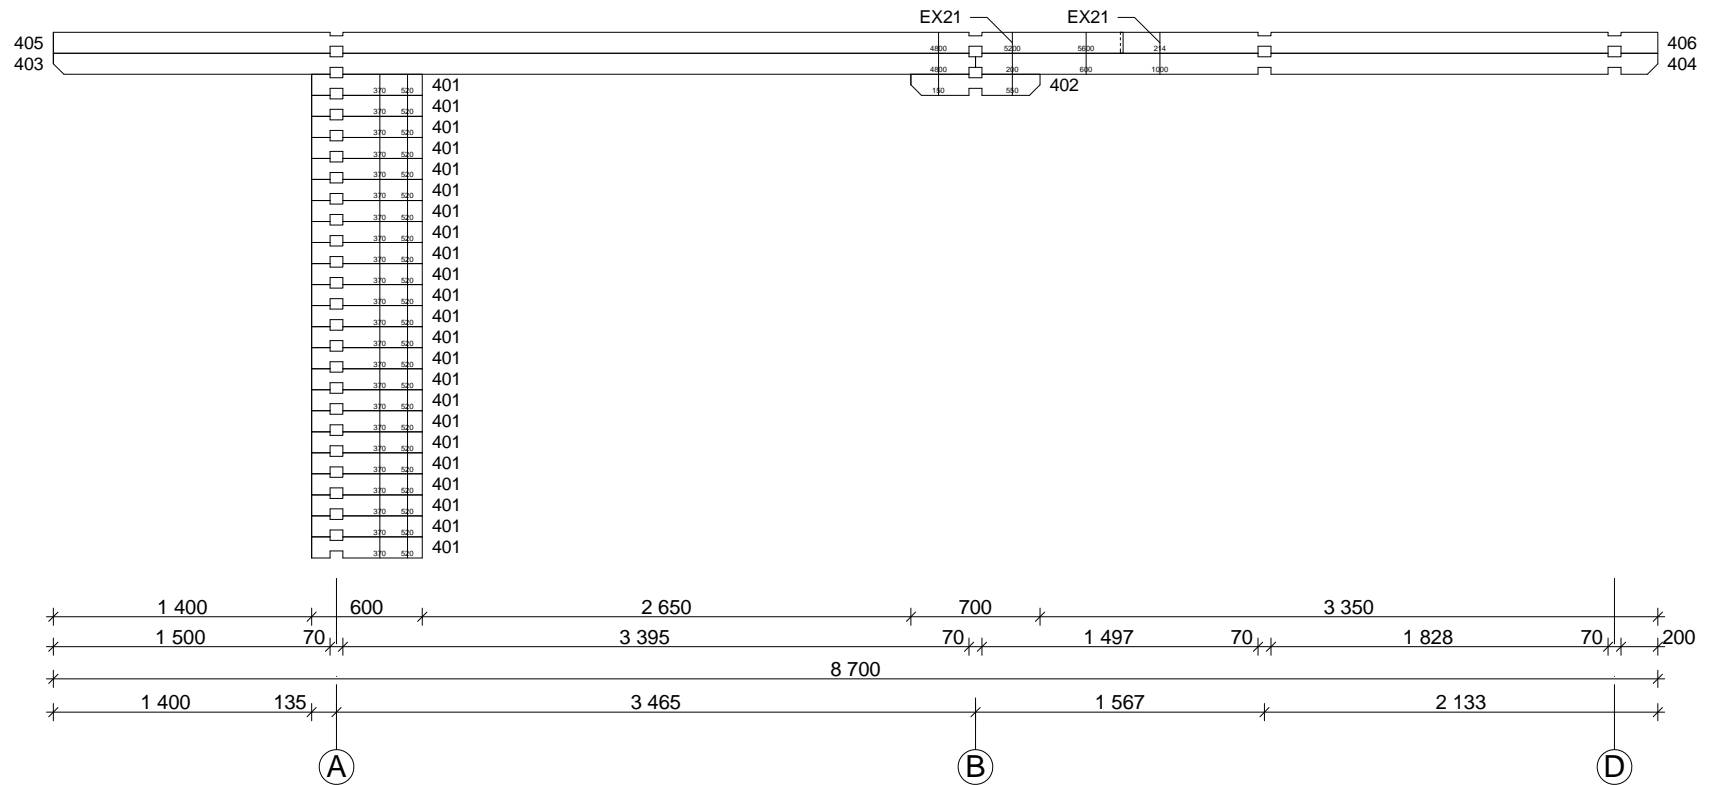

Custom model Palma 70 mm / 720 x 720 cm - 4