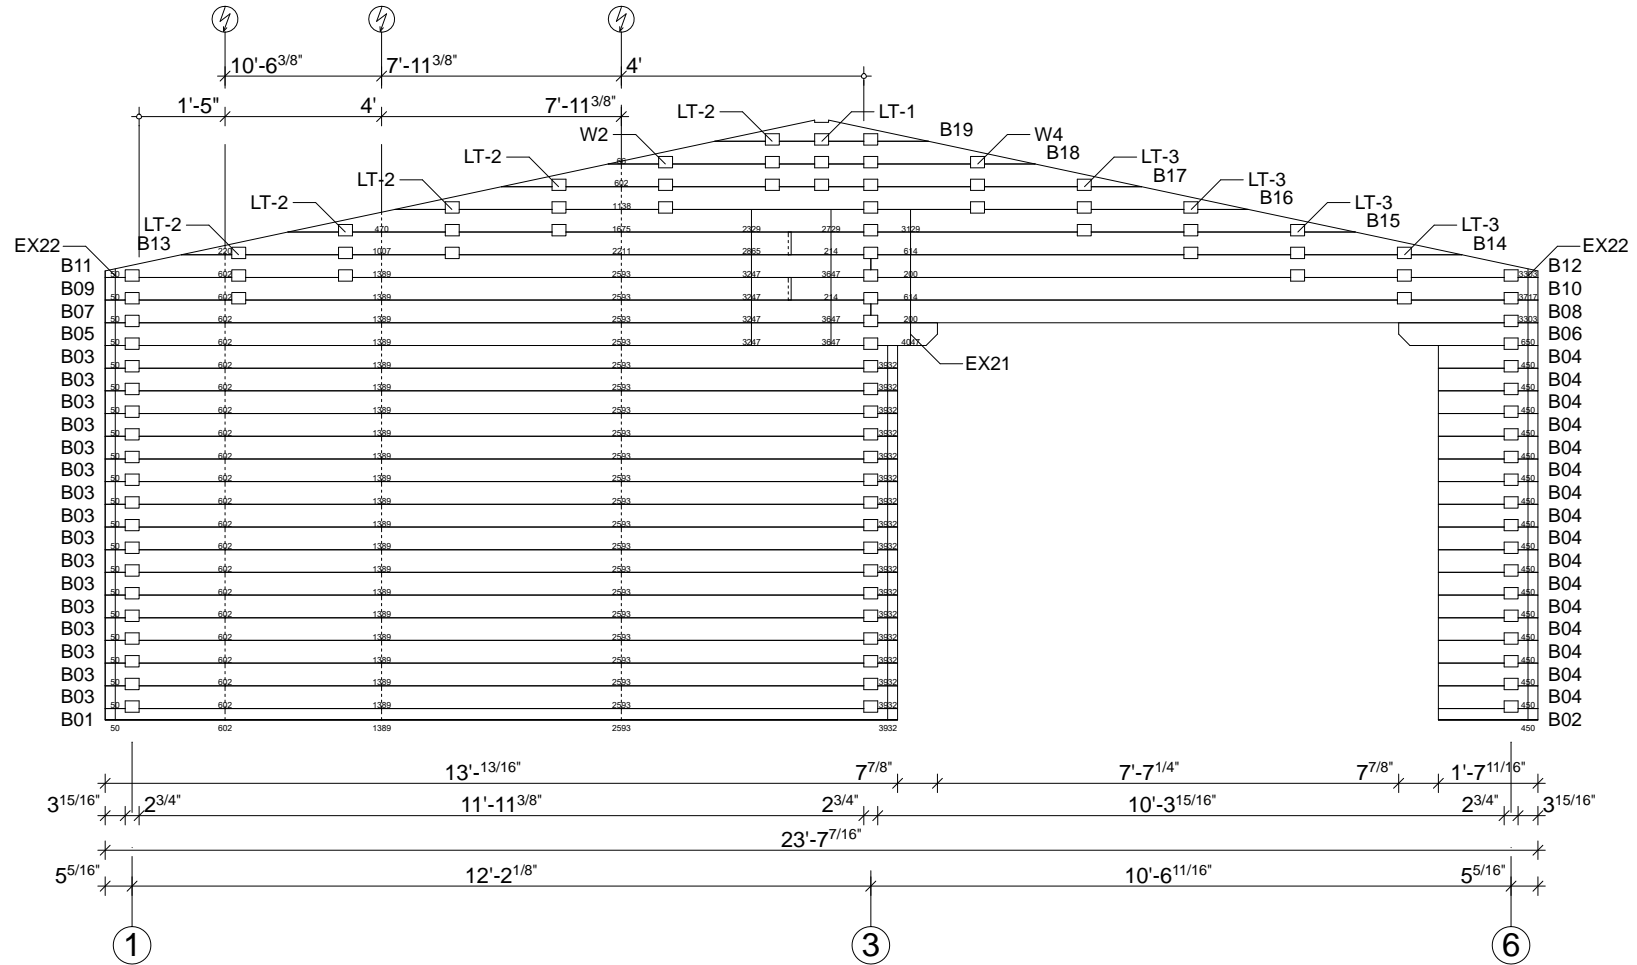

Techn. Data: Custom model Palma

Log length (W x D): 720 x 720 cm

Wall size(outside): 700 x 700 cm · Log thickness: 70 mm

Note: All dimensions are approximate !

Custom model Palma 70 mm / 720 x 720 cm - Specification

LT -1

LT -2

LT -3

Mounting boxes

Custom model Palma 70 mm / 720 x 720 cm - Ground plan

Custom model Palma 70 mm / 720 x 720 cm - A

Custom model Palma 70 mm / 720 x 720 cm - B

Custom model Palma 70 mm / 720 x 720 cm - C; 5