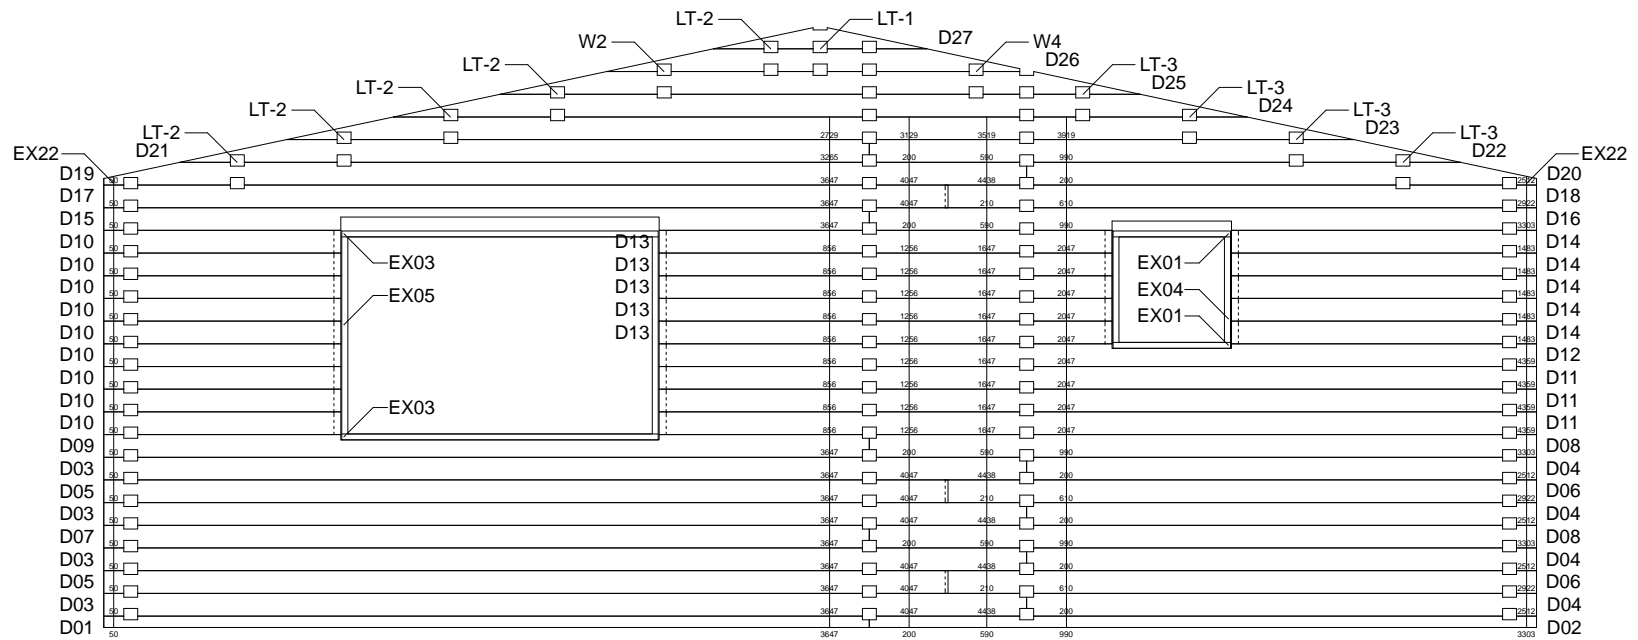

Techn. Data: Custom model Palma

Log length (W x D): 720 x 720 cm

Wall size(outside): 700 x 700 cm · Log thickness: 70 mm

Note: All dimensions are approximate !

Custom model Palma 70 mm / 720 x 720 cm - Specification

Custom model Palma 70 mm / 720 x 720 cm - Ground plan

Custom model Palma 70 mm / 720 x 720 cm - A

Custom model Palma 70 mm / 720 x 720 cm - B

Custom model Palma 70 mm / 720 x 720 cm - C; 5

Custom model Palma 70 mm / 720 x 720 cm - D