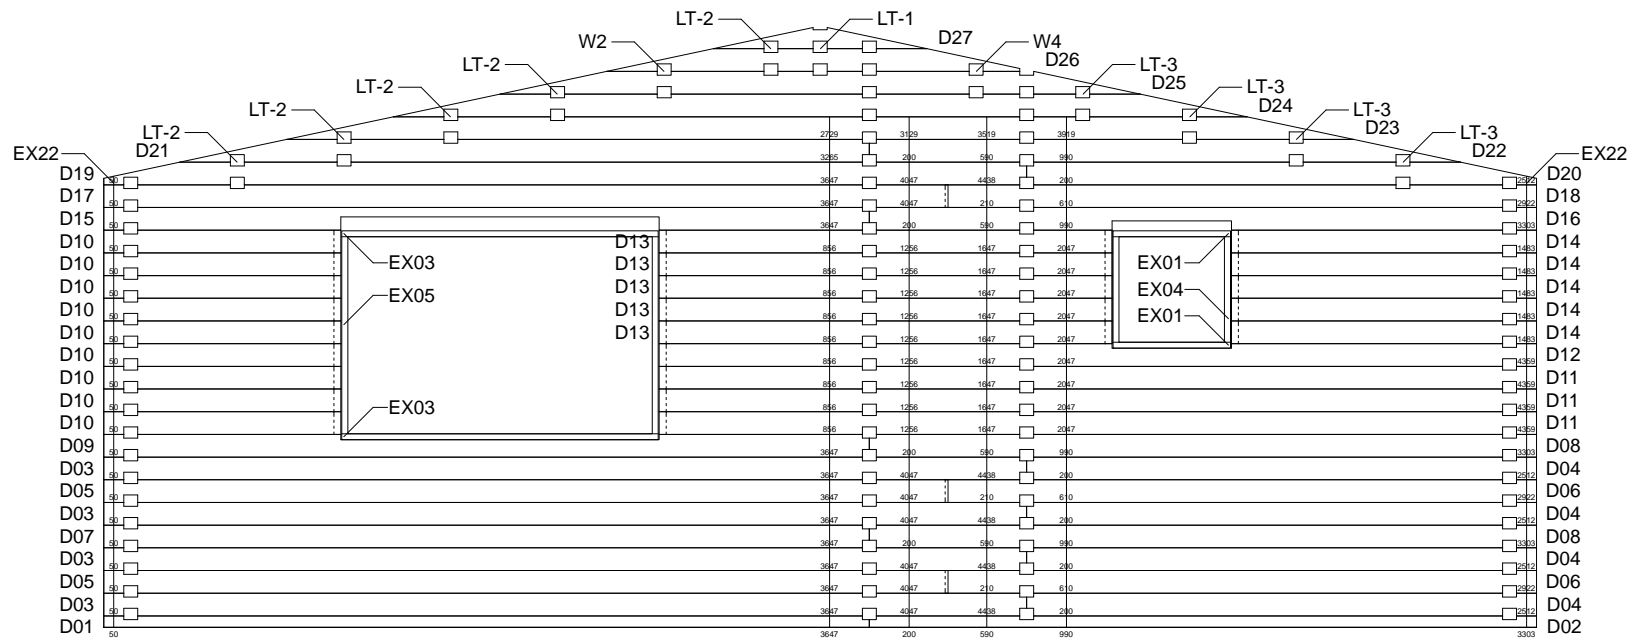

Techn. Data: Custom model Palma

Log length (W x D): 720 x 720 cm

Wall size(outside): 700 x 700 cm · Log thickness: 70 mm

Note: All dimensions are approximate !

Custom model Palma 70 mm / 720 x 720 cm - Specification

LT -1

LT -2

LT -3

Mounting boxes

Custom model Palma 70 mm / 720 x 720 cm - Ground plan

Custom model Palma 70 mm / 720 x 720 cm - A

Custom model Palma 70 mm / 720 x 720 cm - B

Custom model Palma 70 mm / 720 x 720 cm - C; 5

Custom model Palma 70 mm / 720 x 720 cm - D

Custom model Palma 70 mm / 720 x 720 cm - 1

Custom model Palma 70 mm / 720 x 720 cm - 2

Custom model Palma 70 mm / 720 x 720 cm - 3

Custom model Palma 70 mm / 720 x 720 cm - 4