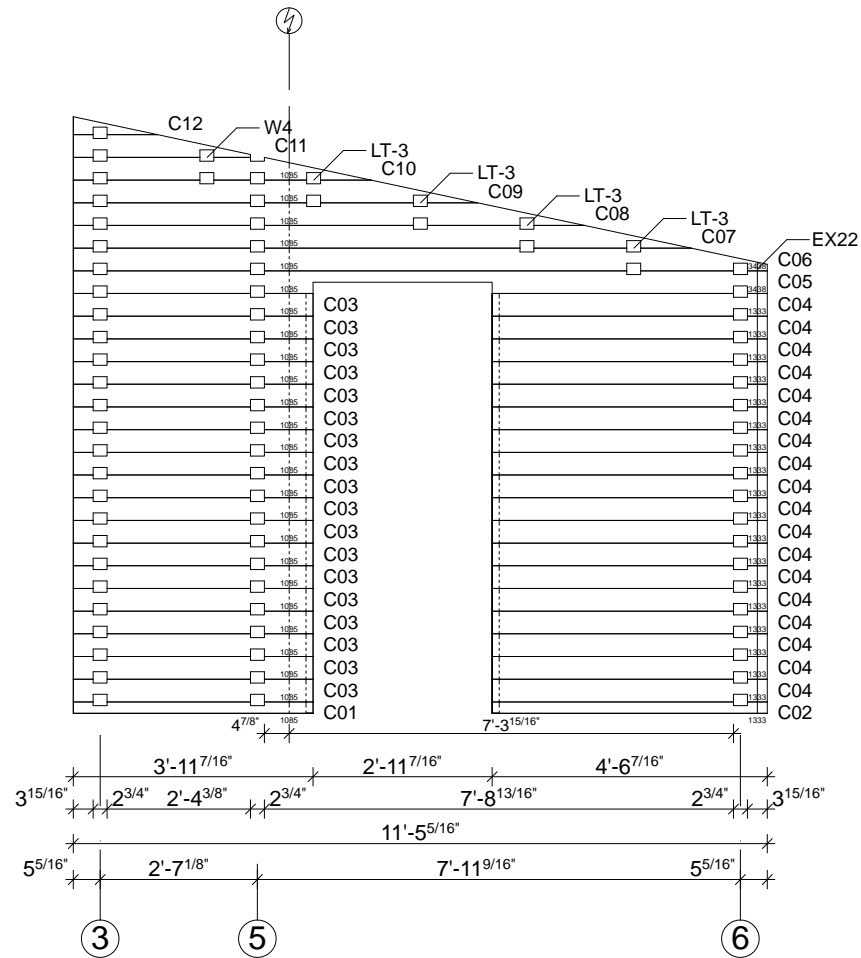

Techn. Data: Custom model Palma

Log length (W x D): 720 x 720 cm

Wall size(outside): 700 x 700 cm · Log thickness: 70 mm

Note: All dimensions are approximate !

Custom model Palma 70 mm / 720 x 720 cm - Specification

Custom model Palma 70 mm / 720 x 720 cm - 2

Custom model Palma 70 mm / 720 x 720 cm - 3

Custom model Palma 70 mm / 720 x 720 cm - 4

Custom model Palma 70 mm / 720 x 720 cm - 6

A-A

Custom model Palma 70 mm / 720 x 720 cm - RB

LT -1

LT -2

LT -3

Mounting boxes

Custom model Palma 70 mm / 720 x 720 cm - Ground plan

Custom model Palma 70 mm / 720 x 720 cm - A

Custom model Palma 70 mm / 720 x 720 cm - B

Custom model Palma 70 mm / 720 x 720 cm - C; 5

Custom model Palma 70 mm / 720 x 720 cm - D

Custom model Palma 70 mm / 720 x 720 cm - 1

Custom model Palma 70 mm / 720 x 720 cm - 2

Custom model Palma 70 mm / 720 x 720 cm - 3

Custom model Palma 70 mm / 720 x 720 cm - 4