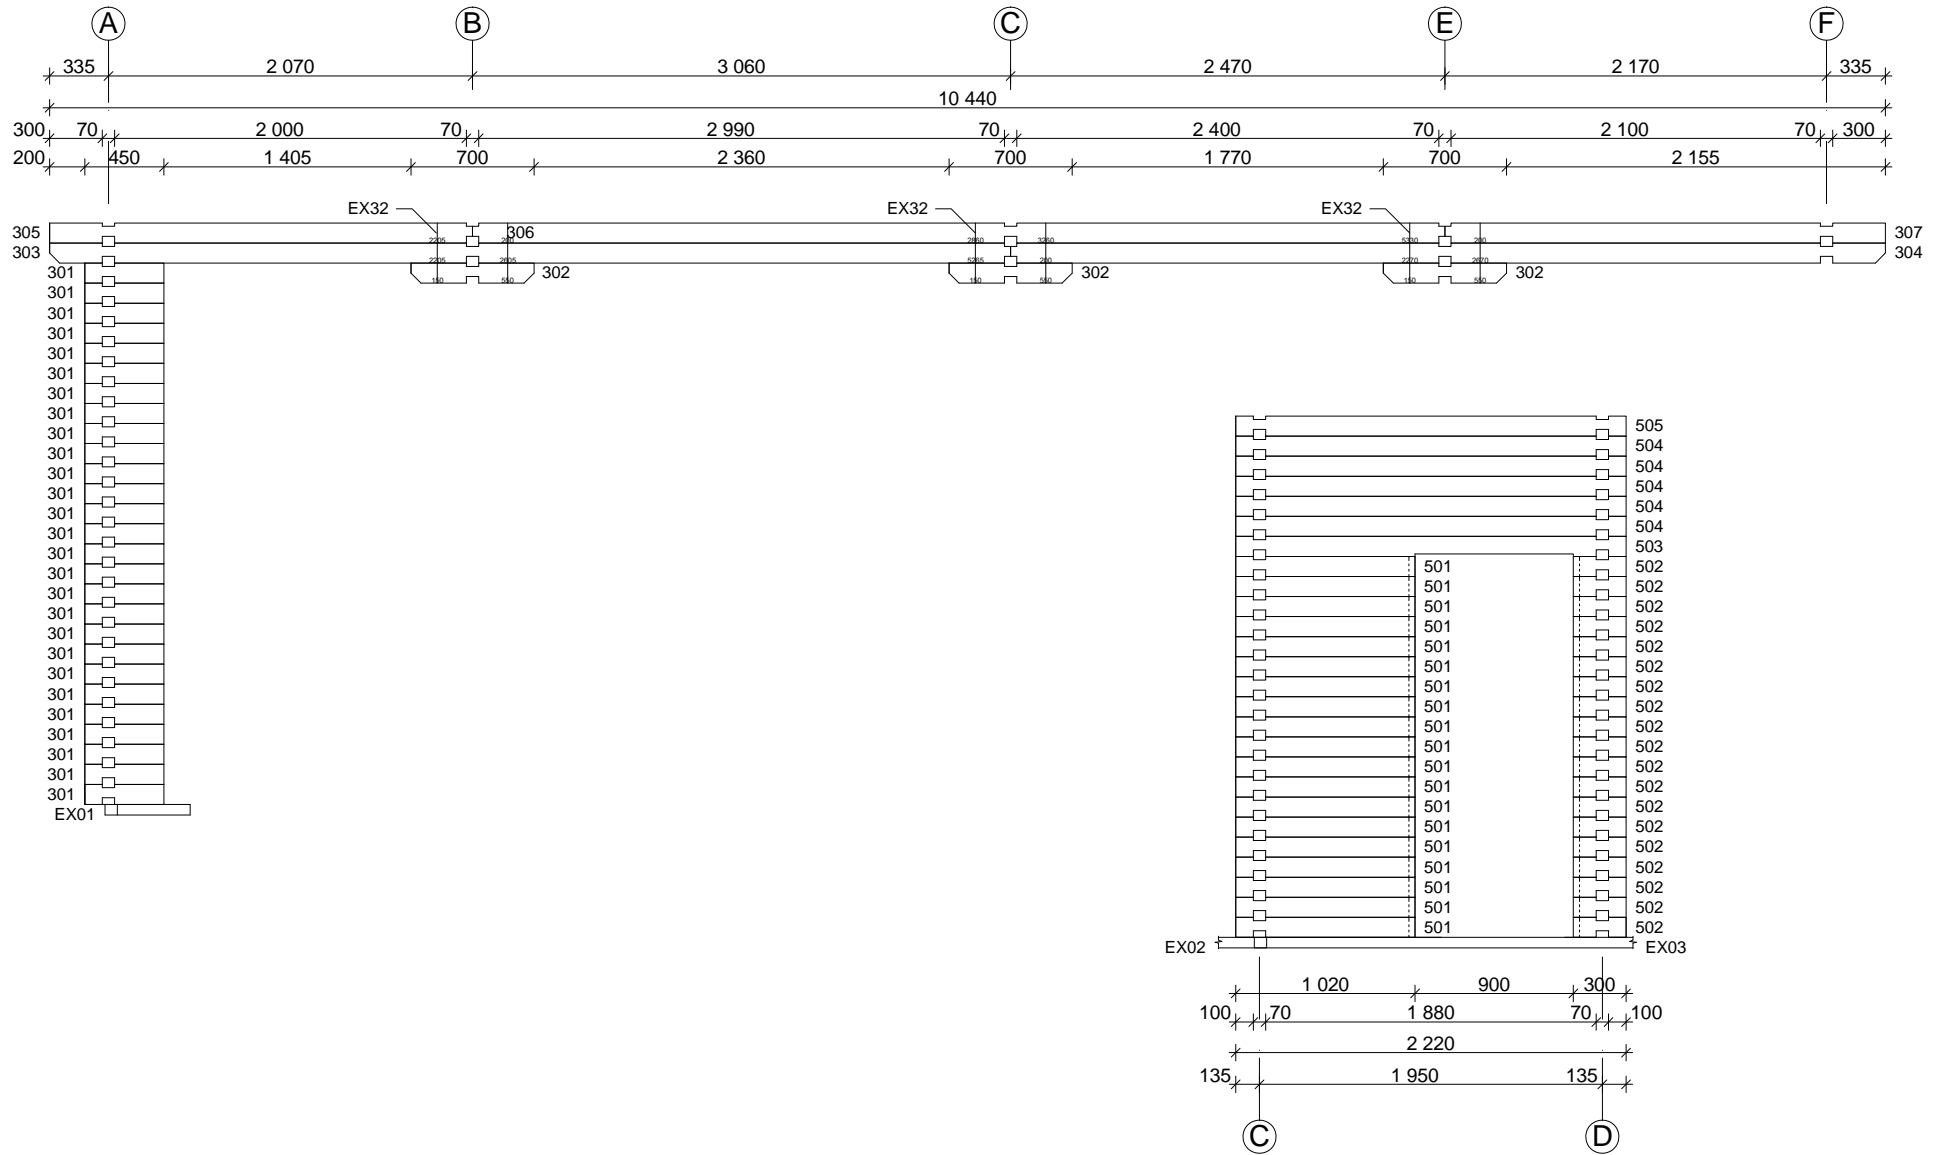

Techn. Data: Riopas

Log length (W x D): 887 x 1004 cm

Wall size(outside): 867 x 984 cm · Log thickness: 70 mm

Note: All dimensions are approximate !

Riopas 70 mm / 887 x 1004 cm - Specification

Nr.		 mm	 mm	 x
EX01	Foundation beams	70 x 60	4320	8
EX02			2975	19
EX03			4555	20
EX04			2000	6
EX05			3288	8
EX06			514/414	2/4
EX07	Terrace board	21 x 95	2070	31
EX08			1988	86
EX09			2000	48
EX10	Floor board		3175	53
EX11			3225	53
EX12			4410/4482	8/9+1
EX13			1988	18
EX14	Roof board		4790	190+2
EX15	Facia board		4840	4
EX16	Gable edge board		4840	4
EX17	Eave edging		5220	4
EX18	Eave edging slat		3480	6
EX19	Diamond			2
EX20	Baseboard		ca. 61,5 m	
EX21	Handrail 	40 x 143	1610	1
EX22			1720	1
EX23			540	2
EX24			2790	1
EX25			1620	2
EX26			2665	2
EX27	U-Profile 	3 x 18 x 70	750	6(3+3)
EX28	Threaded Rod	∅ 10	2430	10
EX29	Nut, washer			20
EX30	Screws 4,0 x 40, 4,5 x 70, 5,0 x 100			1 Bag
EX31	Nails 2,2 x 50; 2,5 x 70			1 Bag
EX32	Dowel	∅ 16	150	350
EX33	Roofing felt		--	--
EX34	Hitblock	70x114	300-400	

Riopas 70 mm / 887 x 1004 cm - RB

Nr.		 mm	 mm	 x
RB01			700	21
RB02			5465	7
RB03			4975	4
RB04			4975	3
RB05			2405	1
RB06			5530	1
RB07			2505	1
RB08			5465	1
RB09			4975	1
RB10			2405	6(3+3)
RB11			5530	3(3+0)
RB12			2505	3(3+0)
RB13			5010	3(0+3)
RB14			3025	3(0+3)

Riopas 70 mm / 887 x 1004 cm - Ground plan

Riipas 70 mm / 887 x 1004 cm - Floor plan

Riopas 70 mm / 887 x 1004 cm - A

Riopas 70 mm / 887 x 1004 cm - D, E

Riopas 70 mm / 887 x 1004 cm - F

Riopas 70 mm / 887 x 1004 cm - 1

Riopas 70 mm / 887 x 1004 cm - 2

Riopas 70 mm / 887 x 1004 cm - 3; 5

Riopas 58 mm / 887 x 1004 cm - Wall 4

Riopas 58 mm / 887 x 1004 cm - Roof beams