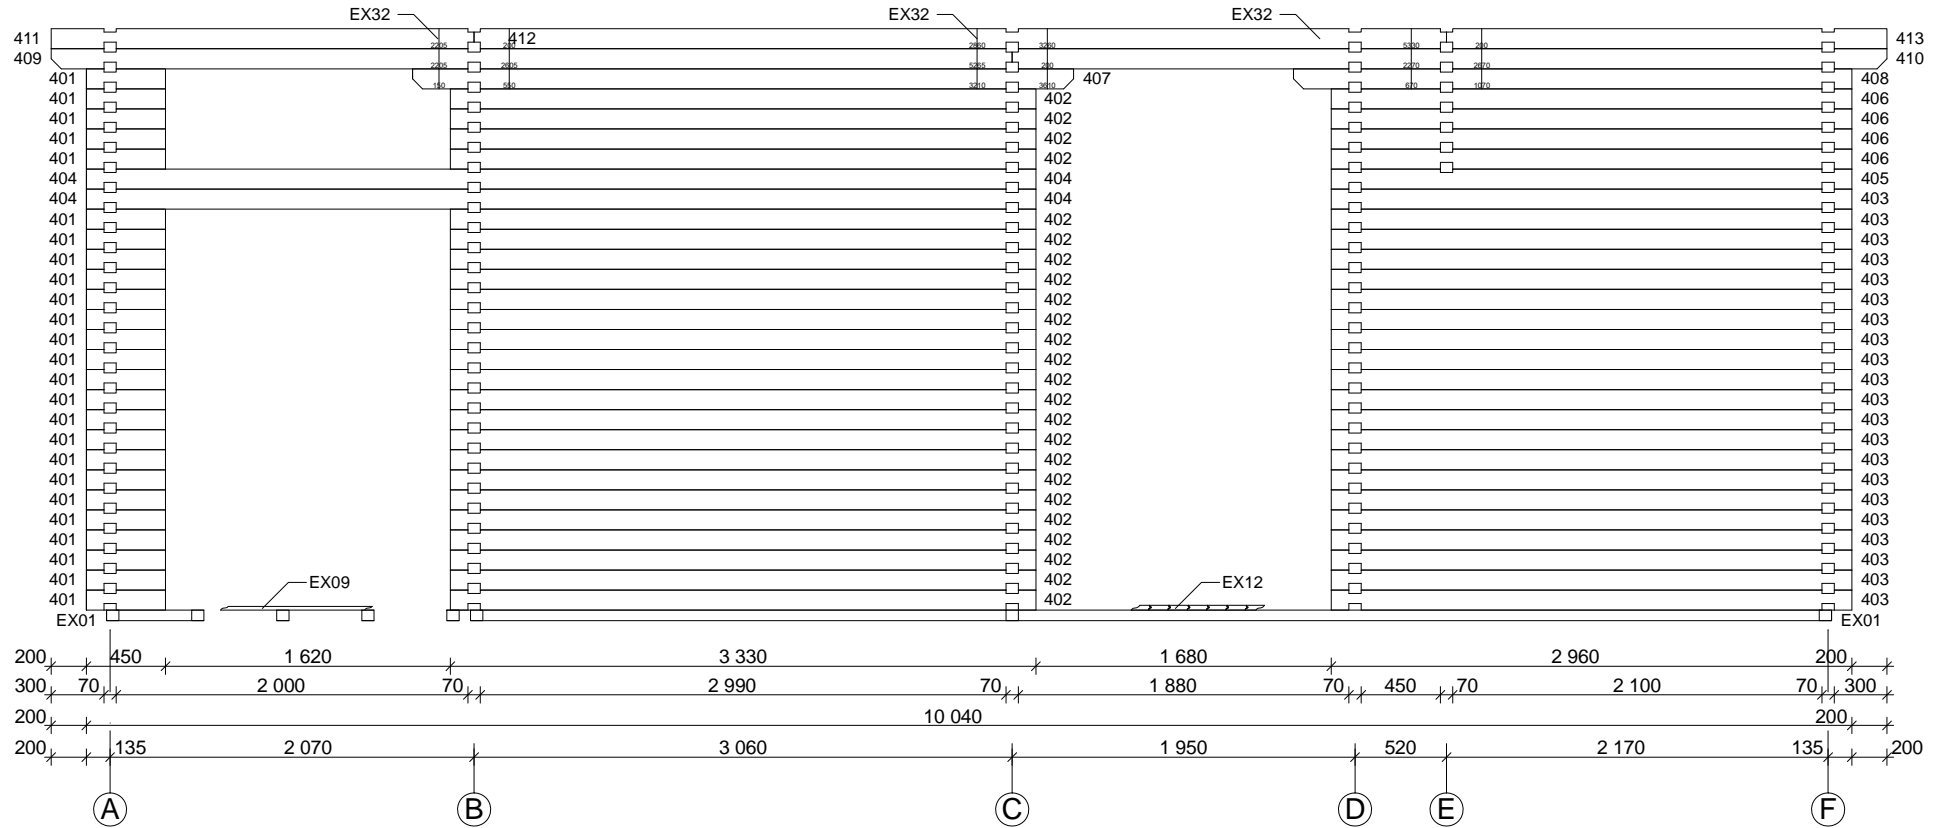

Techn. Data: Riopas

Log length (W x D): 887 x 1004 cm

Wall size(outside): 867 x 984 cm · Log thickness: 70 mm

Note: All dimensions are approximate !

Riopas 70 mm / 887 x 1004 cm - Specification

Nr.		 mm	 mm	 x
EX01	Foundation beams	70 x 60	4320	8
EX02			2975	19
EX03			4555	20
EX04			2000	6
EX05			3288	8
EX06			514/414	2/4
EX07	Terrace board	21 x 95	2070	31
EX08			1988	86
EX09			2000	48
EX10	Floor board		3175	53
EX11			3225	53
EX12			4410/4482	8/9+1
EX13			1988	18
EX14	Roof board		4790	190+2
EX15	Facia board		4840	4
EX16	Gable edge board		4840	4
EX17	Eave edging		5220	4
EX18	Eave edging slat		3480	6
EX19	Diamond			2
EX20	Baseboard		ca. 61,5 m	
EX21	Handrail 	40 x 143	1610	1
EX22			1720	1
EX23			540	2
EX24			2790	1
EX25			1620	2
EX26			2665	2
EX27	U-Profile 	3 x 18 x 70	750	6(3+3)
EX28	Threaded Rod	∅ 10	2430	10
EX29	Nut, washer			20
EX30	Screws 4,0 x 40, 4,5 x 70, 5,0 x 100			1 Bag
EX31	Nails 2,2 x 50; 2,5 x 70			1 Bag
EX32	Dowel	∅ 16	150	350
EX33	Roofing felt		--	--
EX34	Hitblock	70x114	300-400	

Riopas 70 mm / 887 x 1004 cm - RB

Nr.		 mm	 mm	 x
RB01			700	21
RB02			5465	7
RB03			4975	4
RB04			4975	3
RB05			2405	1
RB06			5530	1
RB07			2505	1
RB08			5465	1
RB09			4975	1
RB10			2405	6(3+3)
RB11			5530	3(3+0)
RB12			2505	3(3+0)
RB13			5010	3(0+3)
RB14			3025	3(0+3)

Riopas 70 mm / 887 x 1004 cm - Ground plan

Riipas 70 mm / 887 x 1004 cm - Floor plan

Riopas 70 mm / 887 x 1004 cm - A

Riopas 70 mm / 887 x 1004 cm - D, E

Riopas 70 mm / 887 x 1004 cm - F

Riopas 70 mm / 887 x 1004 cm - 1

Riopas 70 mm / 887 x 1004 cm - 2

Riopas 70 mm / 887 x 1004 cm - 3; 5

Riopas 58 mm / 887 x 1004 cm - Wall 4

Riopas 58 mm / 887 x 1004 cm - Roof beams