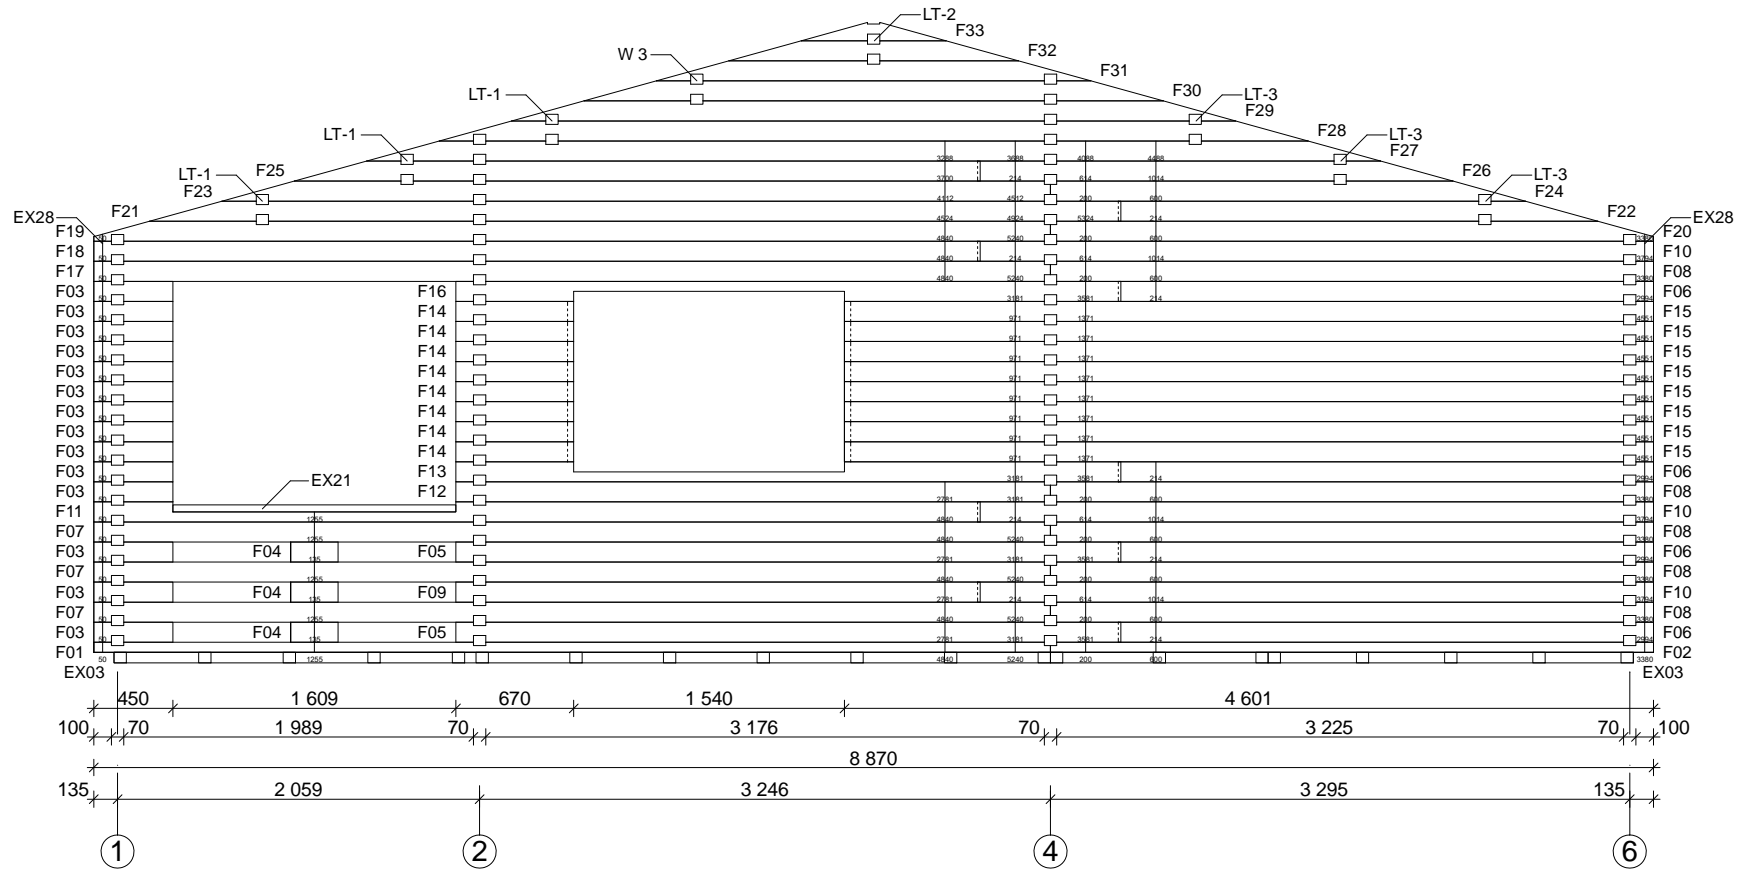

Techn. Data: Riopas

Log length (W x D): 887 x 1004 cm

Wall size(outside): 867 x 984 cm · Log thickness: 70 mm

Note: All dimensions are approximate !

Riopas 70 mm / 887 x 1004 cm - Specification

Nr.		 mm	 mm	 x
EX01	Foundation beams	70 x 60	4320	8
EX02			2975	19
EX03			4555	20
EX04			2000	6
EX05			3288	8
EX06			514/414	2/4
EX07	Terrace board	21 x 95	2070	31
EX08			1988	86
EX09			2000	48
EX10	Floor board		3175	53
EX11			3225	53
EX12			4410/4482	8/9+1
EX13			1988	18
EX14	Roof board		4790	190+2
EX15	Facia board		4840	4
EX16	Gable edge board		4840	4
EX17	Eave edging		5220	4
EX18	Eave edging slat		3480	6
EX19	Diamond			2
EX20	Baseboard		ca. 61,5 m	
EX21	Handrail 	40 x 143	1610	1
EX22			1720	1
EX23			540	2
EX24			2790	1
EX25			1620	2
EX26			2665	2
EX27	U-Profile 	3 x 18 x 70	750	6(3+3)
EX28	Threaded Rod	∅ 10	2430	10
EX29	Nut, washer			20
EX30	Screws 4,0 x 40, 4,5 x 70, 5,0 x 100			1 Bag
EX31	Nails 2,2 x 50; 2,5 x 70			1 Bag
EX32	Dowel	∅ 16	150	350
EX33	Roofing felt		--	--
EX34	Hitblock	70x114	300-400	

Riopas 70 mm / 887 x 1004 cm - RB

Nr.		 mm	 mm	 x
RB01			700	21
RB02			5465	7
RB03			4975	4
RB04			4975	3
RB05			2405	1
RB06			5530	1
RB07			2505	1
RB08			5465	1
RB09			4975	1
RB10			2405	6(3+3)
RB11			5530	3(3+0)
RB12			2505	3(3+0)
RB13			5010	3(0+3)
RB14			3025	3(0+3)

Riopas 70 mm / 887 x 1004 cm - Ground plan

Riipas 70 mm / 887 x 1004 cm - Floor plan

Riopas 70 mm / 887 x 1004 cm - A

Riopas 70 mm / 887 x 1004 cm - D, E

Riopas 70 mm / 887 x 1004 cm - F

Riopas 70 mm / 887 x 1004 cm - 1

Riopas 70 mm / 887 x 1004 cm - 2

Riopas 70 mm / 887 x 1004 cm - 3; 5

Riopas 58 mm / 887 x 1004 cm - Wall 4

Riopas 58 mm / 887 x 1004 cm - Roof beams