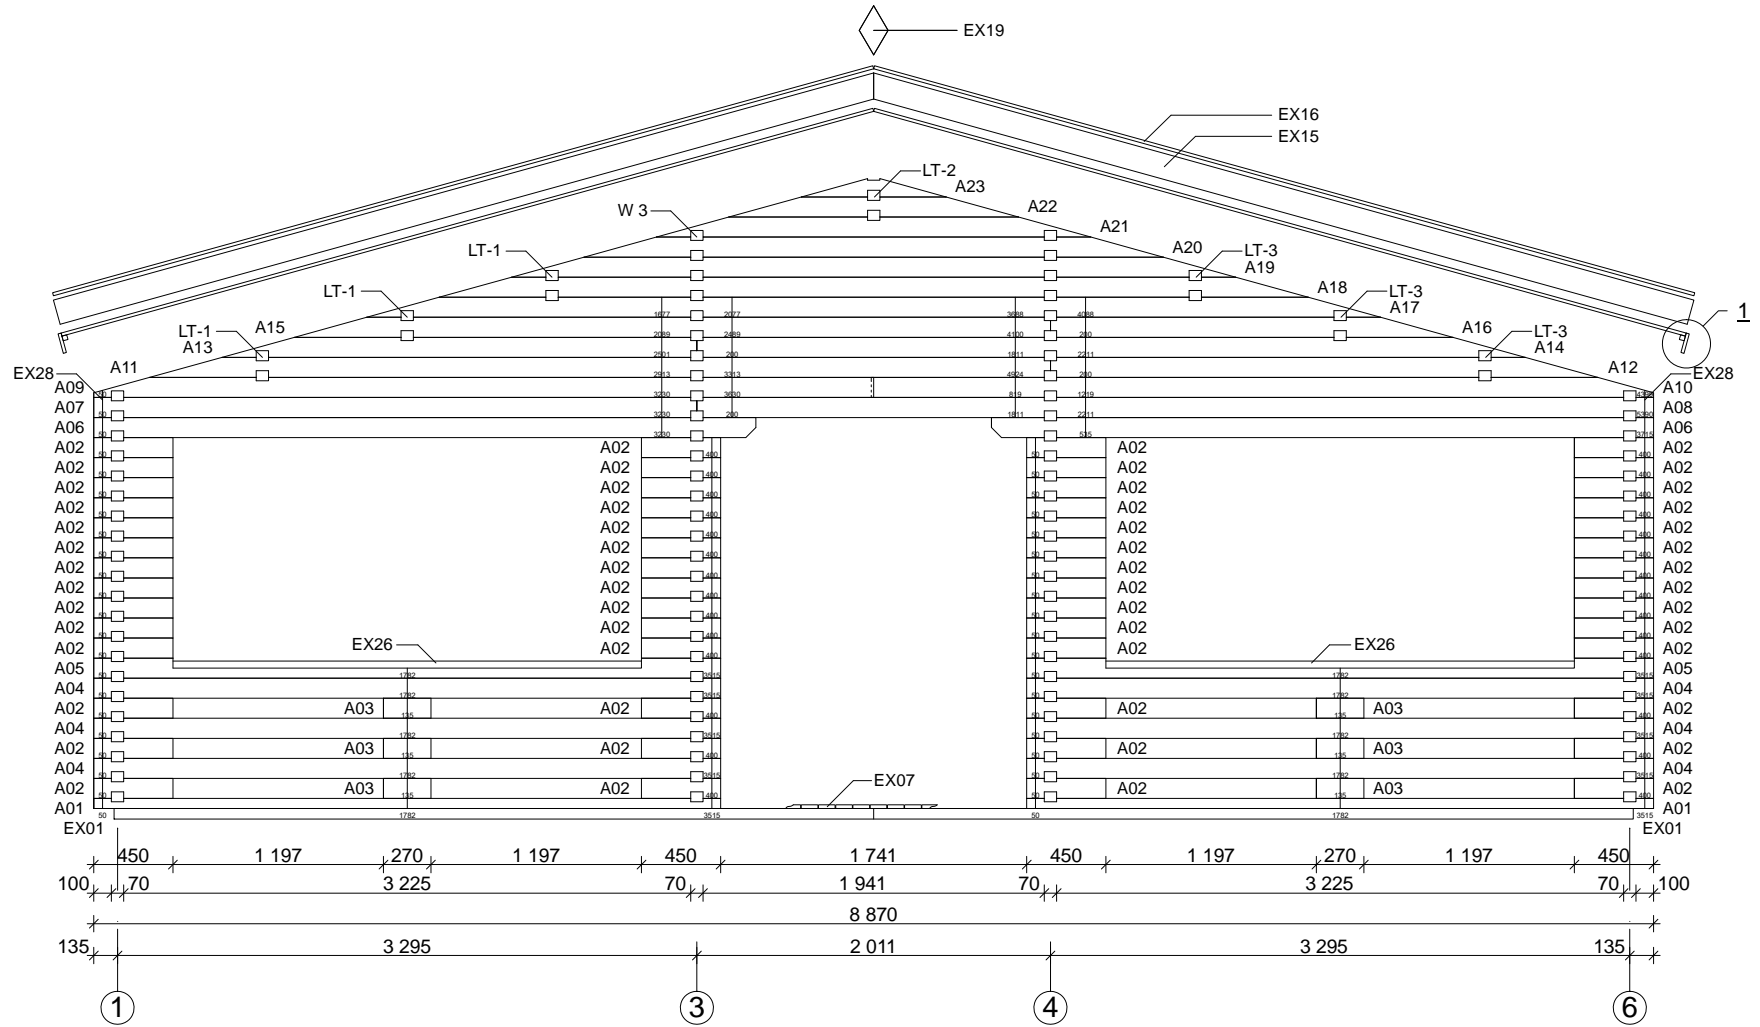

Techn. Data: Riopas

Log length (W x D): 887 x 1004 cm

Wall size(outside): 867 x 984 cm · Log thickness: 70 mm

Note: All dimensions are approximate !

Riopas 70 mm / 887 x 1004 cm - Specification

Nr.		 mm	 mm	 x
EX01	Foundation beams	70 x 60	4320	8
EX02			2975	19
EX03			4555	20
EX04			2000	6
EX05			3288	8
EX06			514/414	2/4
EX07	Terrace board	21 x 95	2070	31
EX08			1988	86
EX09			2000	48
EX10	Floor board		3175	53
EX11			3225	53
EX12			4410/4482	8/9+1
EX13			1988	18
EX14	Roof board		4790	190+2
EX15	Facia board		4840	4
EX16	Gable edge board		4840	4
EX17	Eave edging		5220	4
EX18	Eave edging slat		3480	6
EX19	Diamond			2
EX20	Baseboard		ca. 61,5 m	
EX21	Handrail 	40 x 143	1610	1
EX22			1720	1
EX23			540	2
EX24			2790	1
EX25			1620	2
EX26			2665	2
EX27	U-Profile 	3 x 18 x 70	750	6(3+3)
EX28	Threaded Rod	∅ 10	2430	10
EX29	Nut, washer			20
EX30	Screws 4,0 x 40, 4,5 x 70, 5,0 x 100			1 Bag
EX31	Nails 2,2 x 50; 2,5 x 70			1 Bag
EX32	Dowel	∅ 16	150	350
EX33	Roofing felt		--	--
EX34	Hitblock	70x114	300-400	

Riopas 70 mm / 887 x 1004 cm - RB

Nr.		 mm	 mm	 x
RB01			700	21
RB02			5465	7
RB03			4975	4
RB04			4975	3
RB05			2405	1
RB06			5530	1
RB07			2505	1
RB08			5465	1
RB09			4975	1
RB10			2405	6(3+3)
RB11			5530	3(3+0)
RB12			2505	3(3+0)
RB13			5010	3(0+3)
RB14			3025	3(0+3)

Riopas 70 mm / 887 x 1004 cm - Ground plan

Riipas 70 mm / 887 x 1004 cm - Floor plan

Riopas 70 mm / 887 x 1004 cm - A

Riopas 70 mm / 887 x 1004 cm - D, E

Riopas 70 mm / 887 x 1004 cm - F

Riopas 70 mm / 887 x 1004 cm - 1

Riopas 70 mm / 887 x 1004 cm - 2

Riopas 70 mm / 887 x 1004 cm - 3; 5

Riopas 58 mm / 887 x 1004 cm - Wall 4

Riopas 58 mm / 887 x 1004 cm - Roof beams