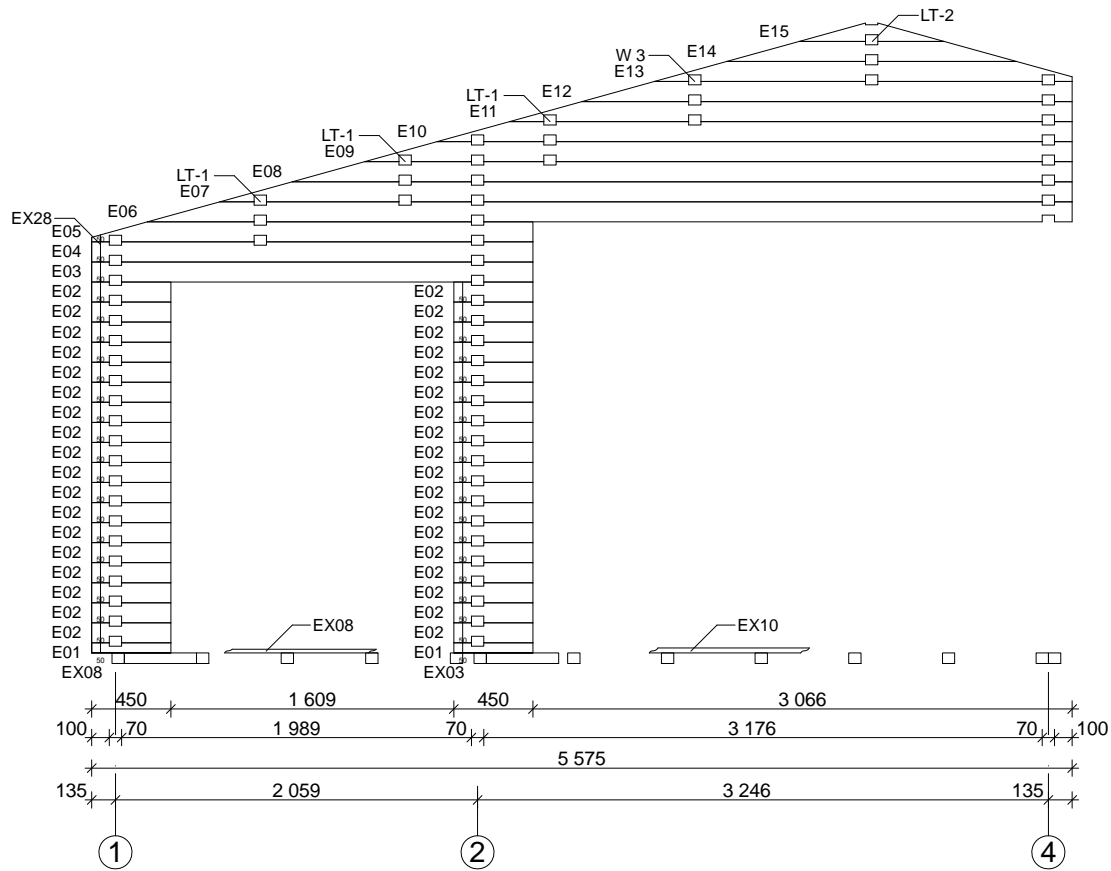

Techn. Data: Riopas

Log length (W x D): 887 x 1004 cm

Wall size(outside): 867 x 984 cm · Log thickness: 70 mm

Note: All dimensions are approximate !

Riopas 70 mm / 887 x 1004 cm - Specification

Nr.		 mm	 mm	 x
EX01	Foundation beams	70 x 60	4320	8
EX02			2975	19
EX03			4555	20
EX04			2000	6
EX05			3288	8
EX06			514/414	2/4
EX07	Terrace board	21 x 95	2070	31
EX08			1988	86
EX09			2000	48
EX10	Floor board		3175	53
EX11			3225	53
EX12			4410/4482	8/9+1
EX13			1988	18
EX14	Roof board		4790	190+2
EX15	Facia board		4840	4
EX16	Gable edge board		4840	4
EX17	Eave edging		5220	4
EX18	Eave edging slat		3480	6
EX19	Diamond			2
EX20	Baseboard		ca. 61,5 m	
EX21	Handrail 	40 x 143	1610	1
EX22			1720	1
EX23			540	2
EX24			2790	1
EX25			1620	2
EX26			2665	2
EX27	U-Profile 	3 x 18 x 70	750	6(3+3)
EX28	Threaded Rod	∅ 10	2430	10
EX29	Nut, washer			20
EX30	Screws 4,0 x 40, 4,5 x 70, 5,0 x 100			1 Bag
EX31	Nails 2,2 x 50; 2,5 x 70			1 Bag
EX32	Dowel	∅ 16	150	350
EX33	Roofing felt		--	--
EX34	Hitblock	70x114	300-400	

Riopas 70 mm / 887 x 1004 cm - RB

Nr.		 mm	 mm	 x
RB01			700	21
RB02			5465	7
RB03			4975	4
RB04			4975	3
RB05			2405	1
RB06			5530	1
RB07			2505	1
RB08			5465	1
RB09			4975	1
RB10			2405	6(3+3)
RB11			5530	3(3+0)
RB12			2505	3(3+0)
RB13			5010	3(0+3)
RB14			3025	3(0+3)

Riopas 70 mm / 887 x 1004 cm - Ground plan

Riipas 70 mm / 887 x 1004 cm - Floor plan

Riopas 70 mm / 887 x 1004 cm - A

Riopas 70 mm / 887 x 1004 cm - D, E

Riopas 70 mm / 887 x 1004 cm - F

Riopas 70 mm / 887 x 1004 cm - 1

Riopas 70 mm / 887 x 1004 cm - 2

Riopas 70 mm / 887 x 1004 cm - 3; 5

Riopas 58 mm / 887 x 1004 cm - Wall 4

Riopas 58 mm / 887 x 1004 cm - Roof beams