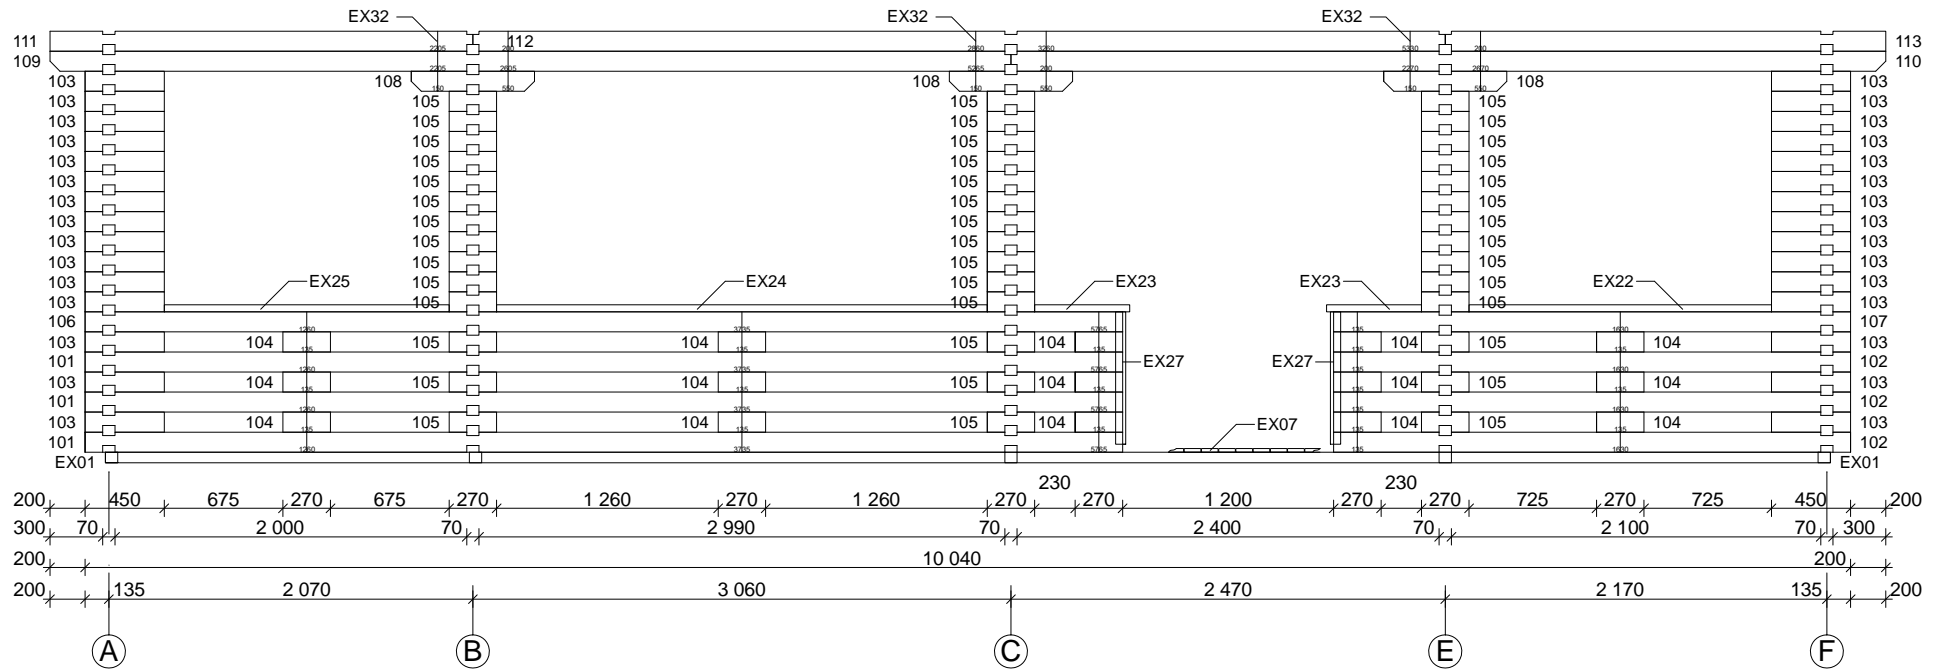

Techn. Data: Riopas

Log length (W x D): 887 x 1004 cm

Wall size(outside): 867 x 984 cm · Log thickness: 70 mm

Note: All dimensions are approximate !

Riopas 70 mm / 887 x 1004 cm - Specification

Nr.		 mm	 mm	 x
EX01	Foundation beams	70 x 60	4320	8
EX02			2975	19
EX03			4555	20
EX04			2000	6
EX05			3288	8
EX06			514/414	2/4
EX07	Terrace board	21 x 95	2070	31
EX08			1988	86
EX09			2000	48
EX10	Floor board		3175	53
EX11			3225	53
EX12			4410/4482	8/9+1
EX13			1988	18
EX14	Roof board		4790	190+2
EX15	Facia board		4840	4
EX16	Gable edge board		4840	4
EX17	Eave edging		5220	4
EX18	Eave edging slat		3480	6
EX19	Diamond			2
EX20	Baseboard		ca. 61,5 m	
EX21	Handrail 	40 x 143	1610	1
EX22			1720	1
EX23			540	2
EX24			2790	1
EX25			1620	2
EX26			2665	2
EX27	U-Profile 	3 x 18 x 70	750	6(3+3)
EX28	Threaded Rod	∅ 10	2430	10
EX29	Nut, washer			20
EX30	Screws 4,0 x 40, 4,5 x 70, 5,0 x 100			1 Bag
EX31	Nails 2,2 x 50; 2,5 x 70			1 Bag
EX32	Dowel	∅ 16	150	350
EX33	Roofing felt		--	--
EX34	Hitblock	70x114	300-400	

Riopas 70 mm / 887 x 1004 cm - RB

Nr.		 mm	 mm	 x
RB01			700	21
RB02			5465	7
RB03			4975	4
RB04			4975	3
RB05			2405	1
RB06			5530	1
RB07			2505	1
RB08			5465	1
RB09			4975	1
RB10			2405	6(3+3)
RB11			5530	3(3+0)
RB12			2505	3(3+0)
RB13			5010	3(0+3)
RB14			3025	3(0+3)

Riopas 70 mm / 887 x 1004 cm - Ground plan

Riipas 70 mm / 887 x 1004 cm - Floor plan

Riopas 70 mm / 887 x 1004 cm - A

Riopas 70 mm / 887 x 1004 cm - D, E

Riopas 70 mm / 887 x 1004 cm - F

Riopas 70 mm / 887 x 1004 cm - 1

Riopas 70 mm / 887 x 1004 cm - 2

Riopas 70 mm / 887 x 1004 cm - 3; 5

Riopas 58 mm / 887 x 1004 cm - Wall 4

Riopas 58 mm / 887 x 1004 cm - Roof beams