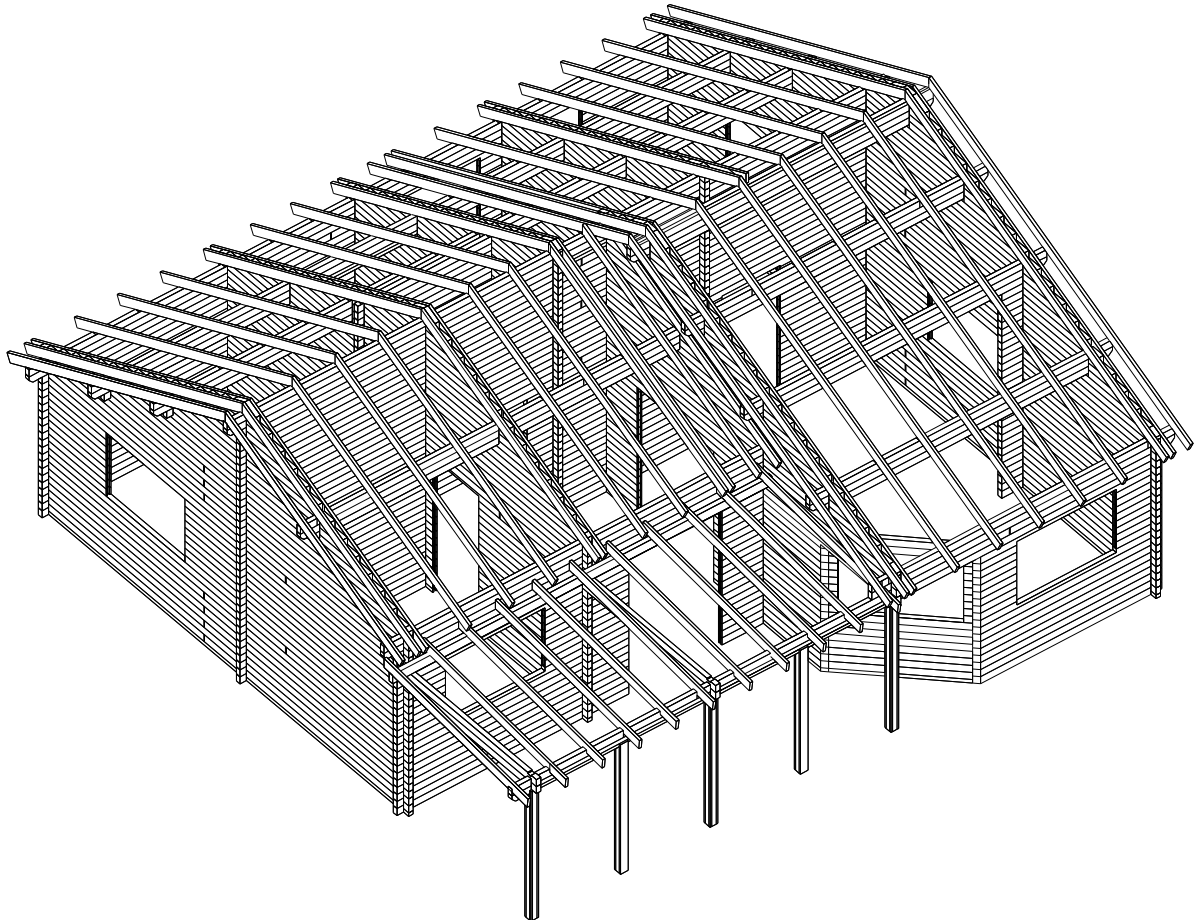

Techn. Data: Vigo

Log length (W x D): 985 x 971 cm

Wall size(outside): 965 x 951 cm · Log thickness: 70 mm

Note: All dimensions are approximate !

Vigo - 70 mm / 985 x 971 cm - Specification

Nr.	Description	Profile mm	Length mm	Quantity
V01	Foundation beam 	70 x 60	4655	8
V02			4755	8
V03			5496	7
V04*			3914	12
V05			5526	6
V06			1900	1
V07*			3890	5
V08*			3090	2
V09			2530	1
V10			5620	1
V11			5590	1
V12			Foundation beam	70 x 60
V13		1748	1	
PL01	Floor board 		3797	69
PL02			2597	18
PL03*			4200	9
PL04			2997	38
PL05			4270	9
PL06			5497	27
PL07			5567	9+1
TL01	Terrace board	21 x 95	2535	57
TL02			1415	8
LV01	Roof board 		5075	22
LV02			5175	22
LV03			5900	21+2
LV04			4350	21
LV05			4684	61
LV06			5866	61
LS01	Ceiling 		2697	68
LS02			1897	38
LS03			2723	30
LS04			2197	38
LS05			2497	38
LS06			3940	55
VL01	Fascia board  		4750	1
VL02			3870	1
VL03			5690	3
VL04			2875	1
VL05			300	2
VL06			939	2

Vigo - 70 mm / 985 x 971 cm - Specification

Nr.	Description	Profile mm	Length mm	Quantity
SL01	Gable edge board 		4750	1
SL02			3870	2
SL03			5690	4
SL04			2875	2
RL01	Eave edging 		5125	2
RL02			5866	2
RL03			4684	1
S01		40 x 143	4710	13
S02			5648	22
S03			3827	14
S04			2835	11
S05			939	1
S06		70 x 143	5866	1
S07		40 x 143	5400	4
S08*			ca. 25,0 m	
S10*				
S11*				
TP01	Post 	120 x 120	2000	4
TP02			2000	1
L01	Slat / trim 	20 x 20	2050	2
L02		18 x 70	2010	6
L03			1495	1
L04		18 x 90	1700	2
L05	Trim	18 x 44	ca. 67,0 m	
L06	Baseboard		ca. 92,0 m	
L07	Trim		2100	4
L08	Trim		2700	10
			1900	8
			2200	6
			2500	6
			3944	10
			2726	4
L09	Support 	40 x 40	125	155
EX01	Diamond			3
EX02	Roofing felt		10400	6
EX03		4800	9	
EX04		6000	9	
EX05	Threaded Rod	∅ 10	2680	6
EX06			3050	2
EX07			600	1