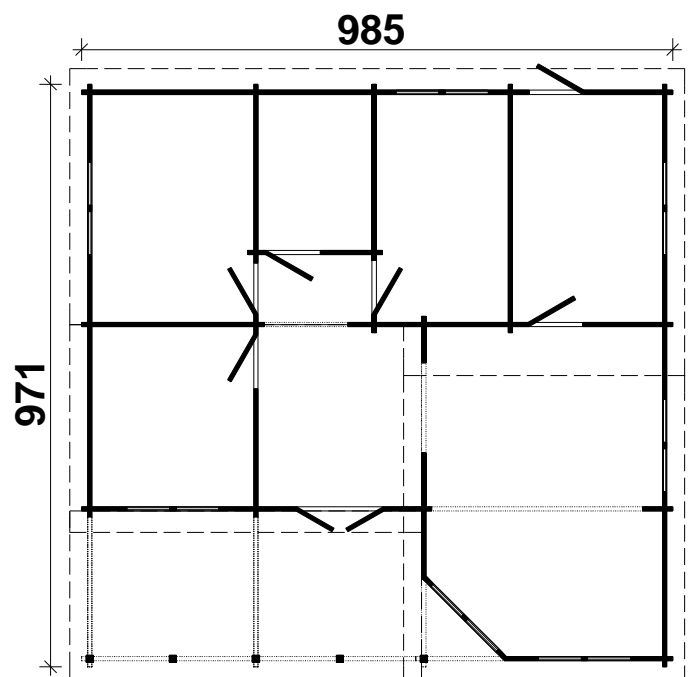

Techn. Data: Vigo

Log length (W x D): 985 x 971 cm

Wall size(outside): 965 x 951 cm · Log thickness: 70 mm

Note: All dimensions are approximate !

Vigo - 70 mm / 985 x 971 cm - Specification

Nr.	Description	Profile mm	Length mm	Quantity
V01	Foundation beam 	70 x 60	4655	8
V02			4755	8
V03			5496	7
V04*			3914	12
V05			5526	6
V06			1900	1
V07*			3890	5
V08*			3090	2
V09			2530	1
V10			5620	1
V11			5590	1
V12			Foundation beam	70 x 60
V13		1748	1	
PL01	Floor board 		3797	69
PL02			2597	18
PL03*			4200	9
PL04			2997	38
PL05			4270	9
PL06			5497	27
PL07			5567	9+1
TL01	Terrace board	21 x 95	2535	57
TL02			1415	8
LV01	Roof board 		5075	22
LV02			5175	22
LV03			5900	21+2
LV04			4350	21
LV05			4684	61
LV06			5866	61
LS01	Ceiling 		2697	68
LS02			1897	38
LS03			2723	30
LS04			2197	38
LS05			2497	38
LS06			3940	55
VL01	Fascia board  		4750	1
VL02			3870	1
VL03			5690	3
VL04			2875	1
VL05			300	2
VL06			939	2

Vigo - 70 mm / 985 x 971 cm - Specification

Nr.	Description	Profile mm	Length mm	Quantity
SL01	Gable edge board 		4750	1
SL02			3870	2
SL03			5690	4
SL04			2875	2
RL01	Eave edging 		5125	2
RL02			5866	2
RL03			4684	1
S01		40 x 143	4710	13
S02			5648	22
S03			3827	14
S04			2835	11
S05			939	1
S06		70 x 143	5866	1
S07		40 x 143	5400	4
S08*			ca. 25,0 m	
S10*				
S11*				
TP01	Post 	120 x 120	2000	4
TP02			2000	1
L01	Slat / trim 	20 x 20	2050	2
L02		18 x 70	2010	6
L03			1495	1
L04		18 x 90	1700	2
L05	Trim	18 x 44	ca. 67,0 m	
L06	Baseboard		ca. 92,0 m	
L07	Trim		2100	4
L08	Trim		2700	10
			1900	8
			2200	6
			2500	6
			3944	10
			2726	4
L09	Support 	40 x 40	125	155
EX01	Diamond			3
EX02	Roofing felt		10400	6
EX03		4800	9	
EX04		6000	9	
EX05	Threaded Rod	∅ 10	2680	6
EX06			3050	2
EX07			600	1