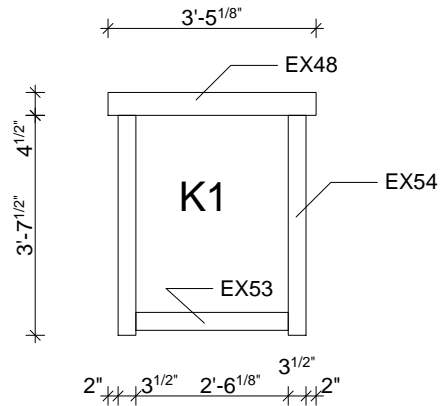

Custom Estonia 70 mm 1000 sqft. Nr 2171037 Norbert/ 911 x 1 027 cm - K