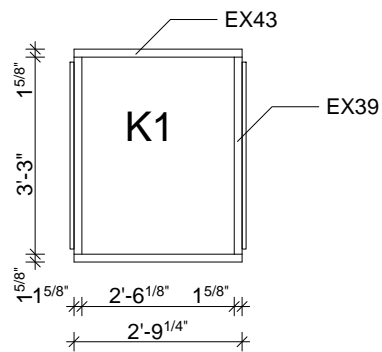

Custom Estonia 70 mm 1000 sqft. Nr 2171037 Norbert/ 911 x 1 027 cm - K