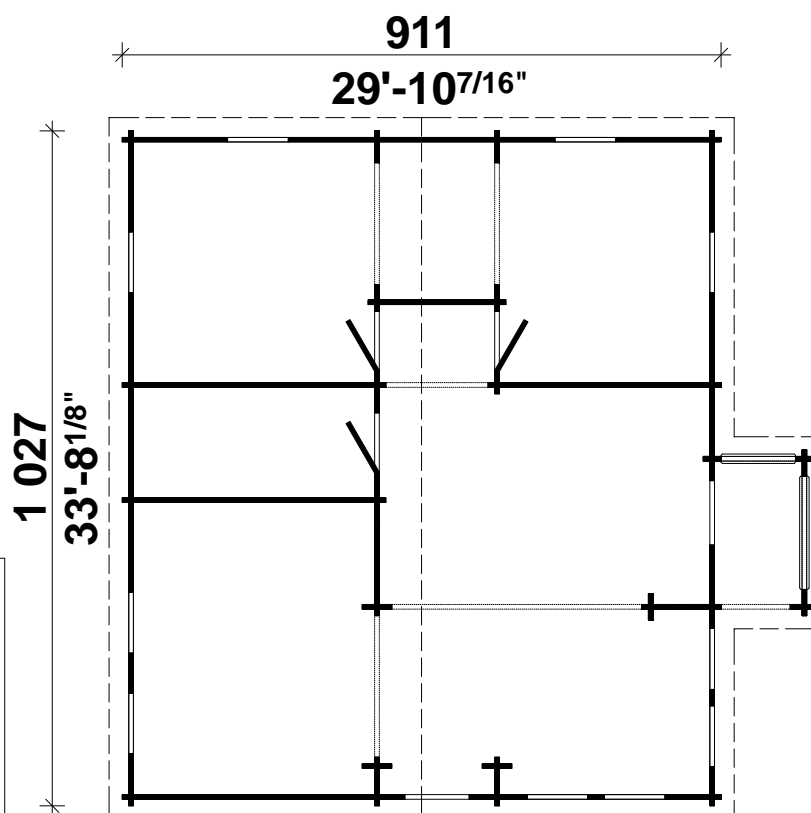

# Techn. Data: Custom Estonia Nr. 2171283

Log length (W x D): 911 x 1 027 cm

Wall size(outside): 891 x 1 007 cm · Log thickness: 70 mm

Note: All dimensions are approximate !

# Custom model Estonia 70 mm 1000 sqft.

# Custom Estonia 70 mm 1000 sqft. / 911 x 1 027 cm - B; D