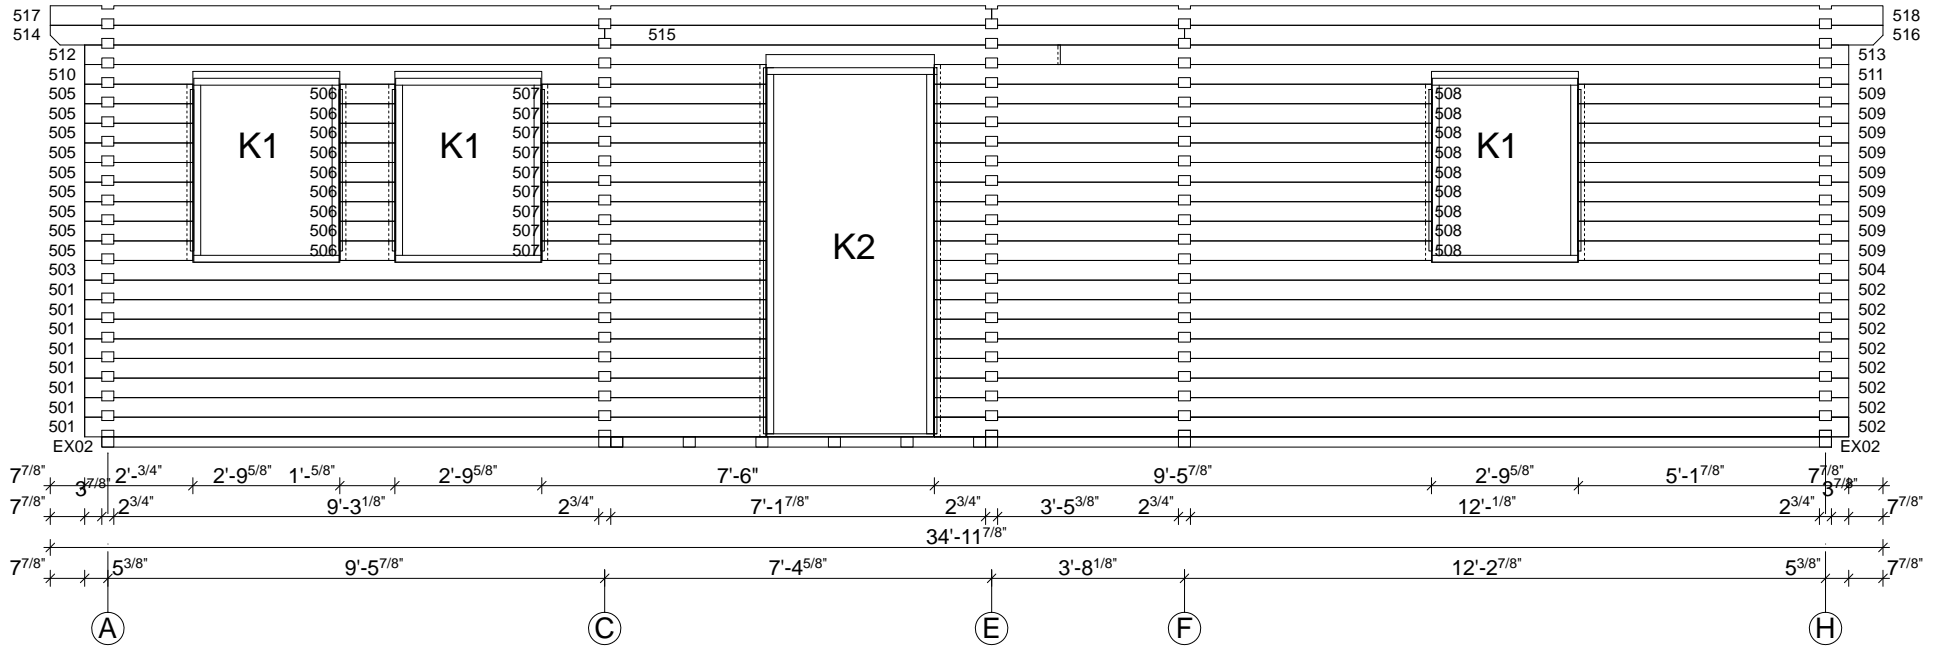

Custom Estonia 70 mm 1000 sqft. / 911 x 1 027 cm - 5