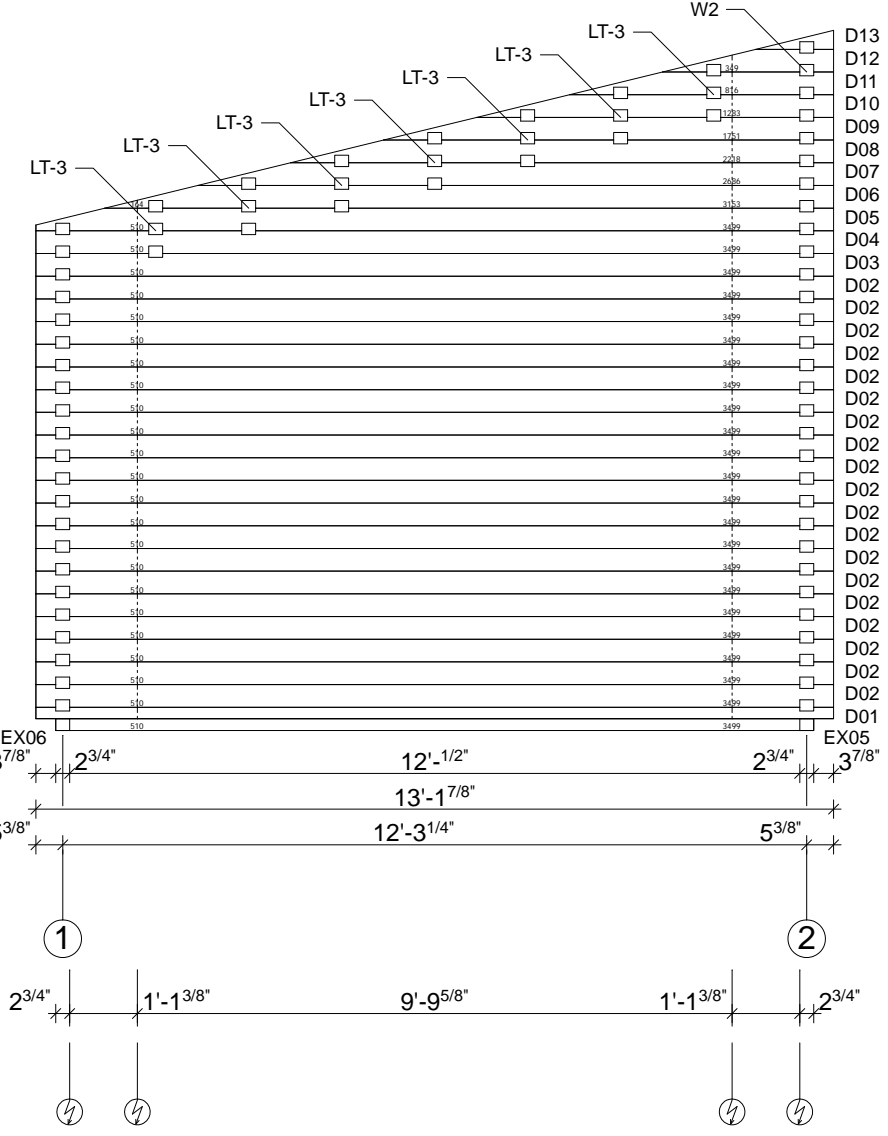

# Techn. Data: Custom Estonia Nr. 2171283

Log length (W x D): 911 x 1 027 cm

Wall size(outside): 891 x 1 007 cm · Log thickness: 70 mm

Note: All dimensions are approximate !

# Custom model Estonia 70 mm 1000 sqft.

# Custom Estonia 70 mm 1000 sqft. / 911 x 1 027 cm - B; D