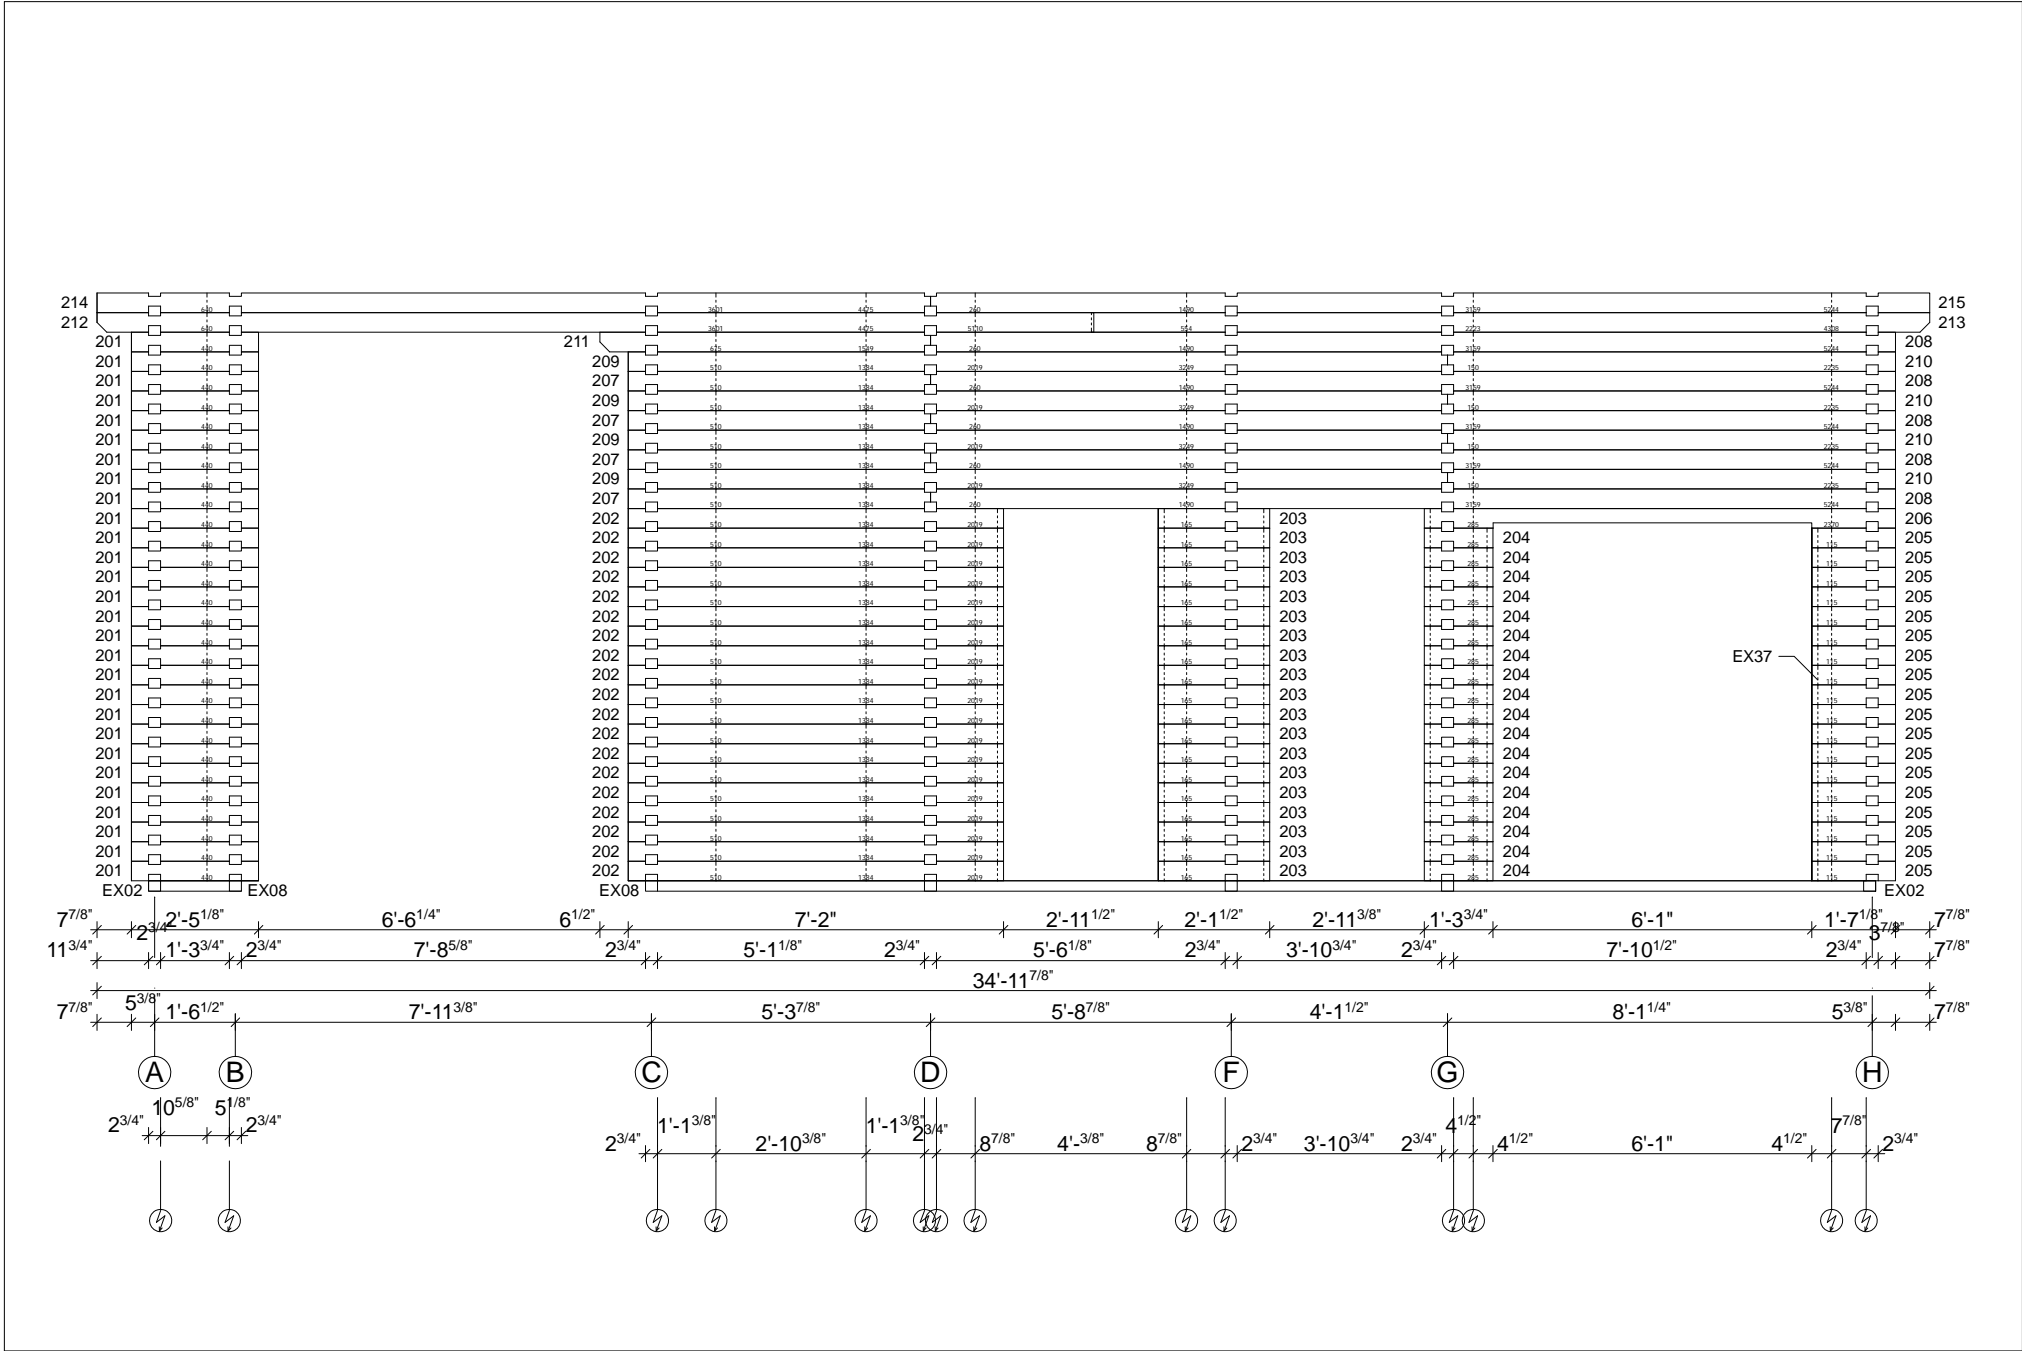

Custom Estonia 70 mm 1000 sqft. / 911 x 1 027 cm - 2