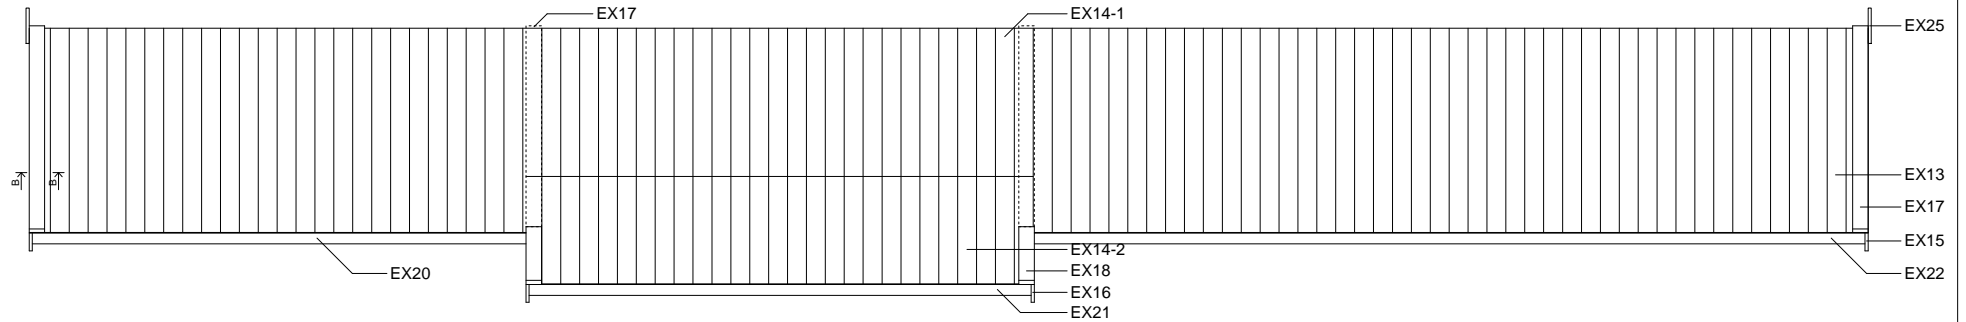

Custom Estonia 70 mm 1000 sqft. / 911 x 1 027 cm - 5