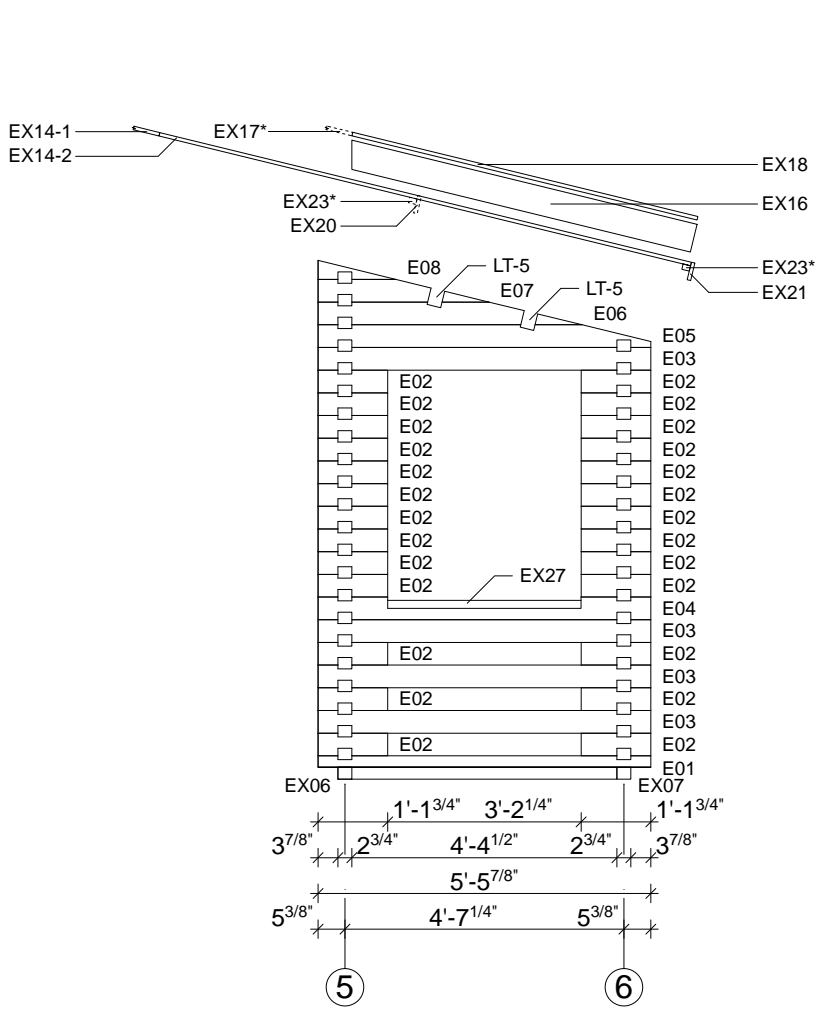

Custom Estonia 70 mm 1000 sqft. / 911 x 1 027 cm - E; G