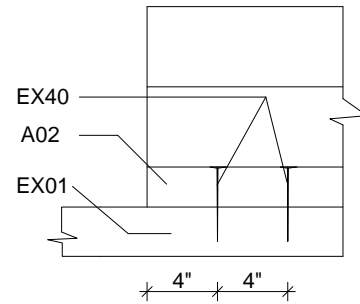

Custom Estonia 70 mm 1000 sqft. / 911 x 1 027 cm - 6

1

2

3

A-A

B-B