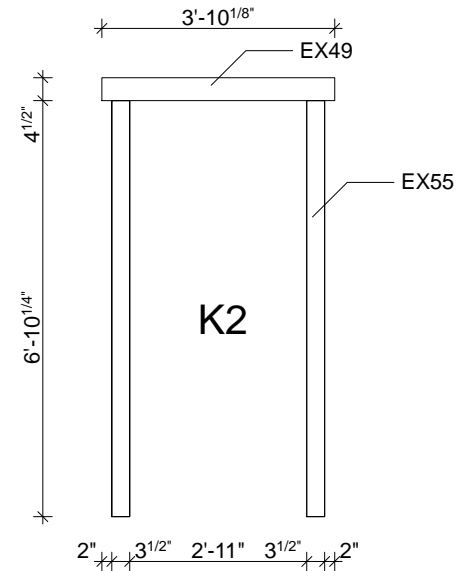

Custom Estonia 70 mm 1000 sqft. Nr 2171037 Norbert/ 911 x 1 027 cm - K