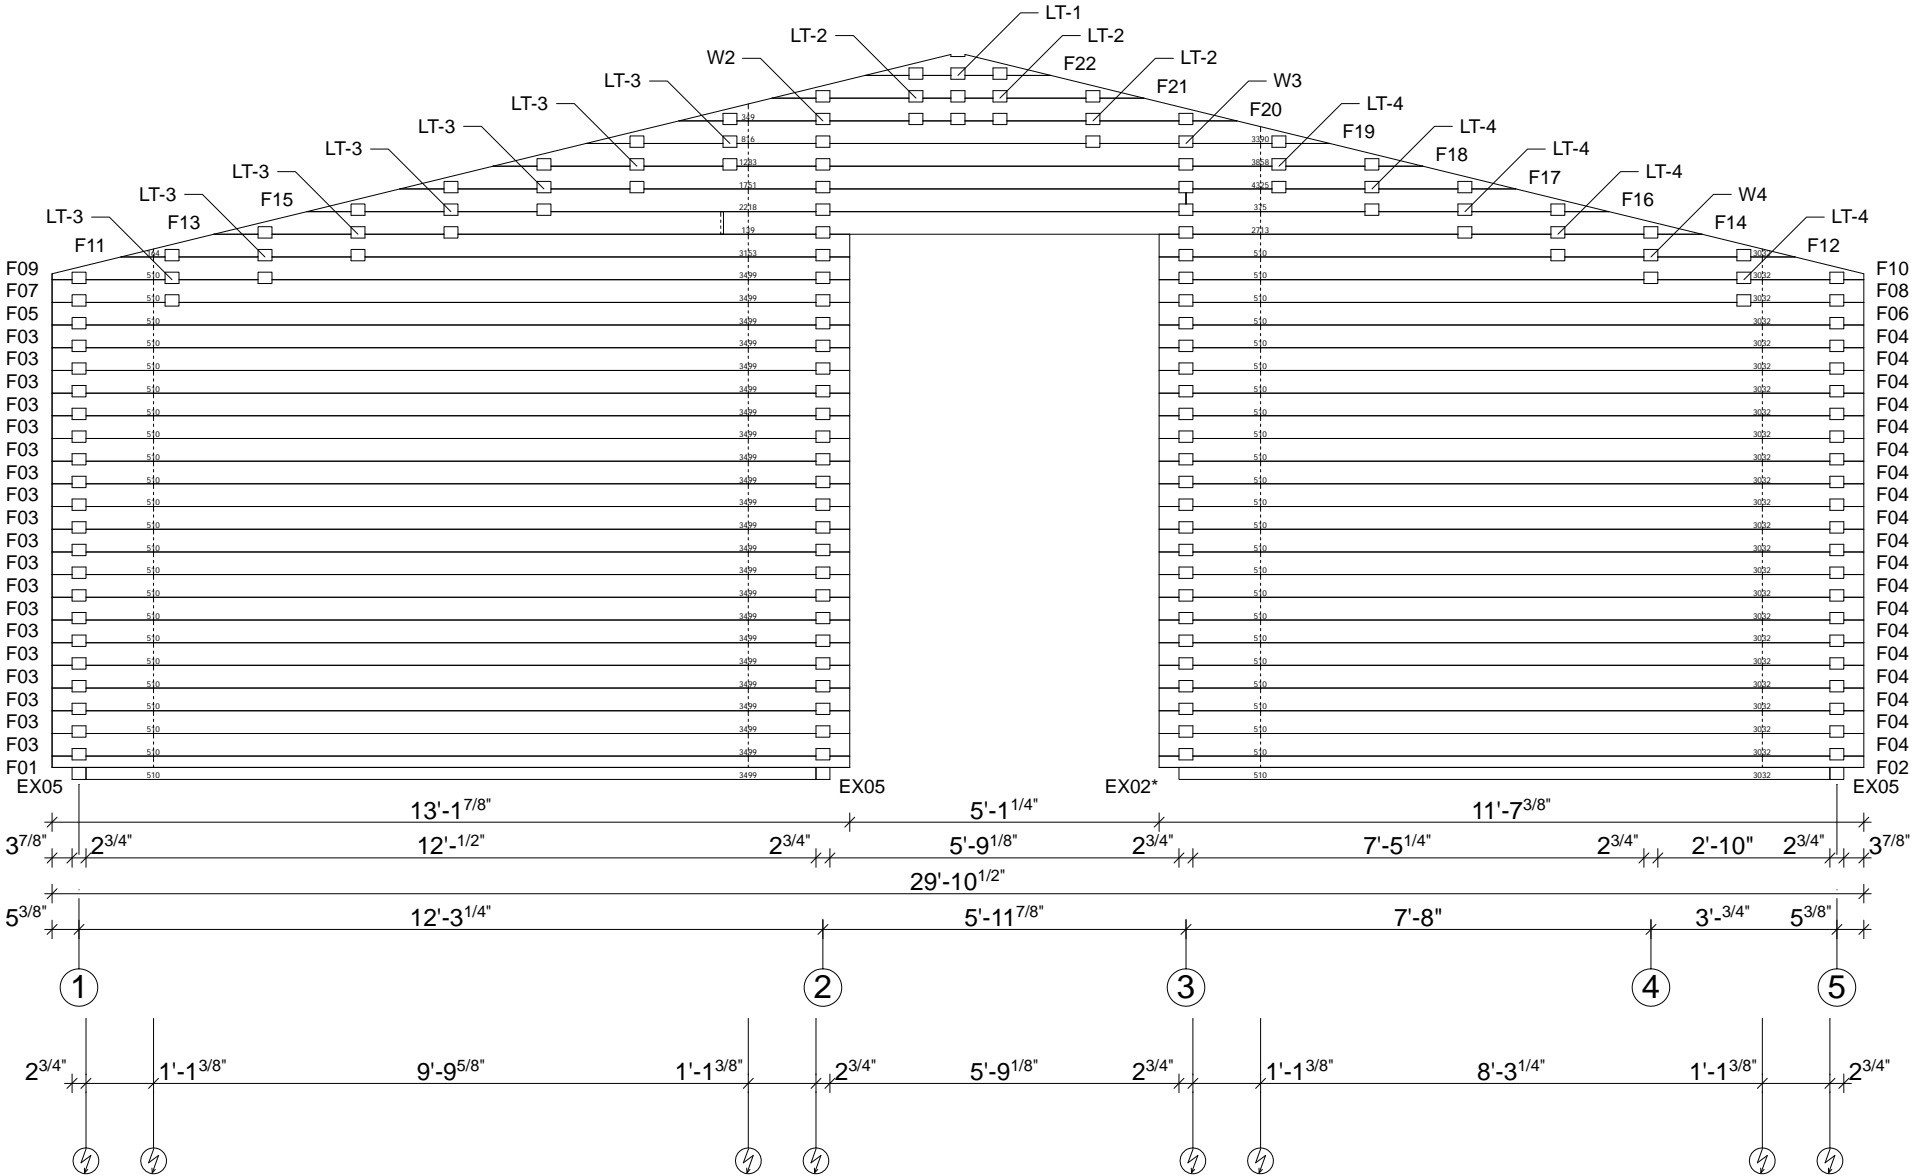

Custom Estonia 70 mm 1000 sqft. / 911 x 1 027 cm - F