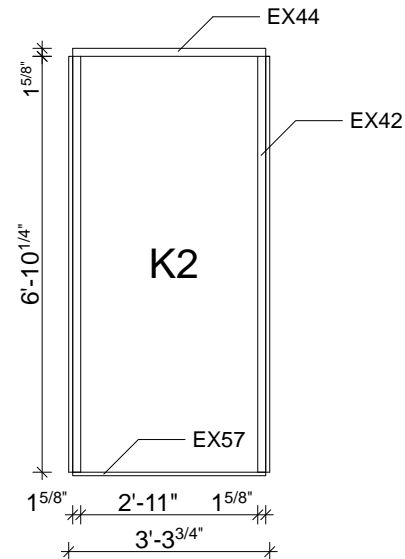

Custom Estonia 70 mm 1000 sqft. Nr 2171037 Norbert/ 911 x 1 027 cm - K