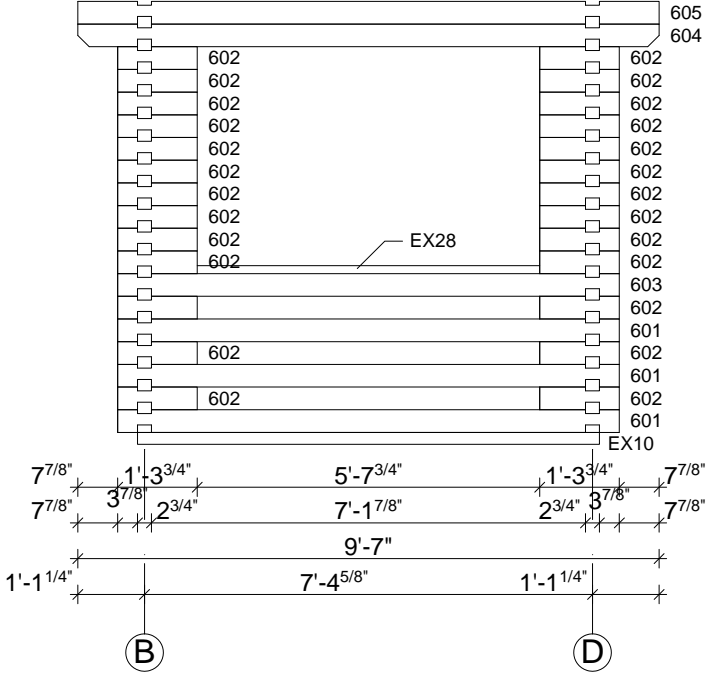

Custom Estonia 70 mm 1000 sqft. / 911 x 1 027 cm - 6

1

2

3

A-A

B-B