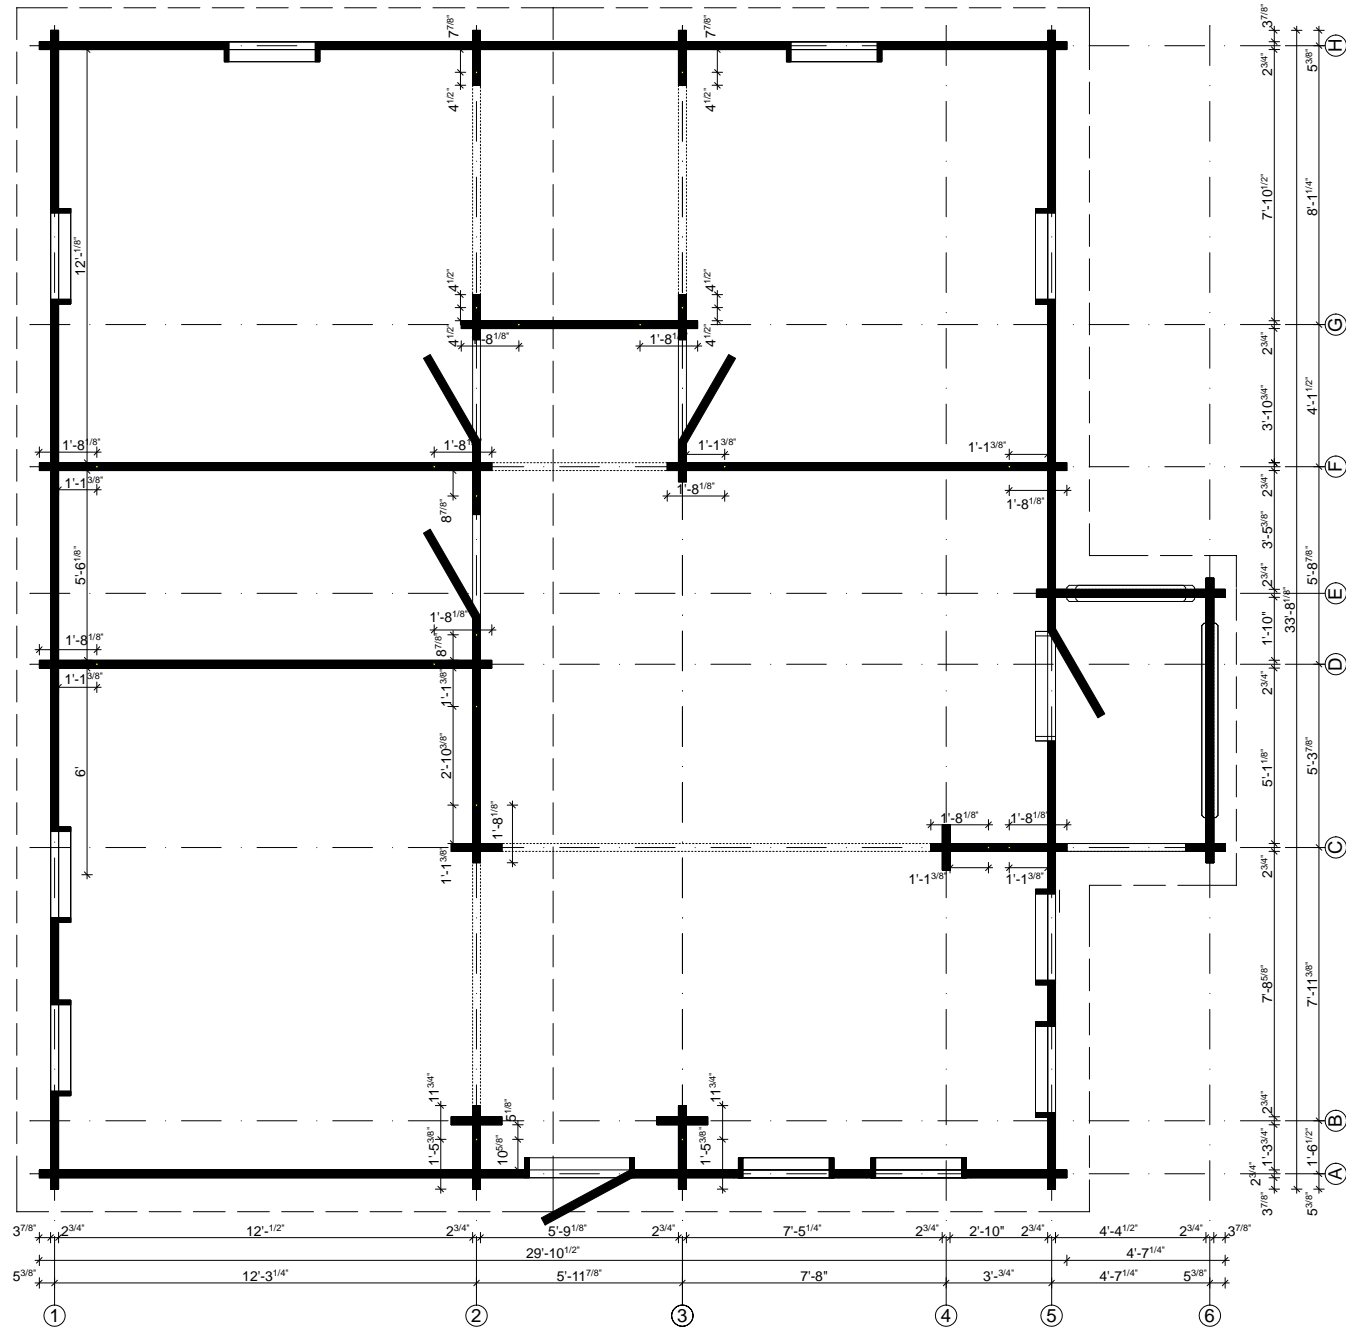

Custom model Estonia 70 mm 1000 sqft.