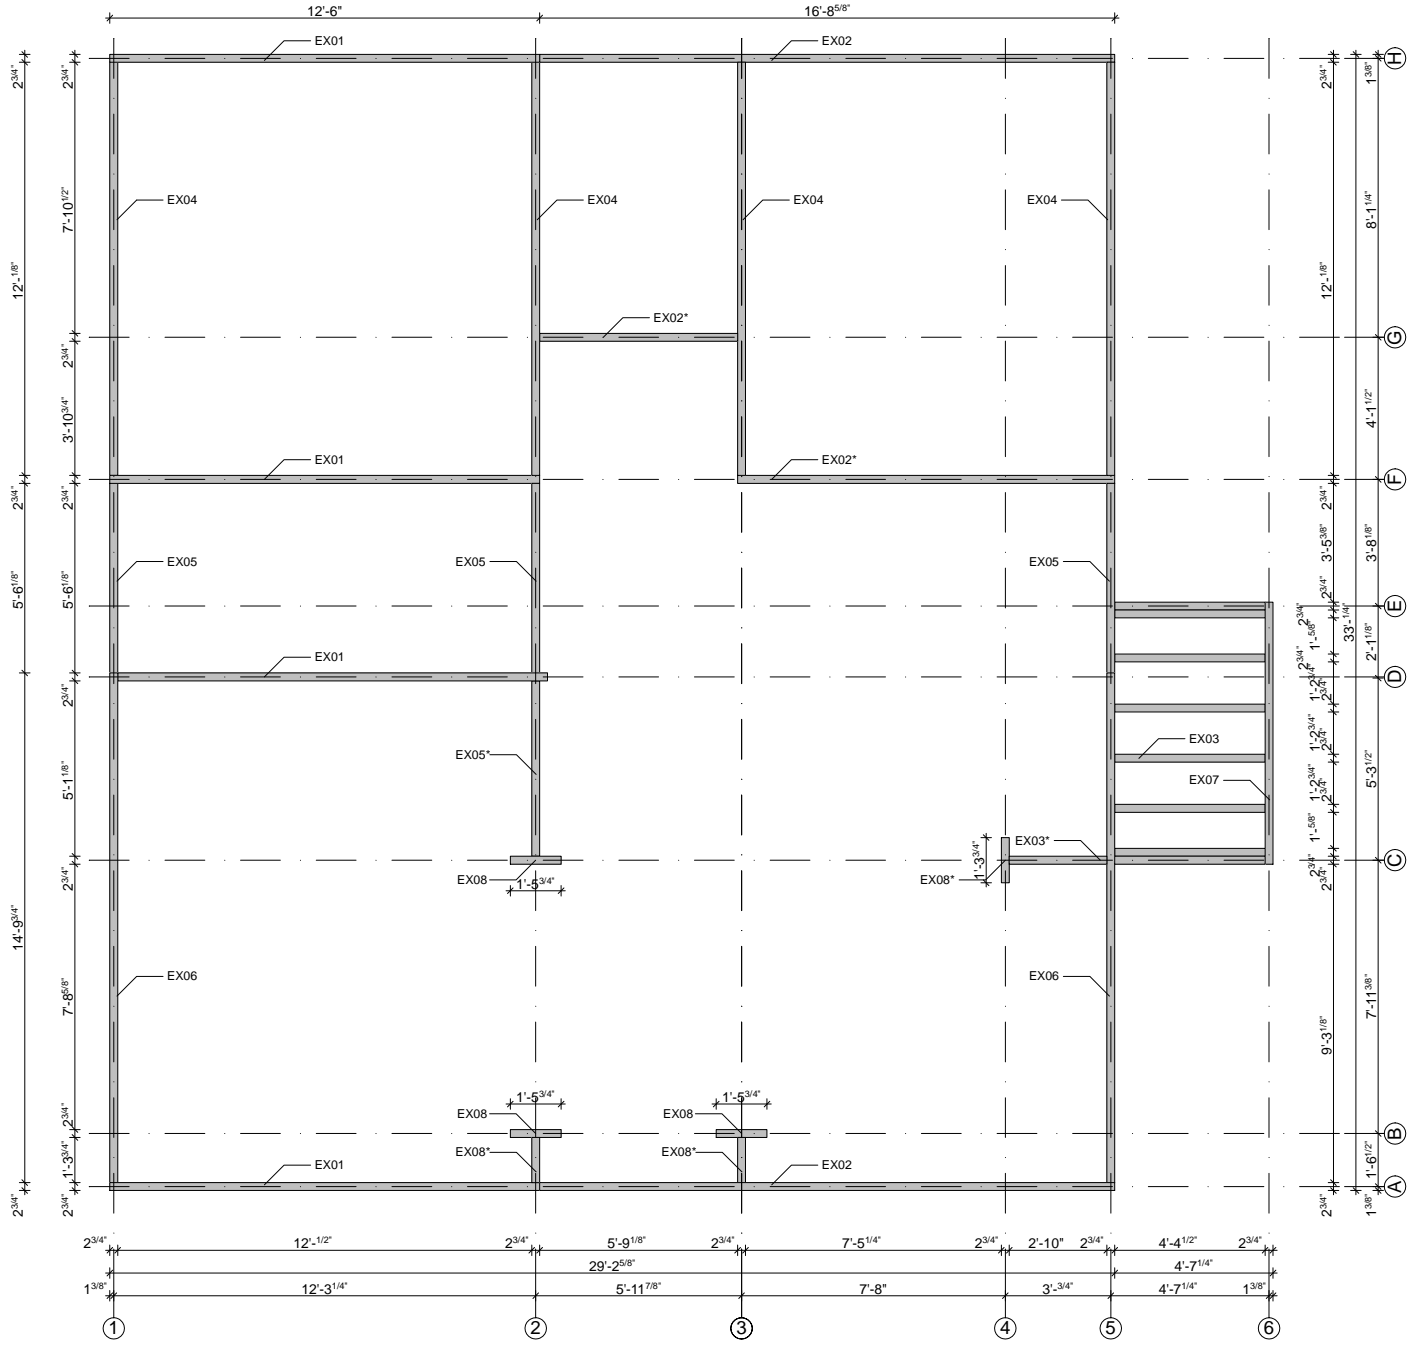

Custom model Estonia 70 mm 1000 sqft.