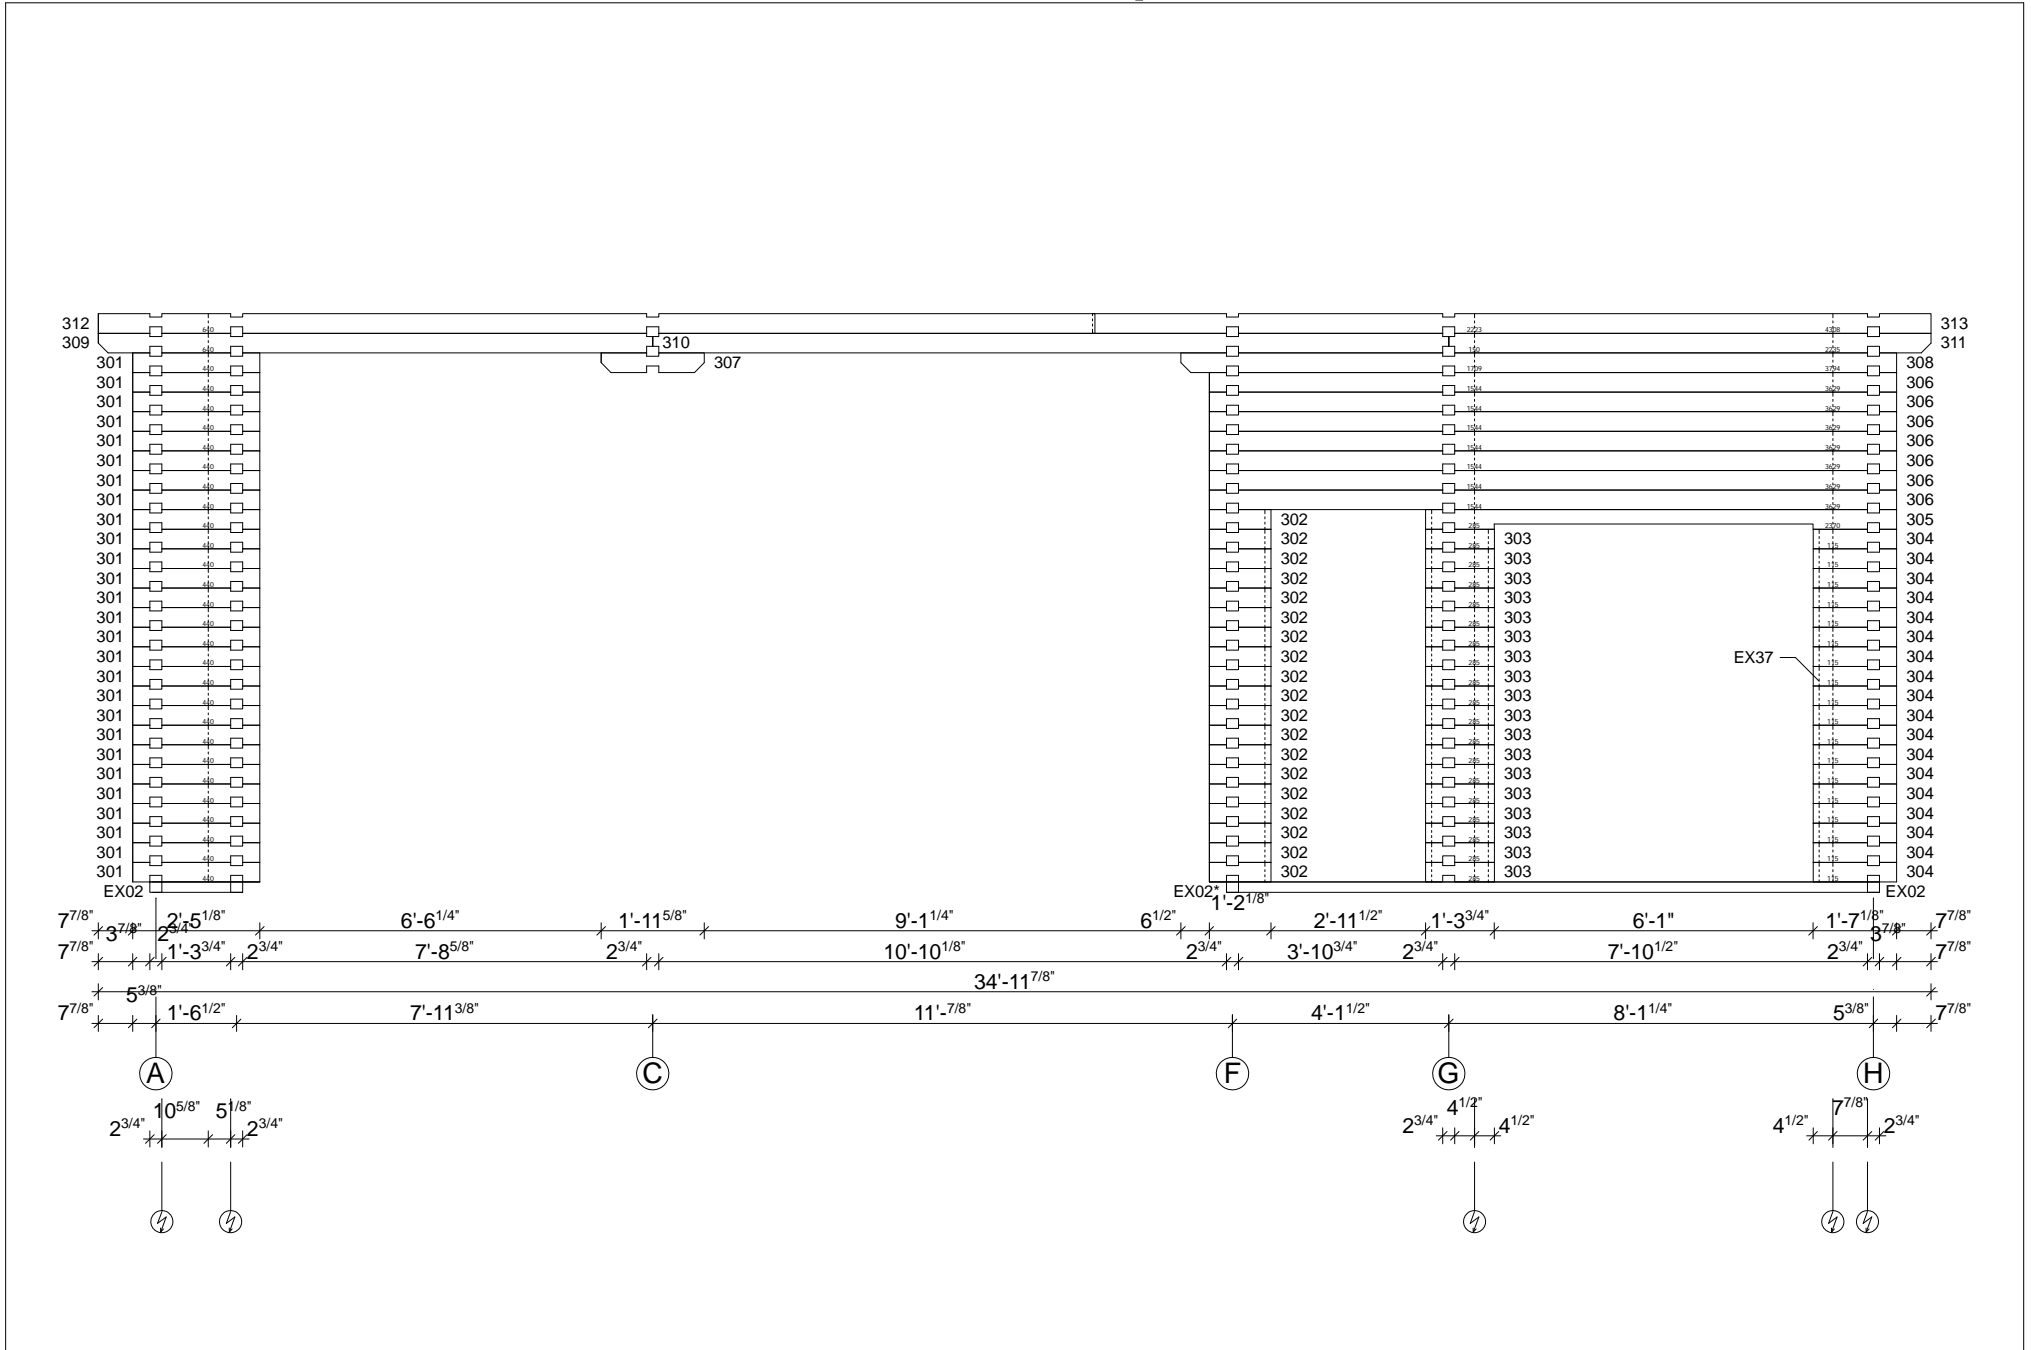

Custom Estonia 70 mm 1000 sqft. / 911 x 1 027 cm - 3