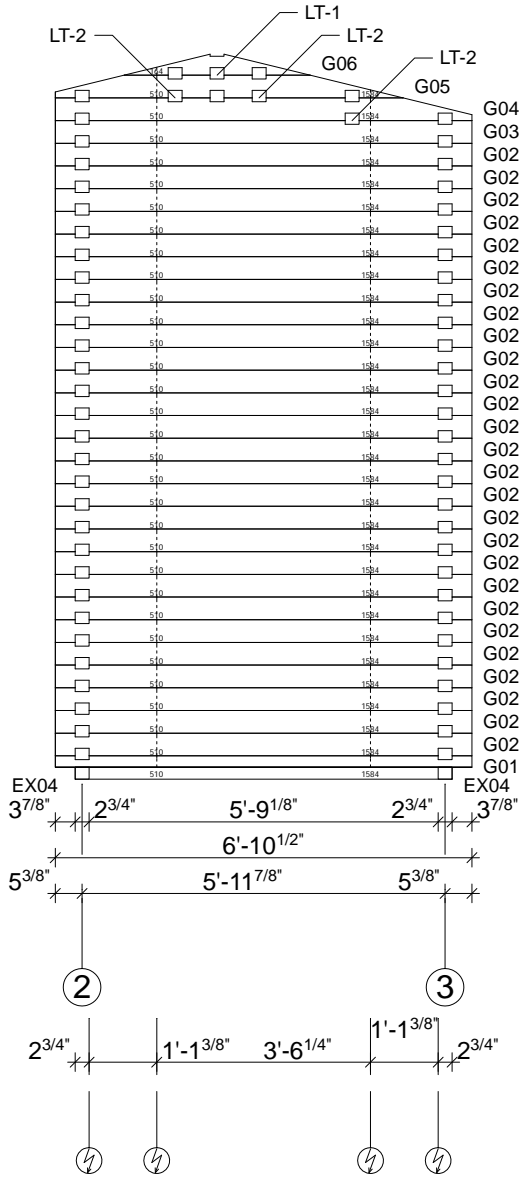

Custom Estonia 70 mm 1000 sqft. / 911 x 1 027 cm - E; G