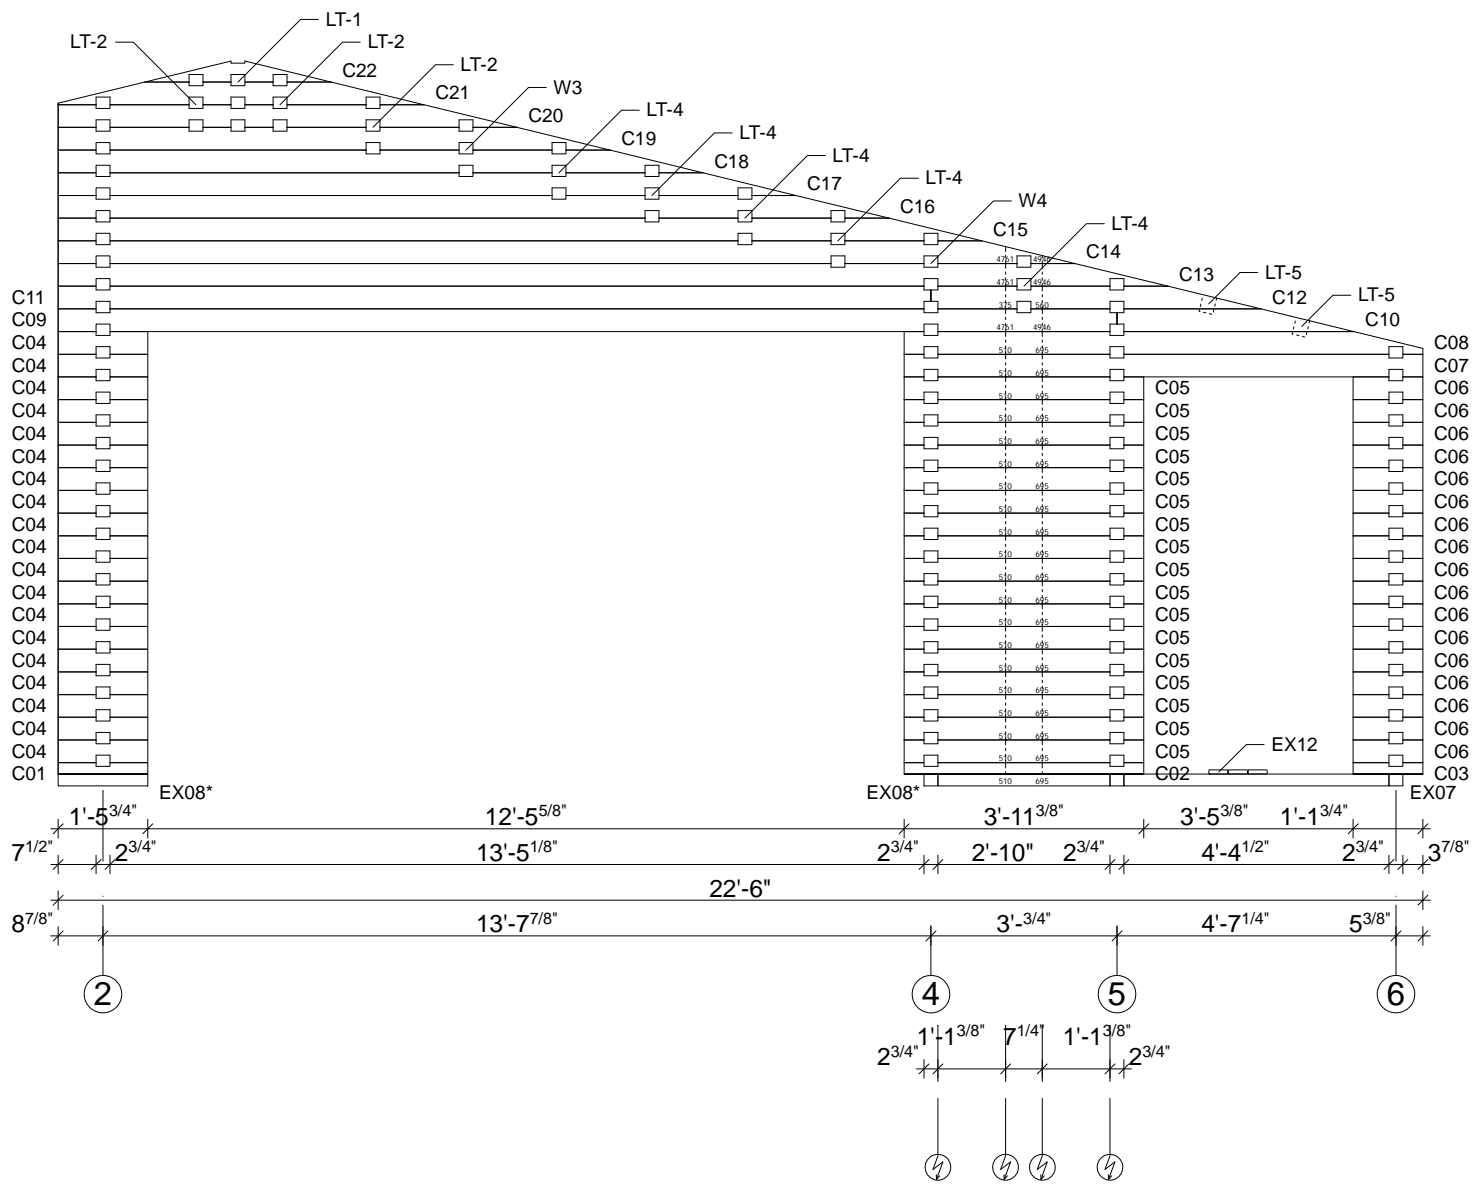

Custom Estonia 70 mm 1000 sqft. / 911 x 1 027 cm - C