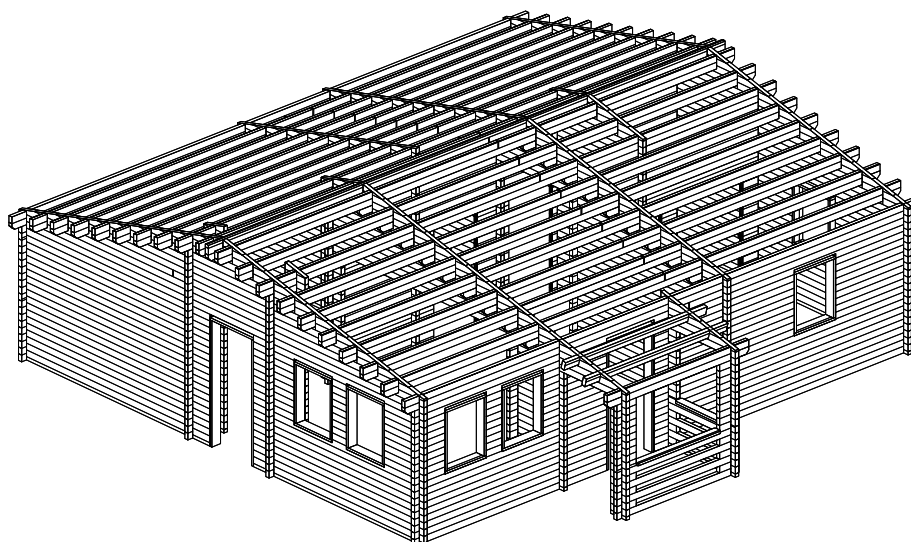

# Techn. Data: Custom Estonia Nr. 2171283

Log length (W x D): 911 x 1 027 cm

Wall size(outside): 891 x 1 007 cm · Log thickness: 70 mm

Note: All dimensions are approximate !

# Custom model Estonia 70 mm 1000 sqft.