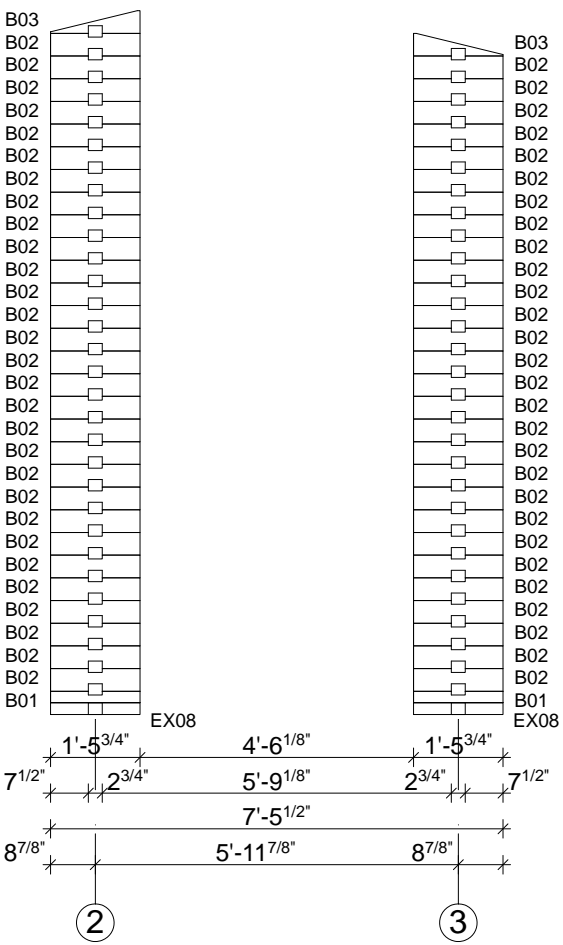

Custom Estonia 70 mm 1000 sqft. / 911 x 1 027 cm - B; D