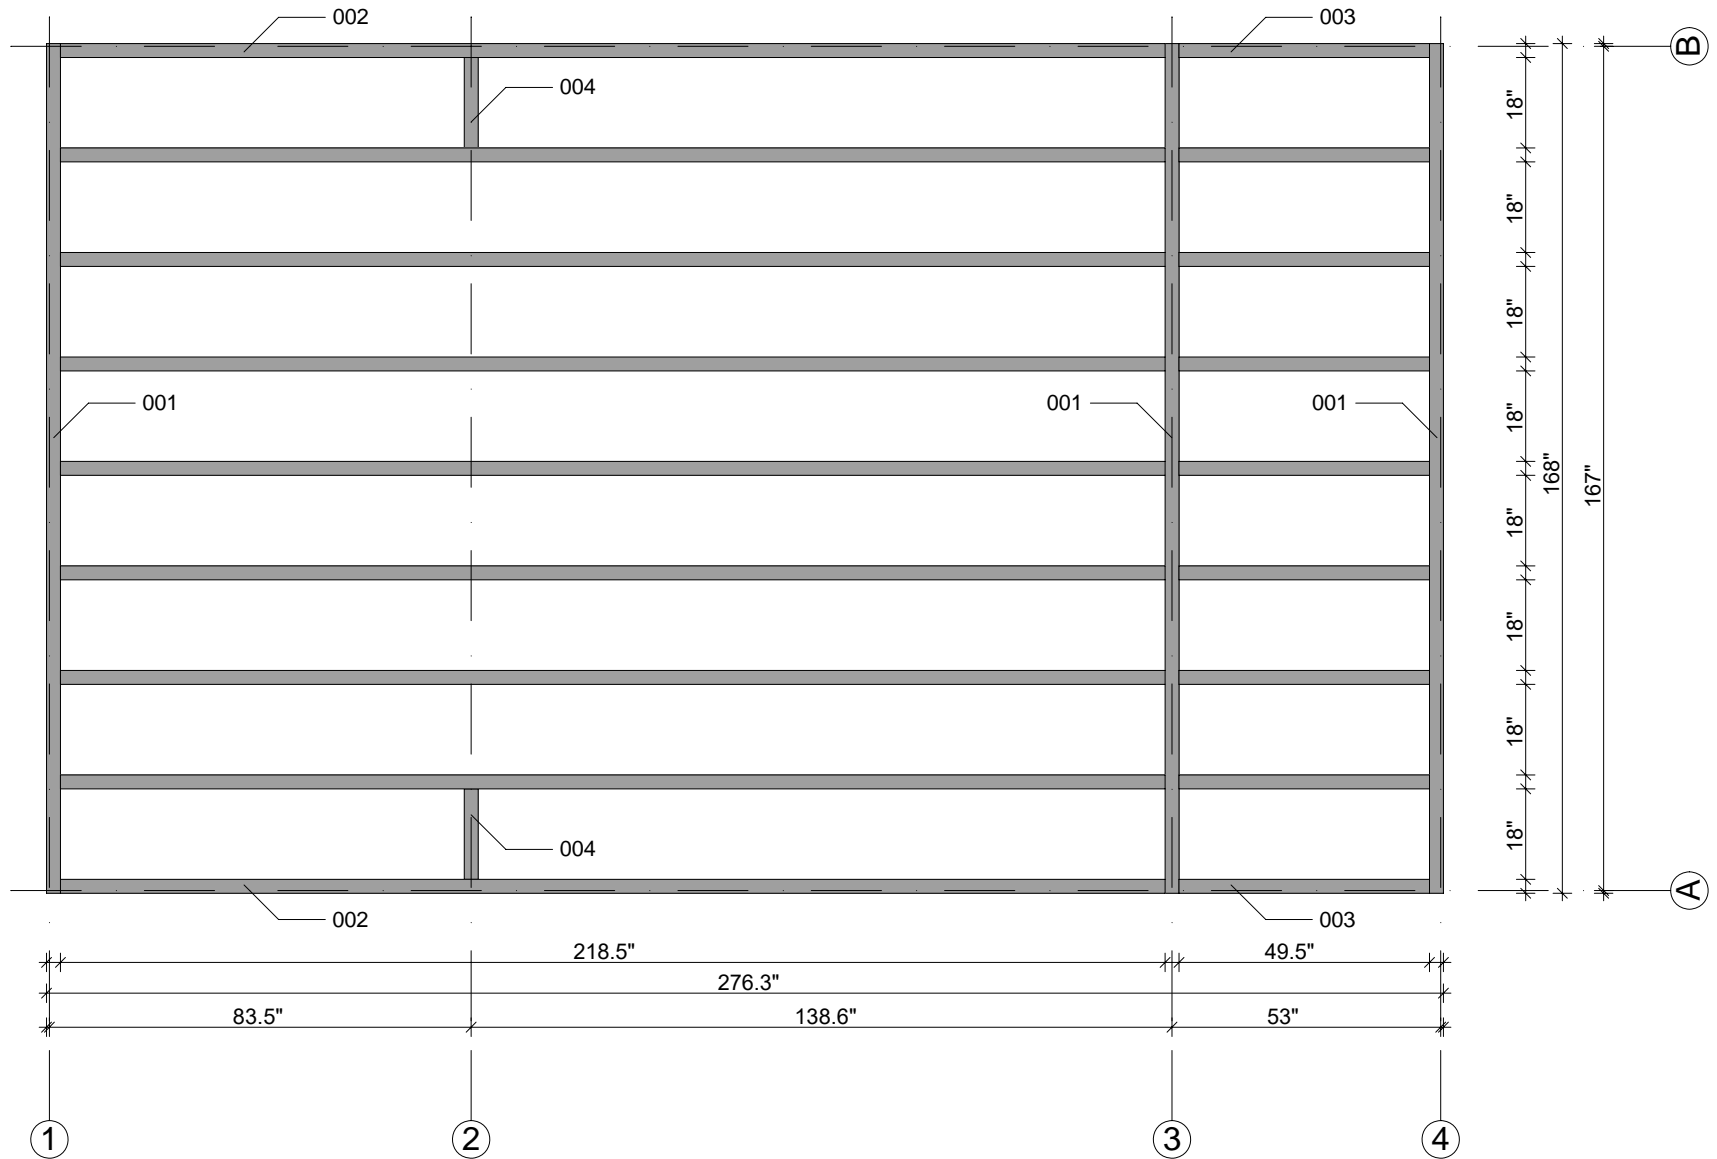

Technical Data: Sudbury 2

Outer plank dimensions (W x D): 17.75" x 28.5"
External wall dimensions: 17" x 27.75", plank thickness: 2.75"

Attention: All dimensions given are approximate

Sudbury 2 - 2.75" / 17.75" x 28.5"

Sudbury 2 - 2.75" / 17.75" x 28.5"

Sudbury 2 - 2.75" / 17.75" x 28.5"

1, 3, 4

1

2

2

A-A

B-B

Double door
2.75" ISO
56" x 77"
1 ea.

Single door
2.75" ISO
33" x 77"
1 ea.

Single window
2.75" ISO
20.25" x 74.5"
3 ea.

Sudbury 2 - 2.75" / 17.75" x 28.5"

DB-1

DB-2

DB-3

3