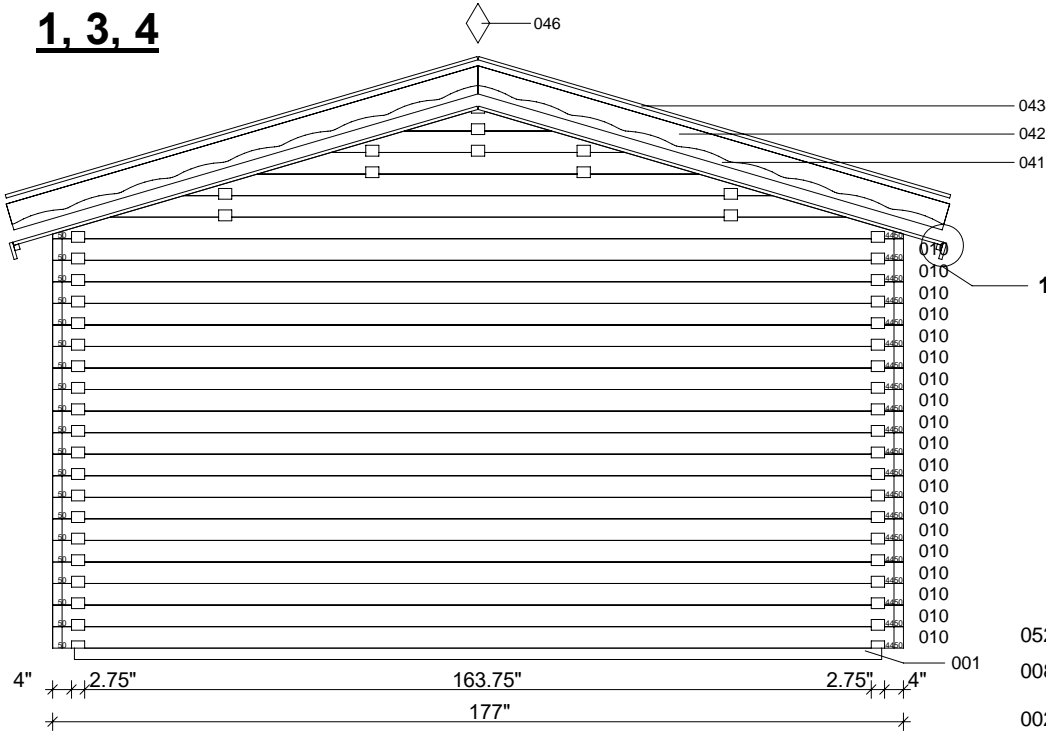

Technical Data: Sudbury 2

Outer plank dimensions (W x D): 17.75" x 28.5"
External wall dimensions: 17" x 27.75", plank thickness: 2.75"

Attention: All dimensions given are approximate

Sudbury 2 - 2.75" / 17.75" x 28.5"

Sudbury 2 - 2.75" / 17.75" x 28.5"

Sudbury 2 - 2.75" / 17.75" x 28.5"

1, 3, 4

1

2

2

A-A

B-B

Double door
2.75" ISO
56" x 77"
1 ea.

Single door
2.75" ISO
33" x 77"
1 ea.

Single window
2.75" ISO
20.25" x 74.5"
3 ea.

Sudbury 2 - 2.75" / 17.75" x 28.5"

DB-1

DB-2

DB-3

3