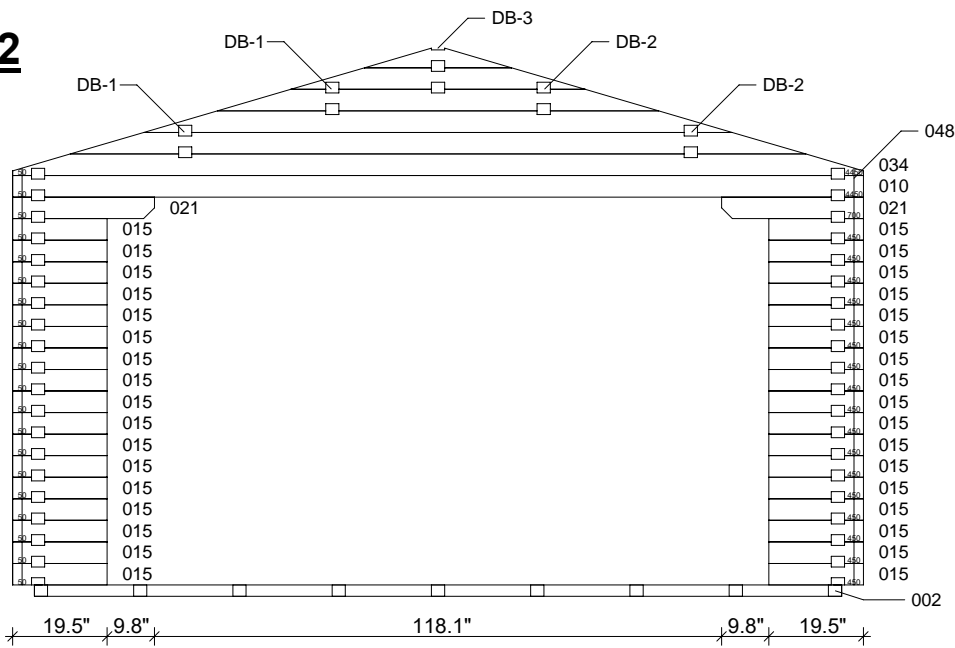

Technical Data: Sudbury 2

Outer plank dimensions (W x D): 17.75" x 28.5"
External wall dimensions: 17" x 27.75", plank thickness: 2.75"

Attention: All dimensions given are approximate

Sudbury 2 - 2.75" / 17.75" x 28.5"

Sudbury 2 - 2.75" / 17.75" x 28.5"

Sudbury 2 - 2.75" / 17.75" x 28.5"

1, 3, 4

1

2

2

A-A

B-B

Double door
2.75" ISO
56" x 77"
1 ea.

Single door
2.75" ISO
33" x 77"
1 ea.

Single window
2.75" ISO
20.25" x 74.5"
3 ea.

Sudbury 2 - 2.75" / 17.75" x 28.5"

DB-1

DB-2

DB-3

3