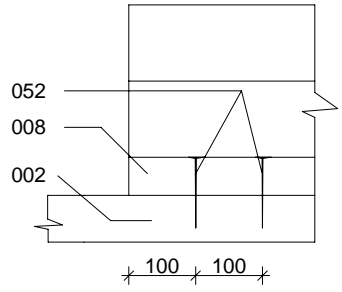

Technical Data: Sudbury 2

Outer plank dimensions (W x D): 17.75" x 28.5"
External wall dimensions: 17" x 27.75", plank thickness: 2.75"

Attention: All dimensions given are approximate

Sudbury 2 - 2.75" / 17.75" x 28.5"

Sudbury 2 - 2.75" / 17.75" x 28.5"

Sudbury 2 - 2.75" / 17.75" x 28.5"

1, 3, 4

1

2

2

A-A

B-B

Double door
2.75" ISO
56" x 77"
1 ea.

Single door
2.75" ISO
33" x 77"
1 ea.

Single window
2.75" ISO
20.25" x 74.5"
3 ea.

Sudbury 2 - 2.75" / 17.75" x 28.5"

DB-1

DB-2

DB-3

3