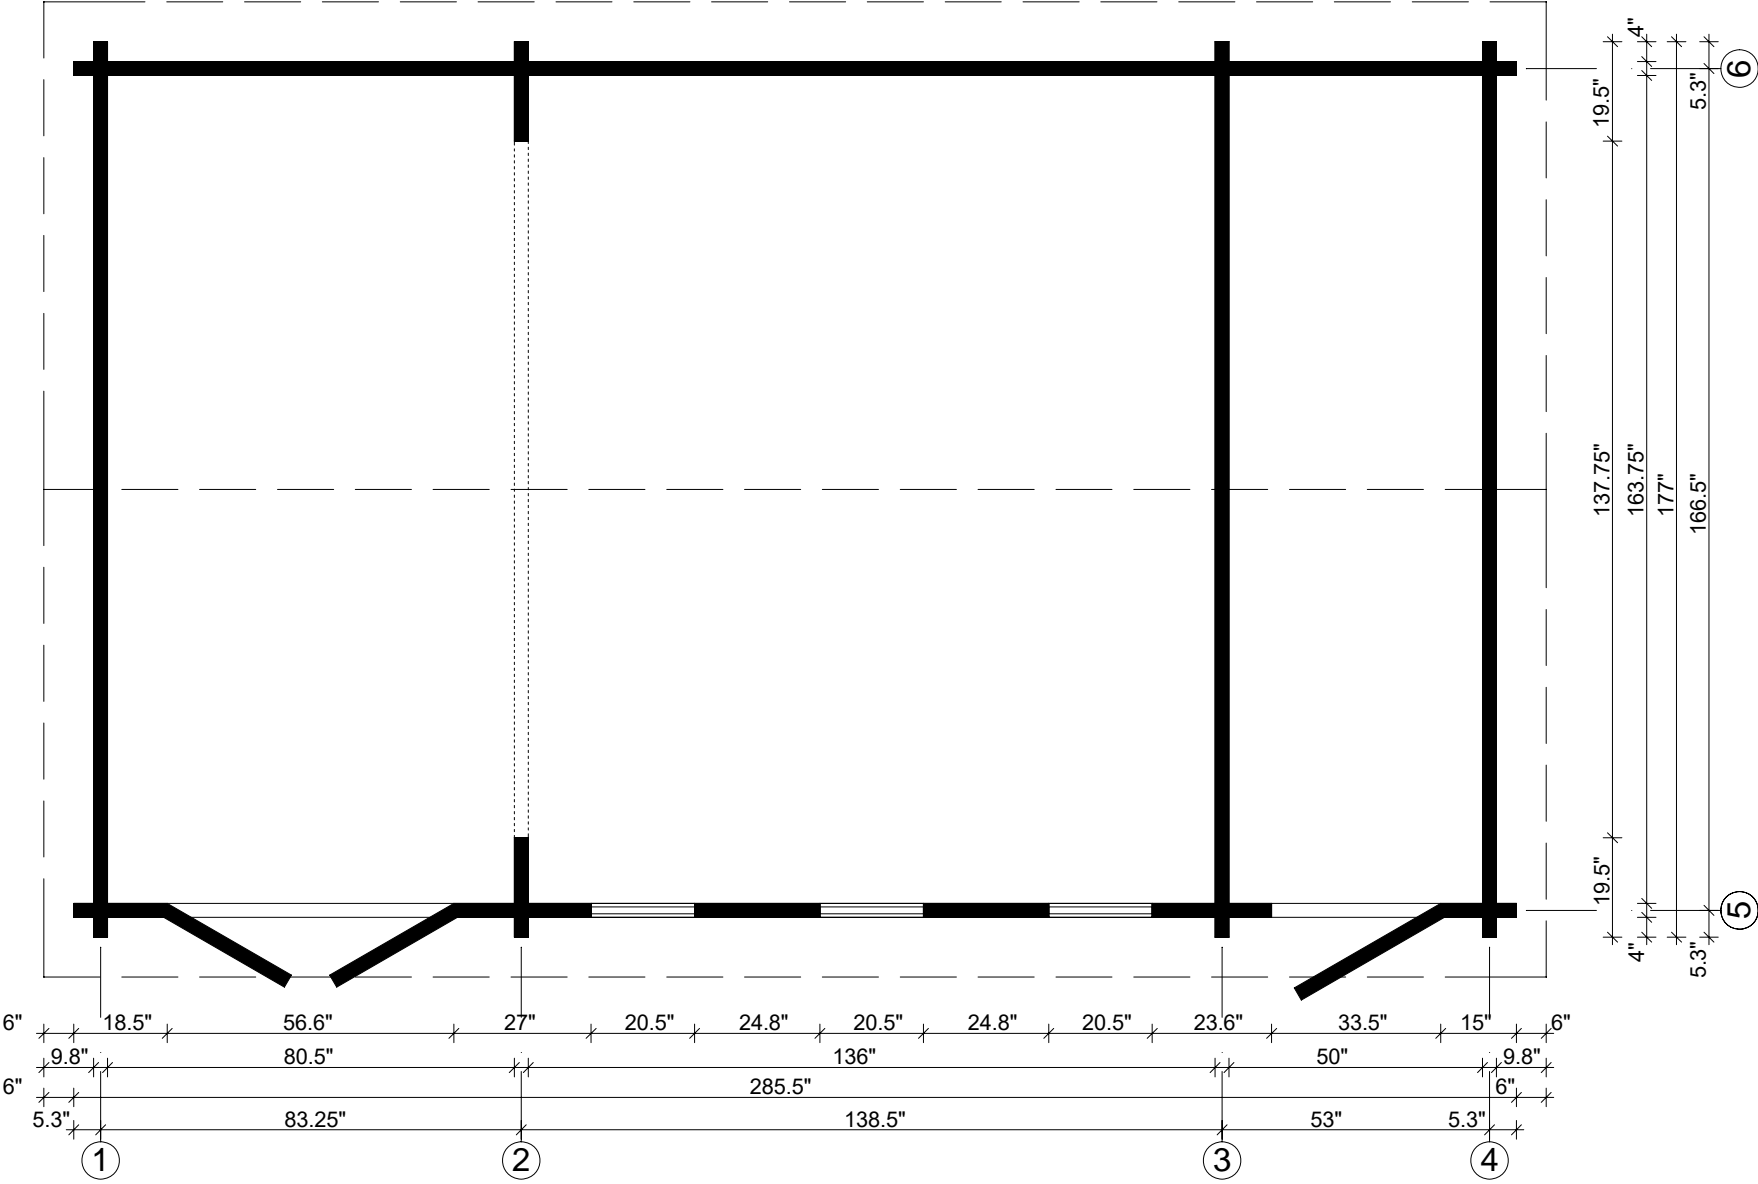

Technical Data: Sudbury 2

Outer plank dimensions (W x D): 17.75" x 28.5"
External wall dimensions: 17" x 27.75", plank thickness: 2.75"

Attention: All dimensions given are approximate

Sudbury 2 - 2.75" / 17.75" x 28.5"

Sudbury 2 - 2.75" / 17.75" x 28.5"

Sudbury 2 - 2.75" / 17.75" x 28.5"

1, 3, 4

1

2

2

A-A

B-B

Double door
2.75" ISO
56" x 77"
1 ea.

Single door
2.75" ISO
33" x 77"
1 ea.

Single window
2.75" ISO
20.25" x 74.5"
3 ea.

Sudbury 2 - 2.75" / 17.75" x 28.5"

DB-1

DB-2

DB-3

3