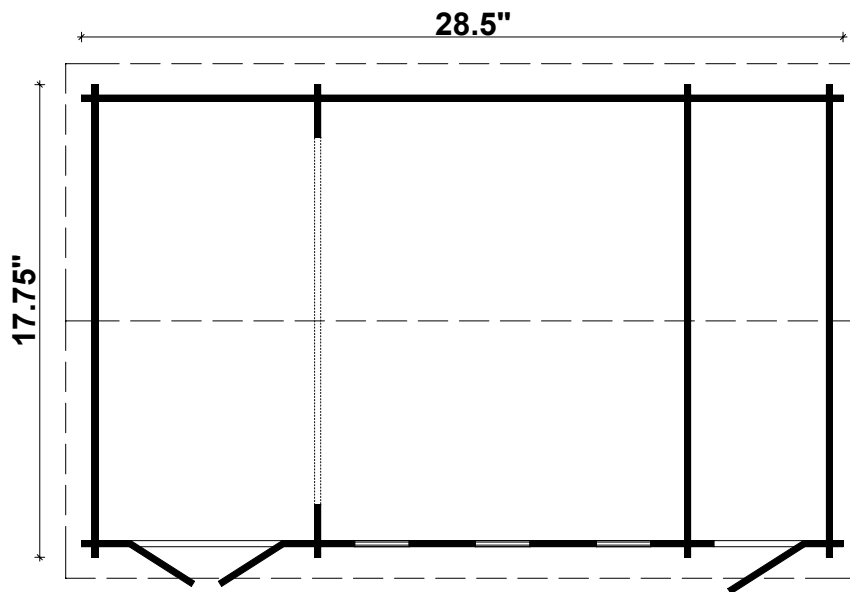

Technical Data: Sudbury 2

Outer plank dimensions (W x D): 17.75" x 28.5"
External wall dimensions: 17" x 27.75", plank thickness: 2.75"

Attention: All dimensions given are approximate

Sudbury 2 - 2.75" / 17.75" x 28.5"

Sudbury 2 - 2.75" / 17.75" x 28.5"

Sudbury 2 - 2.75" / 17.75" x 28.5"

1, 3, 4

1

2

2

A-A

B-B

Double door
2.75" ISO
56" x 77"
1 ea.

Single door
2.75" ISO
33" x 77"
1 ea.

Single window
2.75" ISO
20.25" x 74.5"
3 ea.

Sudbury 2 - 2.75" / 17.75" x 28.5"

DB-1

DB-2

DB-3

3