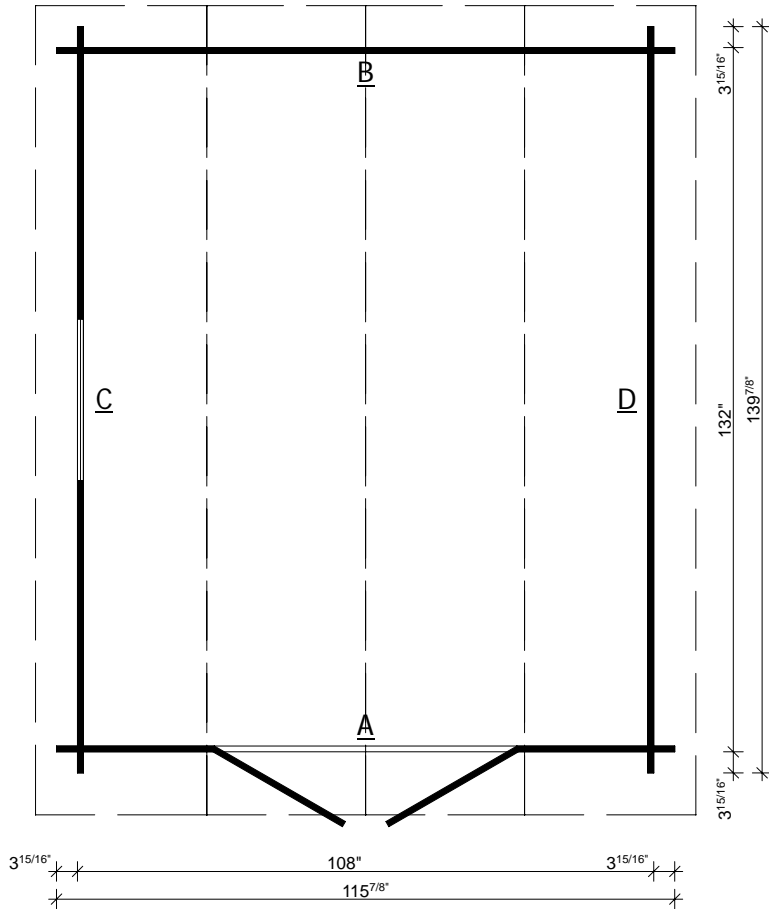

Techn. Data: Colorado 28

Log length (W x D): 115 7/8" x 139 7/8"

Wall size(outside): 108" x 132" · Log thickness: 1 1/8"

Note: All dimensions are approximate !

Colorado 28 - 115 7/8" x 139 7/8"

Colorado 28 - 115 7/8" x 139 7/8"

A-A

B-B

Nr. 13
Double door
 56 1/8" x 69 7/8"
 1 1/8"

Colorado 28 - 115 7/8" x 139 7/8"

C

**Nr. 14
Window**
30 1/8" x 39"
1 1/8"

D

Colorado 28 - 115 7/8" x 139 7/8"

Colorado 28 - 294 x 355 cm

Colorado 28 - 294 x 355 cm

A-A

B-B

Nr. 13
Double door
 1425 x 1775 mm
 28 mm

Colorado 28 - 294 x 355 cm

C

**Nr. 14
Window**
765 x 990 mm
28 mm