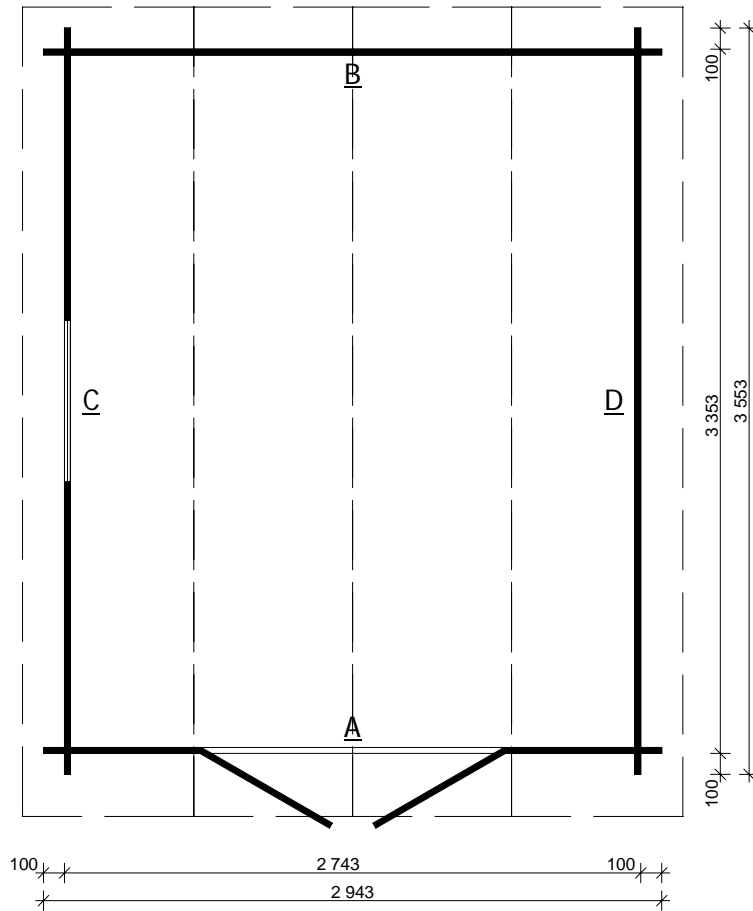

Techn. Data: Colorado 28

Log length (W x D): 115 7/8" x 139 7/8"

Wall size(outside): 108" x 132" · Log thickness: 1 1/8"

Note: All dimensions are approximate !

Colorado 28 - 115 7/8" x 139 7/8"

Colorado 28 - 115 7/8" x 139 7/8"

A-A

B-B

Nr. 13
Double door
 56 1/8" x 69 7/8"
 1 1/8"

Colorado 28 - 115 7/8" x 139 7/8"

C

**Nr. 14
Window**
30 1/8" x 39"
1 1/8"

D

Colorado 28 - 115 7/8" x 139 7/8"

Nr.		inch	 inch	 x	
1	Foundation		1 12/16	131 10/16	2
2			X 2 12/162	104 1/16	10
3			2 4/16	115 14/16	2
4			4 8/16	115 14/16	23
5					
6					
7					
9	Gable 				
9	Gable 				
10	Gable 	57 5/16 (59 9/16)	2		
11		1 2/16 x 5 4/16		151 11/16	2(1+1)
12		2 5/16 x 5 10/16		151 11/16	3
13	Double door ca. 56 2/16x 69 14/16				1
14	Window ca. 30 2/16 x 39				1
15	Roofing felt				--
16	Floor board		3295	25+1	
17	Roof board	11/16X4 5/16	790/1065	70/70+2	
181	Fascia board		11/16X4 8/16	31 7/16	4
182	Fascia board			43 8/16	4
19	Roofing felt fillet	11/16x3 9/16	31 7/16 / 43 8/16	4/4	
20	Eavesboard	11/16X3 9/16	151 11/16	2	
21	Eavesboard	1x1 7/16	151 11/16	2	
22	Diamond			2	
23	Screws 4,0 x 40				1 Bag
24	Nails 2,2 x 50				1 Bag
25	Roofing felt nails 2,8 x 15				--
26	Storm braces		79 2/16 / 23 10/16	4/2	
27	M 8 x 60, Nut , Washer				16
28	Baseboard		ca. 39' 4 1/2"		
29	Hitblock		11 13/16 - 15 12/16		

Colorado 28 - 294 x 355 cm

Colorado 28 - 294 x 355 cm

A-A

B-B

Nr. 13
Double door
 1425 x 1775 mm
 28 mm

Colorado 28 - 294 x 355 cm

C

**Nr. 14
Window**
765 x 990 mm
28 mm