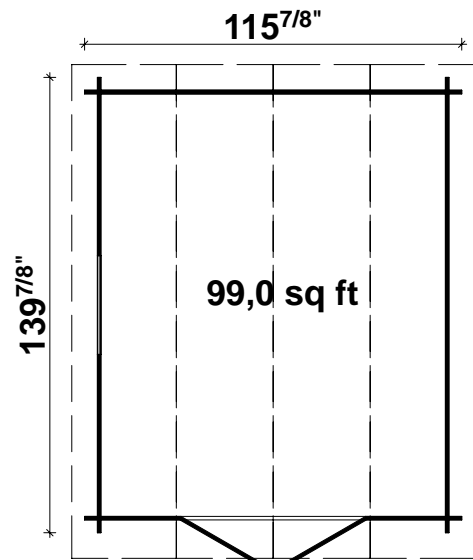

Techn. Data: Colorado 28

Log length (W x D): 115 7/8" x 139 7/8"

Wall size(outside): 108" x 132" · Log thickness: 1 1/8"

Note: All dimensions are approximate !

Colorado 28 - 115 7/8" x 139 7/8"

Colorado 28 - 115 7/8" x 139 7/8"

A-A

B-B

Nr. 13
Double door
 56 1/8" x 69 7/8"
 1 1/8"

Colorado 28 - 115 7/8" x 139 7/8"

C

**Nr. 14
Window**
30 1/8" x 39"
1 1/8"

D

Colorado 28 - 115 7/8" x 139 7/8"

Colorado 28 - 294 x 355 cm

Colorado 28 - 294 x 355 cm

A-A

B-B

Nr. 13
Double door
 1425 x 1775 mm
 28 mm

Colorado 28 - 294 x 355 cm

C

**Nr. 14
Window**
765 x 990 mm
28 mm