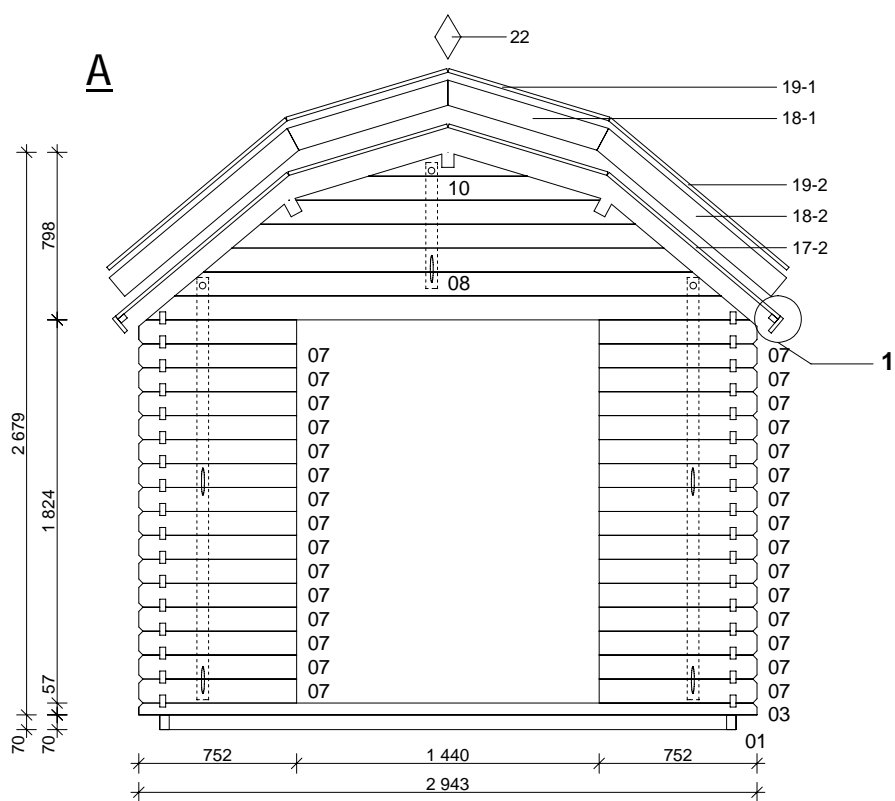

Techn. Data: Colorado 28

Log length (W x D): 115 7/8" x 139 7/8"

Wall size(outside): 108" x 132" · Log thickness: 1 1/8"

Note: All dimensions are approximate !

Colorado 28 - 115 7/8" x 139 7/8"

Colorado 28 - 115 7/8" x 139 7/8"

A-A

B-B

Nr. 13
Double door
 56 1/8" x 69 7/8"
 1 1/8"

Colorado 28 - 115 7/8" x 139 7/8"

C

**Nr. 14
Window**
30 1/8" x 39"
1 1/8"

D

Colorado 28 - 115 7/8" x 139 7/8"

Colorado 28 - 294 x 355 cm

Colorado 28 - 294 x 355 cm

A-A

B-B

Nr. 13
Double door
 1425 x 1775 mm
 28 mm

Colorado 28 - 294 x 355 cm

C

**Nr. 14
Window**
765 x 990 mm
28 mm