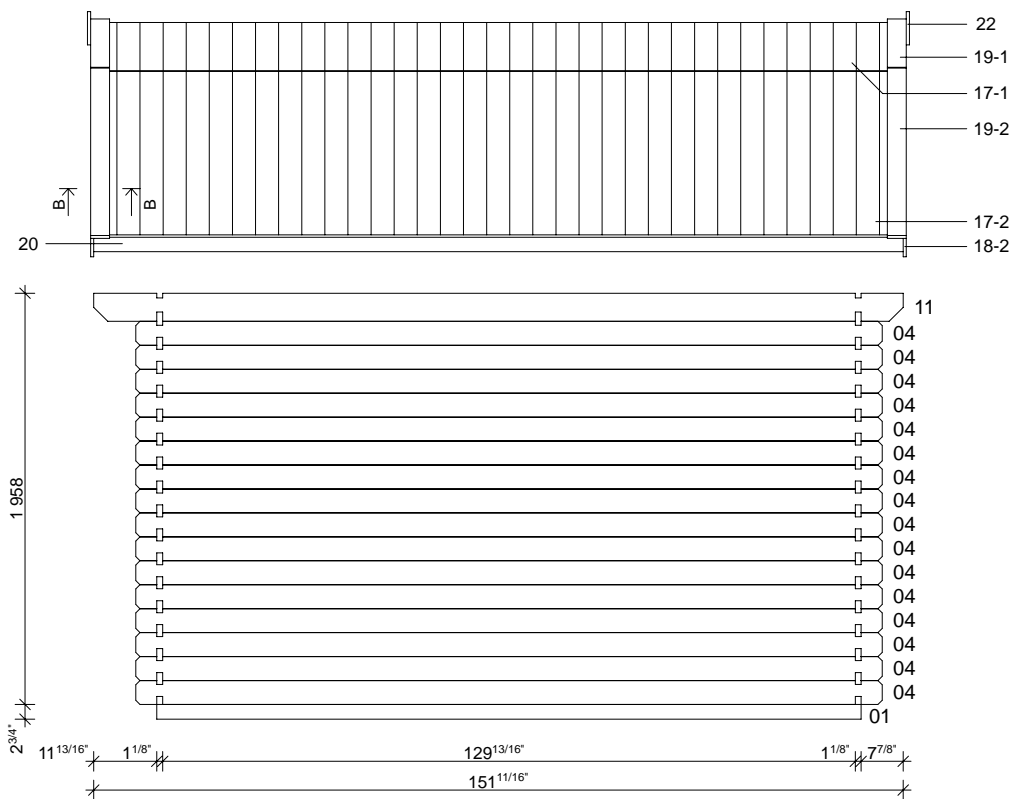

Techn. Data: Colorado 28

Log length (W x D): 115 7/8" x 139 7/8"

Wall size(outside): 108" x 132" · Log thickness: 1 1/8"

Note: All dimensions are approximate !

Colorado 28 - 115 7/8" x 139 7/8"

Colorado 28 - 115 7/8" x 139 7/8"

A-A

B-B

Nr. 13
Double door
 56 1/8" x 69 7/8"
 1 1/8"

Colorado 28 - 115 7/8" x 139 7/8"

C

**Nr. 14
Window**
30 1/8" x 39"
1 1/8"

D

Colorado 28 - 115 7/8" x 139 7/8"

Colorado 28 - 294 x 355 cm

Colorado 28 - 294 x 355 cm

A-A

B-B

Nr. 13
Double door
 1425 x 1775 mm
 28 mm

Colorado 28 - 294 x 355 cm

C

**Nr. 14
Window**
765 x 990 mm
28 mm