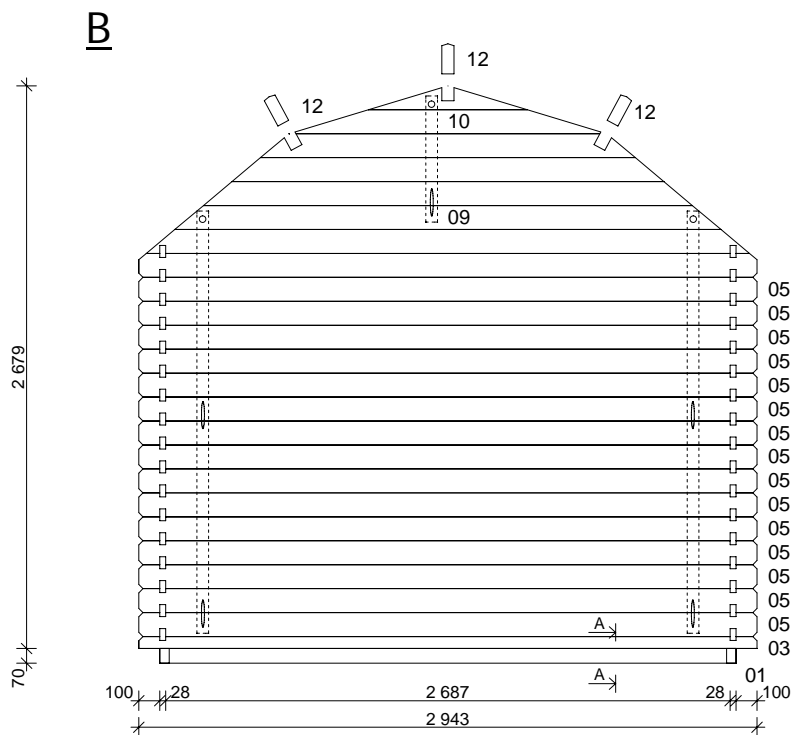

Techn. Data: Colorado 28

Log length (W x D): 115 7/8" x 139 7/8"

Wall size(outside): 108" x 132" · Log thickness: 1 1/8"

Note: All dimensions are approximate !

Colorado 28 - 115 7/8" x 139 7/8"

Colorado 28 - 115 7/8" x 139 7/8"

A-A

B-B

Nr. 13
Double door
 56 1/8" x 69 7/8"
 1 1/8"

Colorado 28 - 115 7/8" x 139 7/8"

C

**Nr. 14
Window**
30 1/8" x 39"
1 1/8"

D

Colorado 28 - 115 7/8" x 139 7/8"

Nr.		inch	 inch	 x	
1	Foundation		1 12/16	131 10/16	2
2			X 2 12/162	104 1/16	10
3			2 4/16	115 14/16	2
4			4 8/16	115 14/16	23
5					
6					
7					
9	Gable 				
9	Gable 				
10	Gable 	57 5/16 (59 9/16)	2		
11		1 2/16 x 5 4/16		151 11/16	2(1+1)
12		2 5/16 x 5 10/16		151 11/16	3
13	Double door ca. 56 2/16x 69 14/16				1
14	Window ca. 30 2/16 x 39				1
15	Roofing felt				--
16	Floor board		3295	25+1	
17	Roof board	11/16X4 5/16	790/1065	70/70+2	
181	Fascia board		11/16X4 8/16	31 7/16	4
182	Fascia board			43 8/16	4
19	Roofing felt fillet	11/16x3 9/16	31 7/16 / 43 8/16	4/4	
20	Eavesboard	11/16X3 9/16	151 11/16	2	
21	Eavesboard	1x1 7/16	151 11/16	2	
22	Diamond			2	
23	Screws 4,0 x 40				1 Bag
24	Nails 2,2 x 50				1 Bag
25	Roofing felt nails 2,8 x 15				--
26	Storm braces		79 2/16 / 23 10/16	4/2	
27	M 8 x 60, Nut , Washer				16
28	Baseboard		ca. 39' 4 1/2"		
29	Hitblock		11 13/16 - 15 12/16		

Colorado 28 - 294 x 355 cm

Colorado 28 - 294 x 355 cm

A-A

B-B

Nr. 13
Double door
 1425 x 1775 mm
 28 mm

Colorado 28 - 294 x 355 cm

C

**Nr. 14
Window**
765 x 990 mm
28 mm