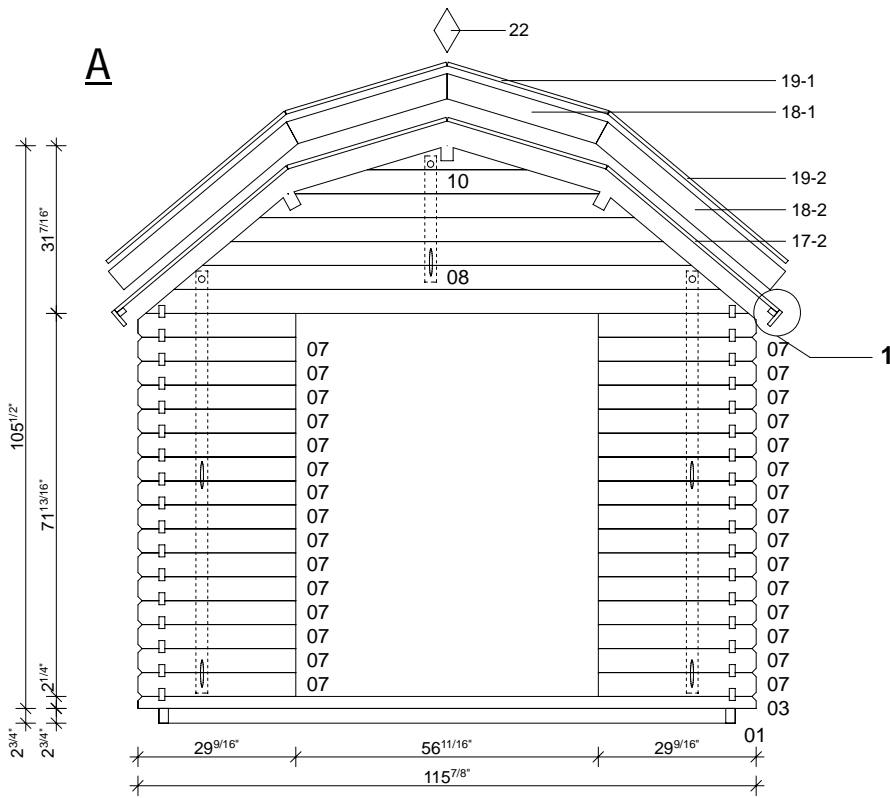

Techn. Data: Colorado 28

Log length (W x D): 115 7/8" x 139 7/8"

Wall size(outside): 108" x 132" · Log thickness: 1 1/8"

Note: All dimensions are approximate !

Colorado 28 - 115 7/8" x 139 7/8"

Colorado 28 - 115 7/8" x 139 7/8"

A-A

B-B

Nr. 13
Double door
 56 1/8" x 69 7/8"
 1 1/8"

Colorado 28 - 115 7/8" x 139 7/8"

C

**Nr. 14
Window**
30 1/8" x 39"
1 1/8"

D

Colorado 28 - 115 7/8" x 139 7/8"

Colorado 28 - 294 x 355 cm

Colorado 28 - 294 x 355 cm

A-A

B-B

Nr. 13
Double door
 1425 x 1775 mm
 28 mm

Colorado 28 - 294 x 355 cm

C

**Nr. 14
Window**
765 x 990 mm
28 mm