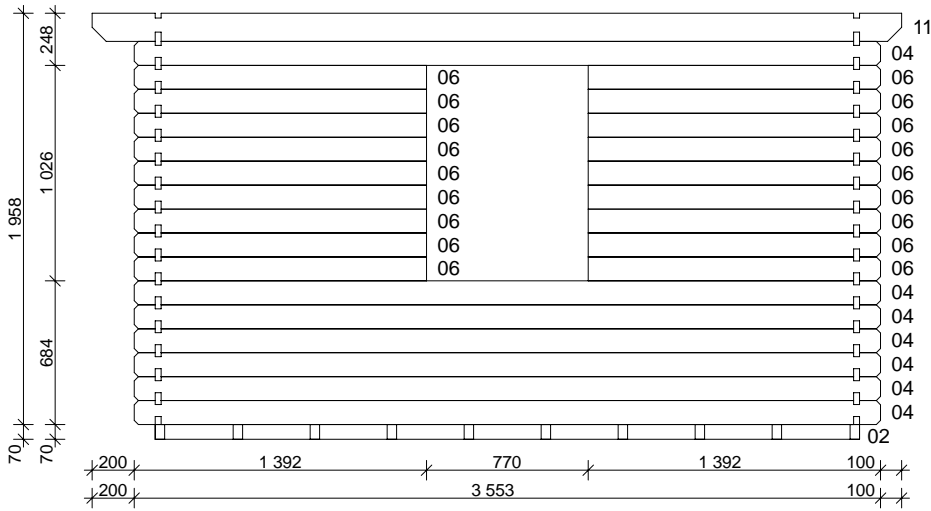

Techn. Data: Colorado 28

Log length (W x D): 115 7/8" x 139 7/8"

Wall size(outside): 108" x 132" · Log thickness: 1 1/8"

Note: All dimensions are approximate !

Colorado 28 - 115 7/8" x 139 7/8"

Colorado 28 - 115 7/8" x 139 7/8"

Colorado 28 - 294 x 355 cm

Colorado 28 - 294 x 355 cm

A-A

B-B

Nr. 13
Double door
 1425 x 1775 mm
 28 mm

Colorado 28 - 294 x 355 cm

C

**Nr. 14
Window**
765 x 990 mm
28 mm