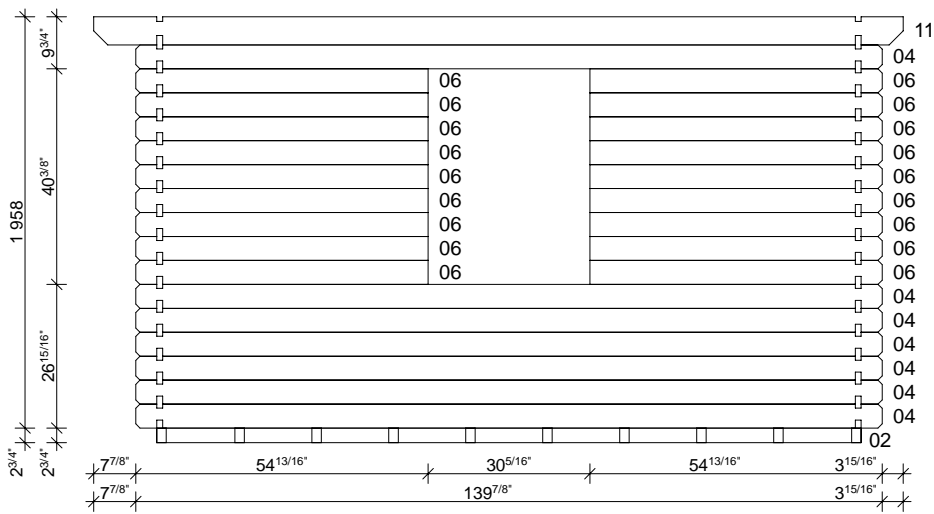

Techn. Data: Colorado 28

Log length (W x D): 115 7/8" x 139 7/8"

Wall size(outside): 108" x 132" · Log thickness: 1 1/8"

Note: All dimensions are approximate !

Colorado 28 - 115 7/8" x 139 7/8"

Colorado 28 - 115 7/8" x 139 7/8"

A-A

B-B

Nr. 13
Double door
 56 1/8" x 69 7/8"
 1 1/8"

Colorado 28 - 115 7/8" x 139 7/8"

C

**Nr. 14
Window**
30 1/8" x 39"
1 1/8"

D

Colorado 28 - 115 7/8" x 139 7/8"

Colorado 28 - 294 x 355 cm

Colorado 28 - 294 x 355 cm

A-A

B-B

Nr. 13
Double door
 1425 x 1775 mm
 28 mm

Colorado 28 - 294 x 355 cm

C

**Nr. 14
Window**
765 x 990 mm
28 mm