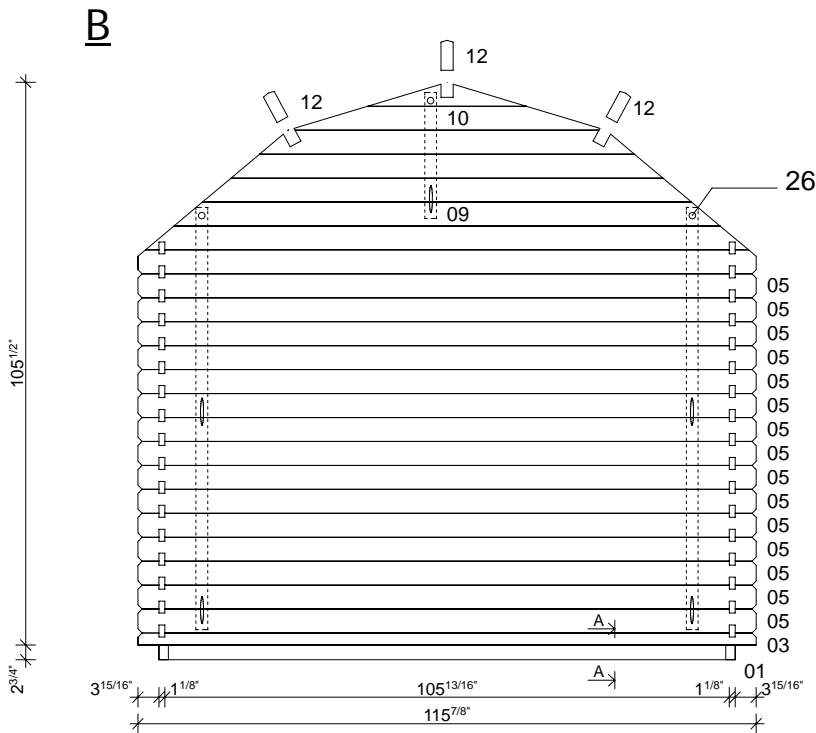

Techn. Data: Colorado 28

Log length (W x D): 115 7/8" x 139 7/8"

Wall size(outside): 108" x 132" · Log thickness: 1 1/8"

Note: All dimensions are approximate !

Colorado 28 - 115 7/8" x 139 7/8"

Colorado 28 - 115 7/8" x 139 7/8"

A-A

B-B

Nr. 13
Double door
 56 1/8" x 69 7/8"
 1 1/8"

Colorado 28 - 115 7/8" x 139 7/8"

C

**Nr. 14
Window**
30 1/8" x 39"
1 1/8"

D

Colorado 28 - 115 7/8" x 139 7/8"

Colorado 28 - 294 x 355 cm

Colorado 28 - 294 x 355 cm

A-A

B-B

Nr. 13
Double door
 1425 x 1775 mm
 28 mm

Colorado 28 - 294 x 355 cm

C

**Nr. 14
Window**
765 x 990 mm
28 mm